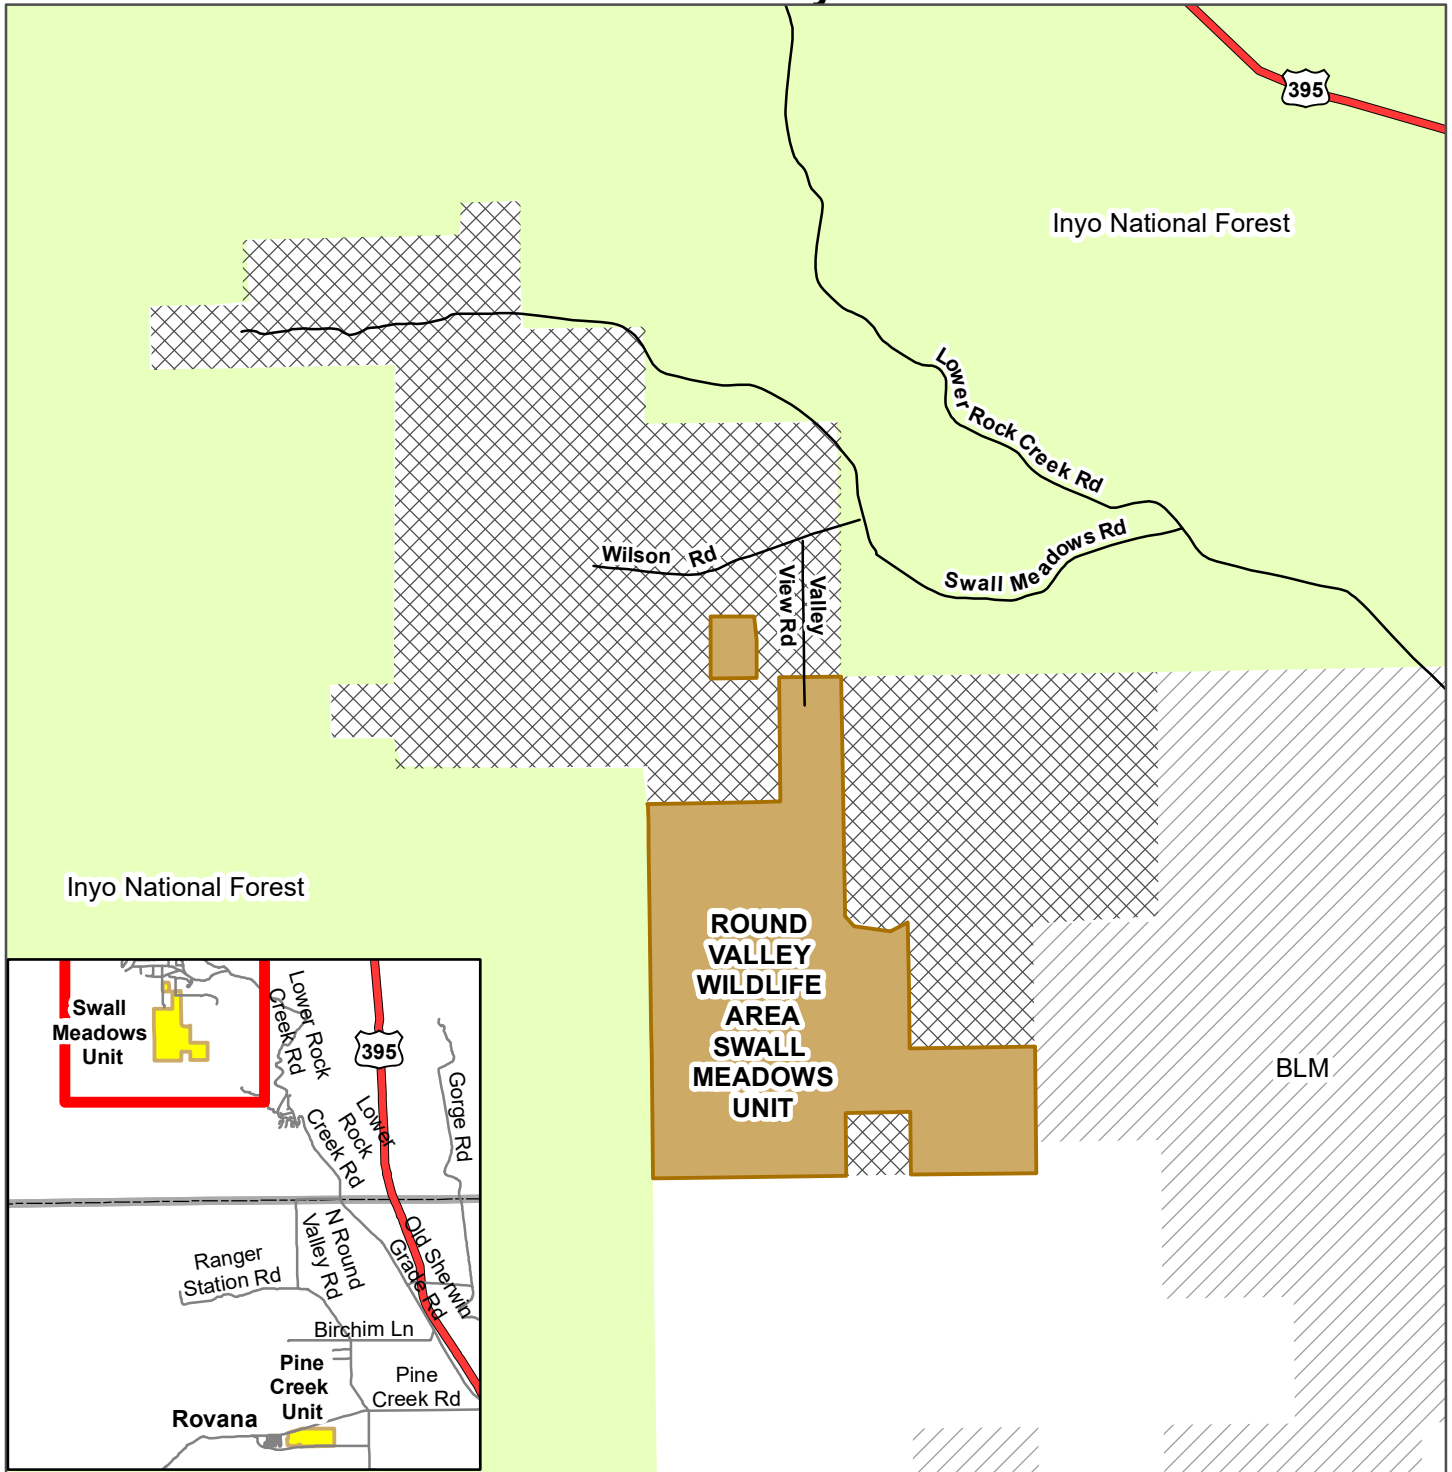

**California Department of Fish and Wildlife
Inland Deserts Region
SWALL MEADOWS UNIT
ROUND VALLEY WILDLIFE AREA
Mono County**

 Wildlife Area	 Private (No Trespassing)	 
 National Forest	 U.S. Highway	
 Bureau of Land Management	 Local Road	

Disclaimer: Boundaries are approximate.
Maps are intended for general purposes only.