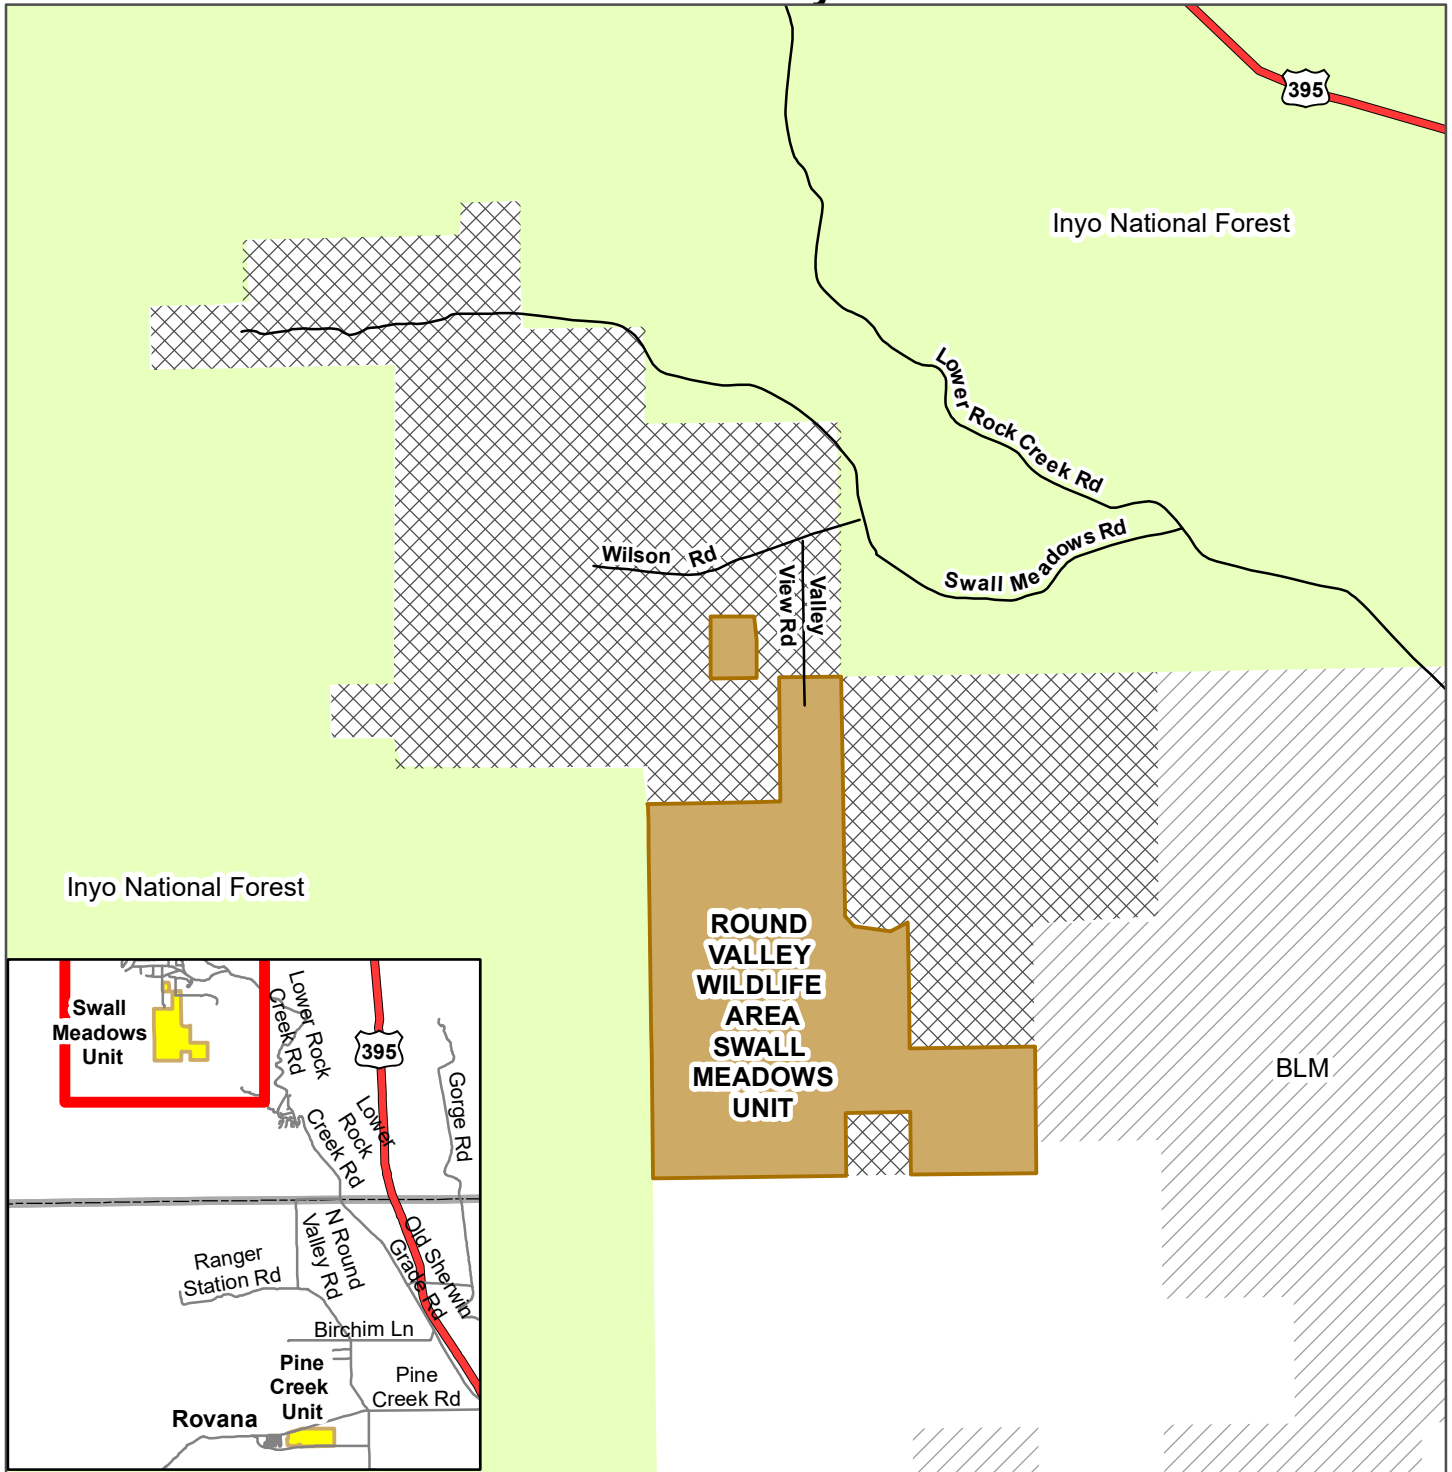

California Department of Fish and Wildlife

Inland Deserts Region

SWALL MEADOWS UNIT

ROUND VALLEY WILDLIFE AREA

Mono County

 Wildlife Area	 Private (No Trespassing)	 
 National Forest	 U.S. Highway	
 Bureau of Land Management	 Local Road	

Disclaimer: Boundaries are approximate.
 Maps are intended for general purposes only.