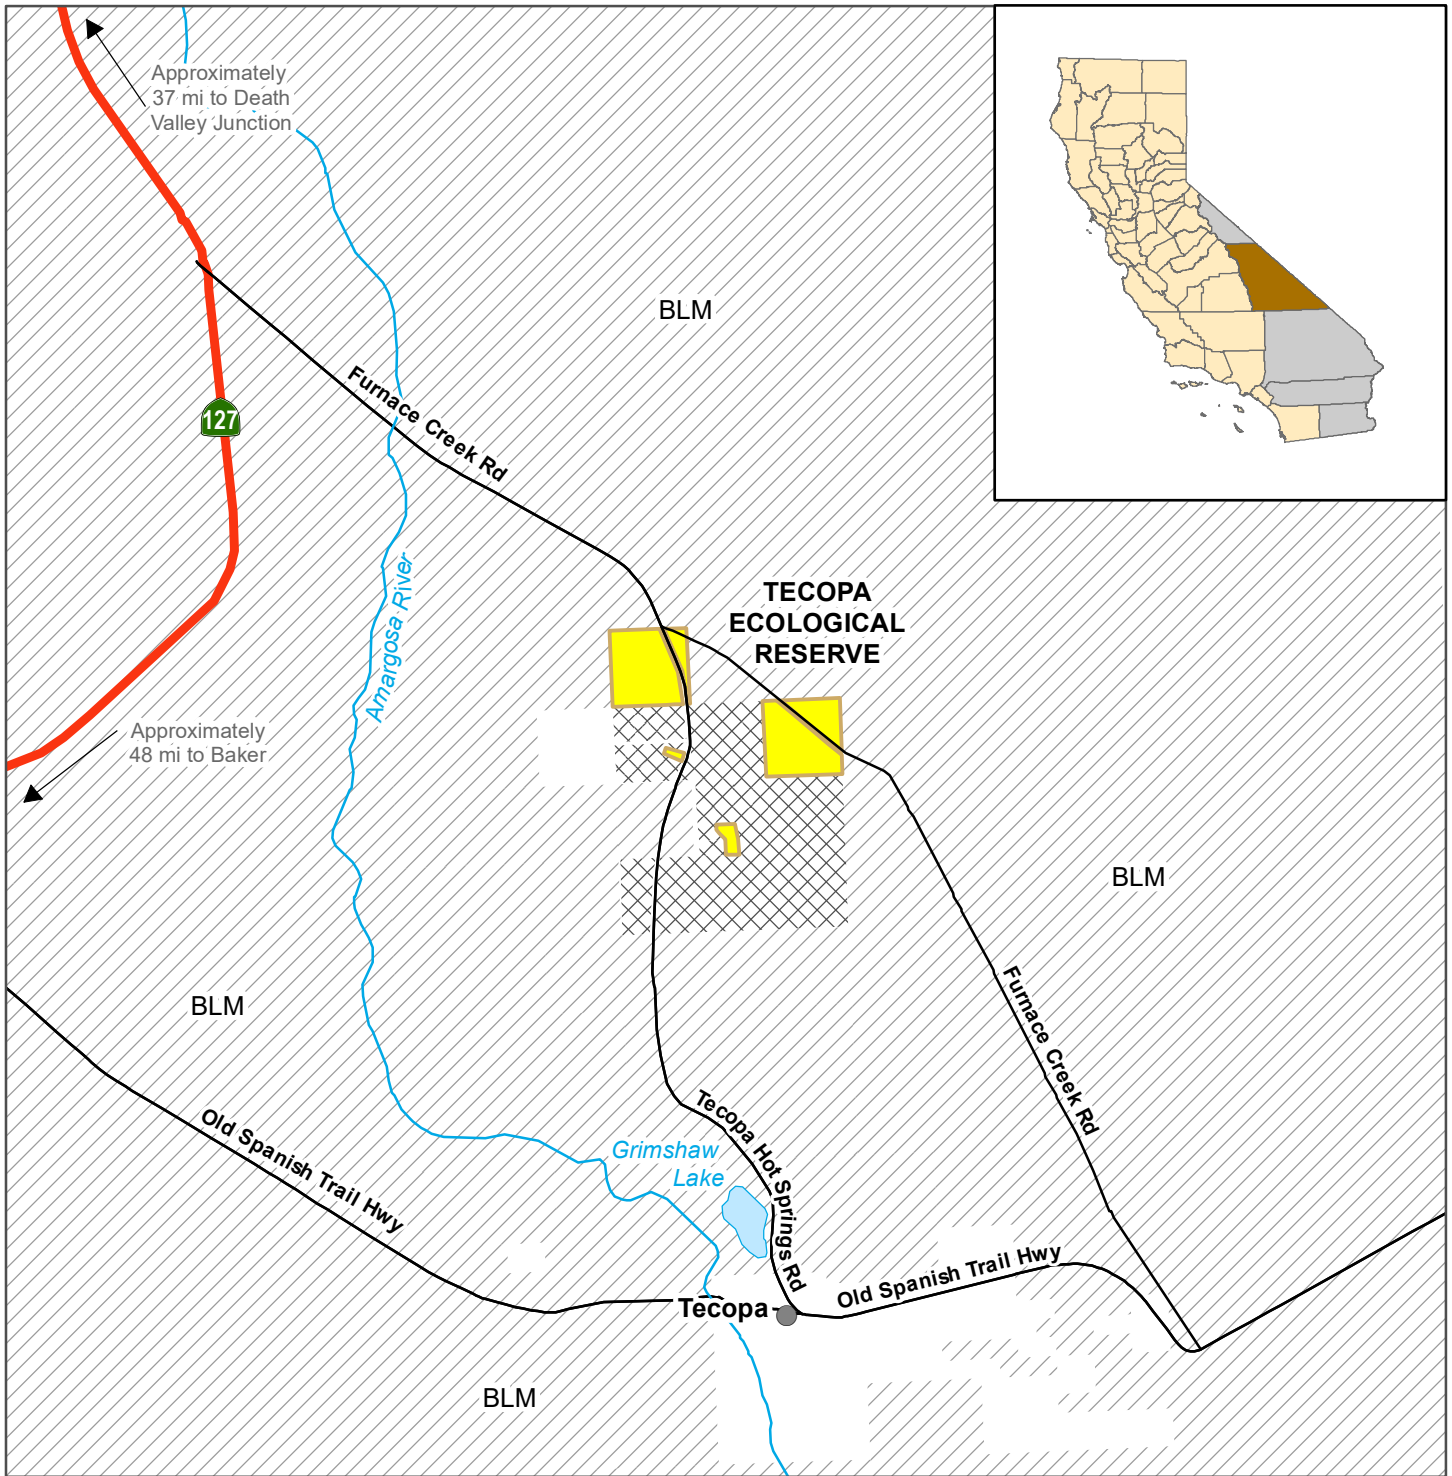

California Department of Fish and Wildlife Inland Deserts Region TECOPA ECOLOGICAL RESERVE Inyo County

	Ecological Reserve		State Highway
	Bureau of Land Management		Local Road
	Private (No Trespassing)		

Disclaimer: Boundaries are approximate.
Maps are intended for general purposes only.