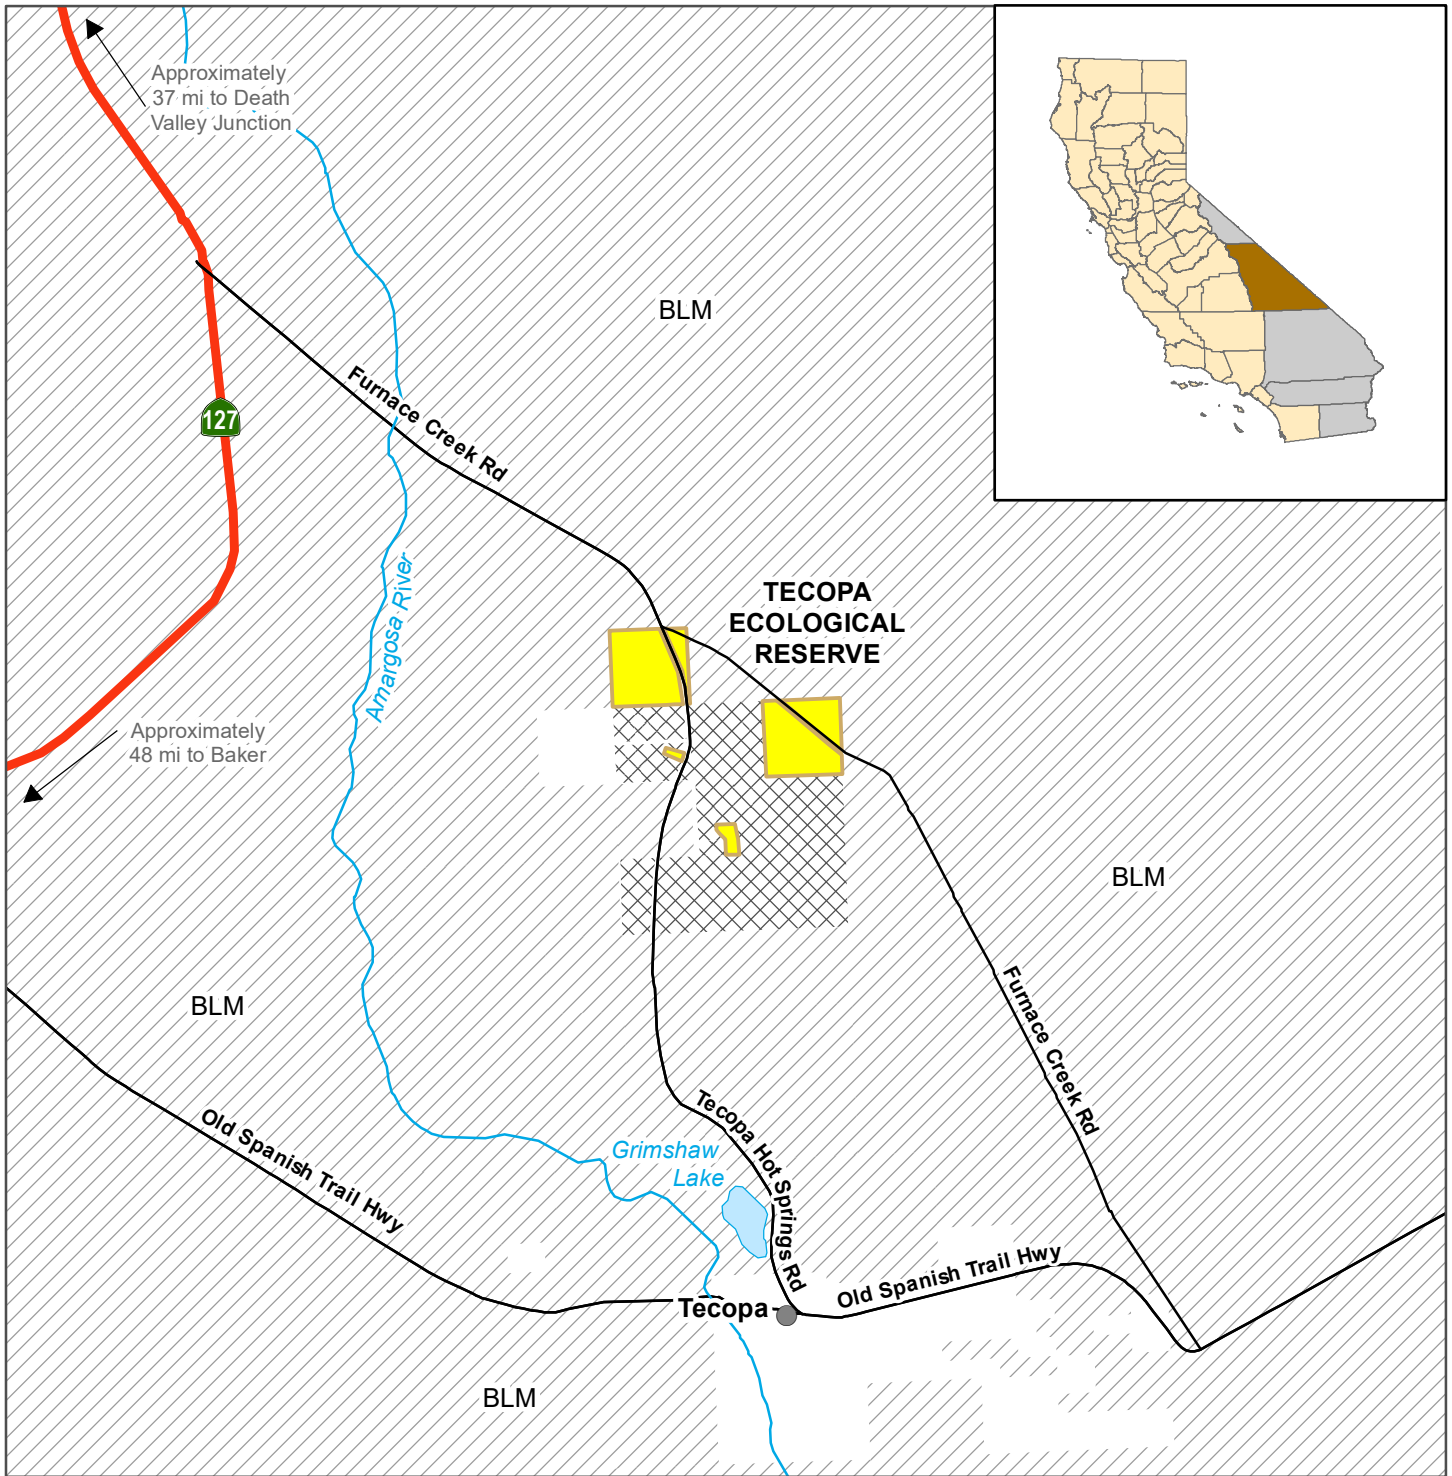

California Department of Fish and Wildlife Inland Deserts Region TECOPA ECOLOGICAL RESERVE Inyo County

- Ecological Reserve
- State Highway
- Bureau of Land Management
- Private (No Trespassing)
- Local Road

Disclaimer: Boundaries are approximate.
Maps are intended for general purposes only.

August 2020 - WLB