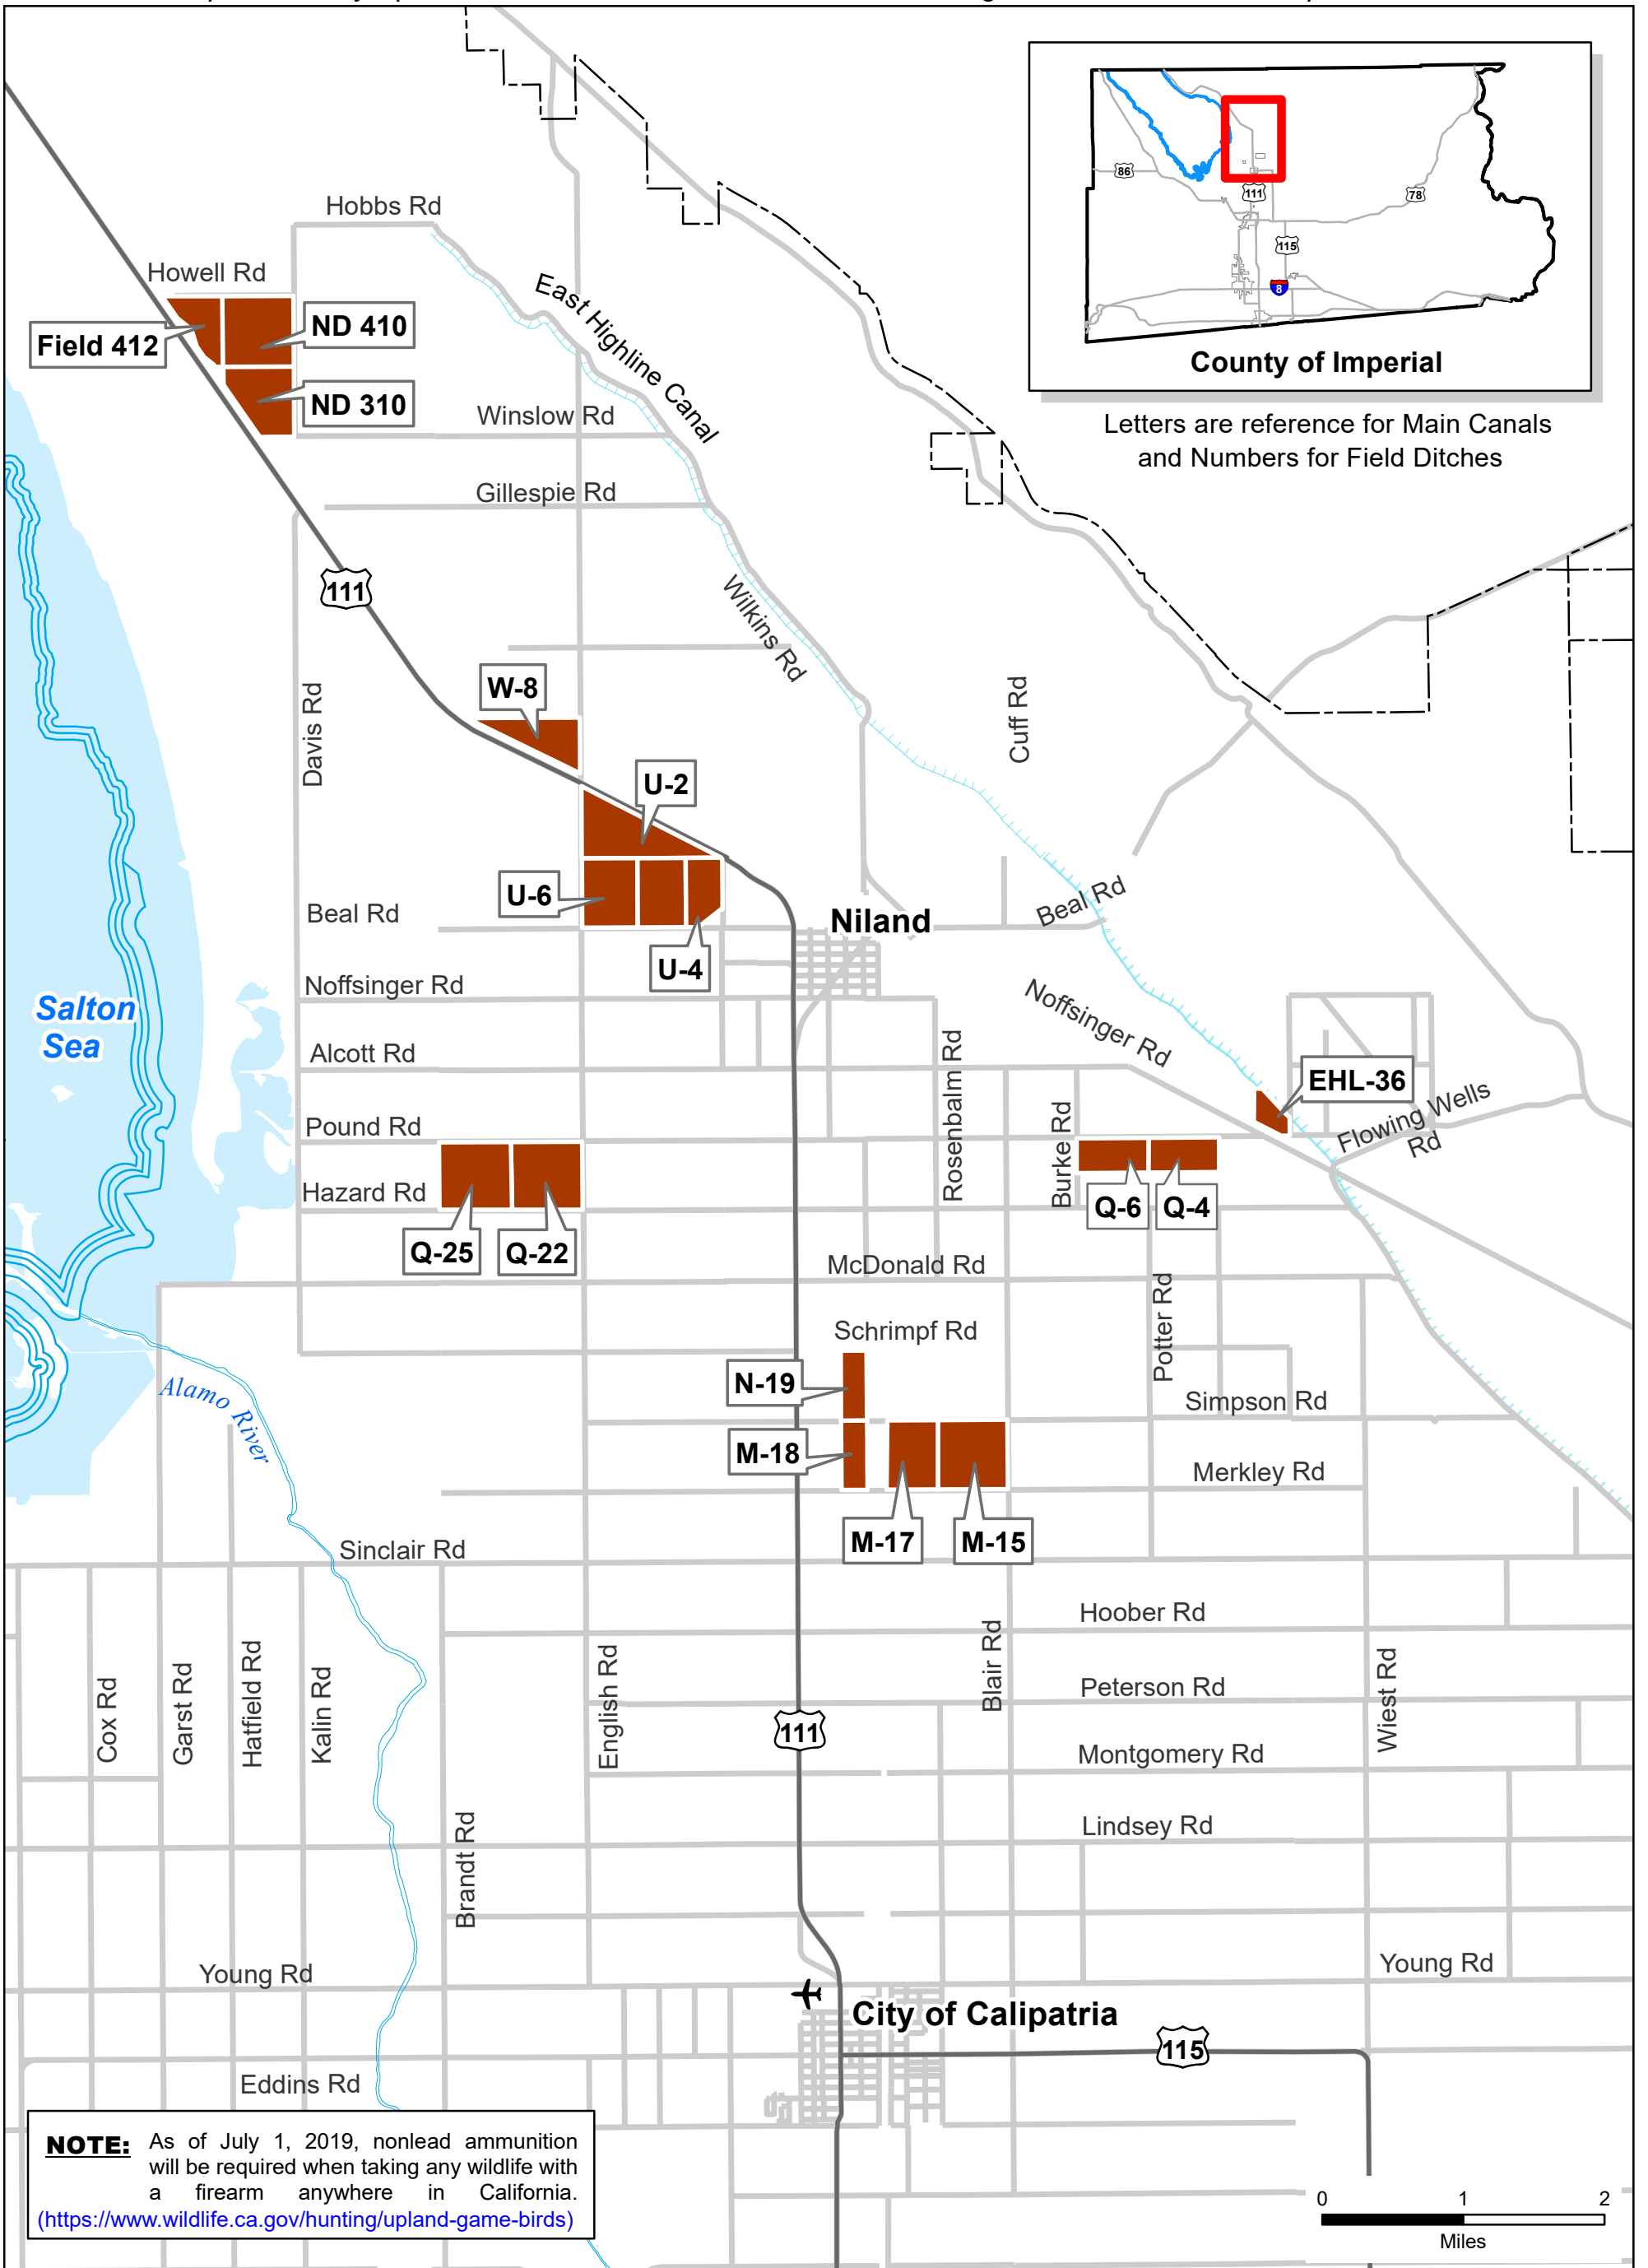

Upland Game Fields in Imperial County

"Imperial Valley Special Hunt Dove Fields are Closed to Hunting Until Shoot Time on September 1, 2021"

Letters are reference for Main Canals and Numbers for Field Ditches

NOTE: As of July 1, 2019, nonlead ammunition will be required when taking any wildlife with a firearm anywhere in California. (<https://www.wildlife.ca.gov/hunting/upland-game-birds>)

Upland Game Fields in Imperial County 2021

Source: ICGIS Basemap - California Department of Fish and Wildlife | Updated by: D. Newland