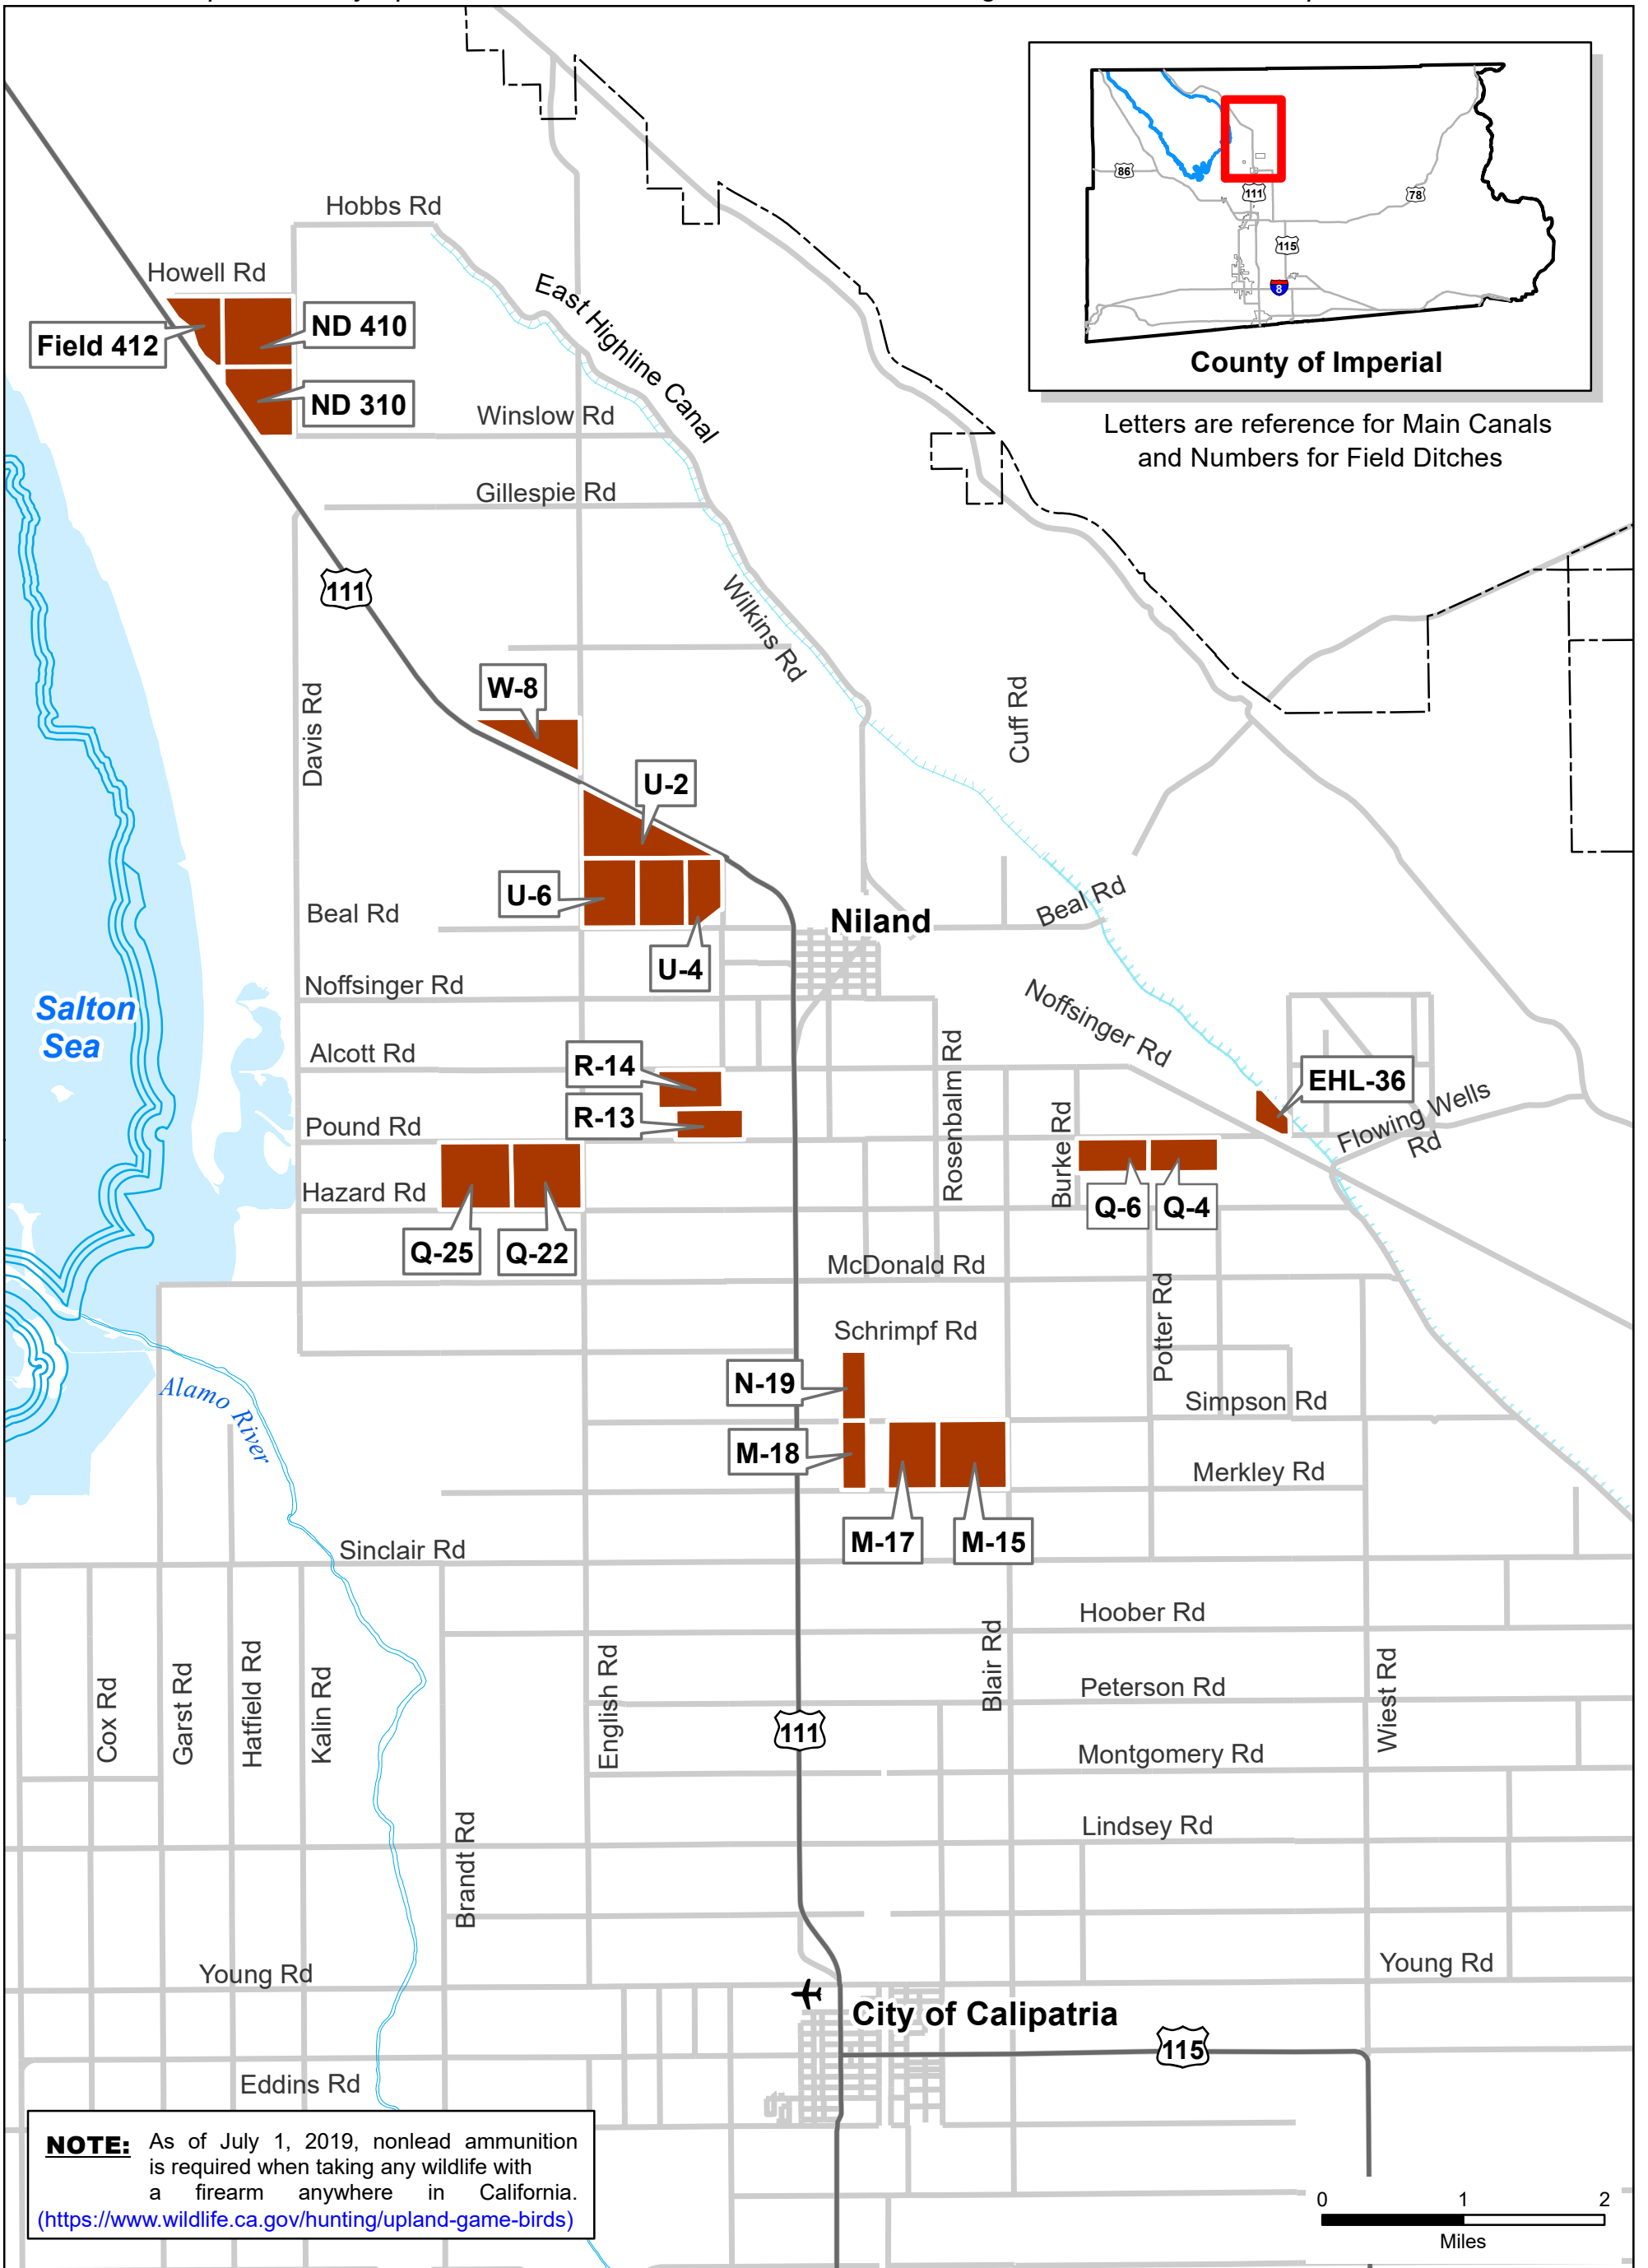

Upland Game Fields in Imperial County

"Imperial Valley Special Hunt Dove Fields are Closed to Hunting Until Shoot Time on September 1, 2020"

Upland Game Fields in Imperial County 2020

Source: ICGIS Basemap - California Department of Fish and Wildlife | Updated by: D. Newland