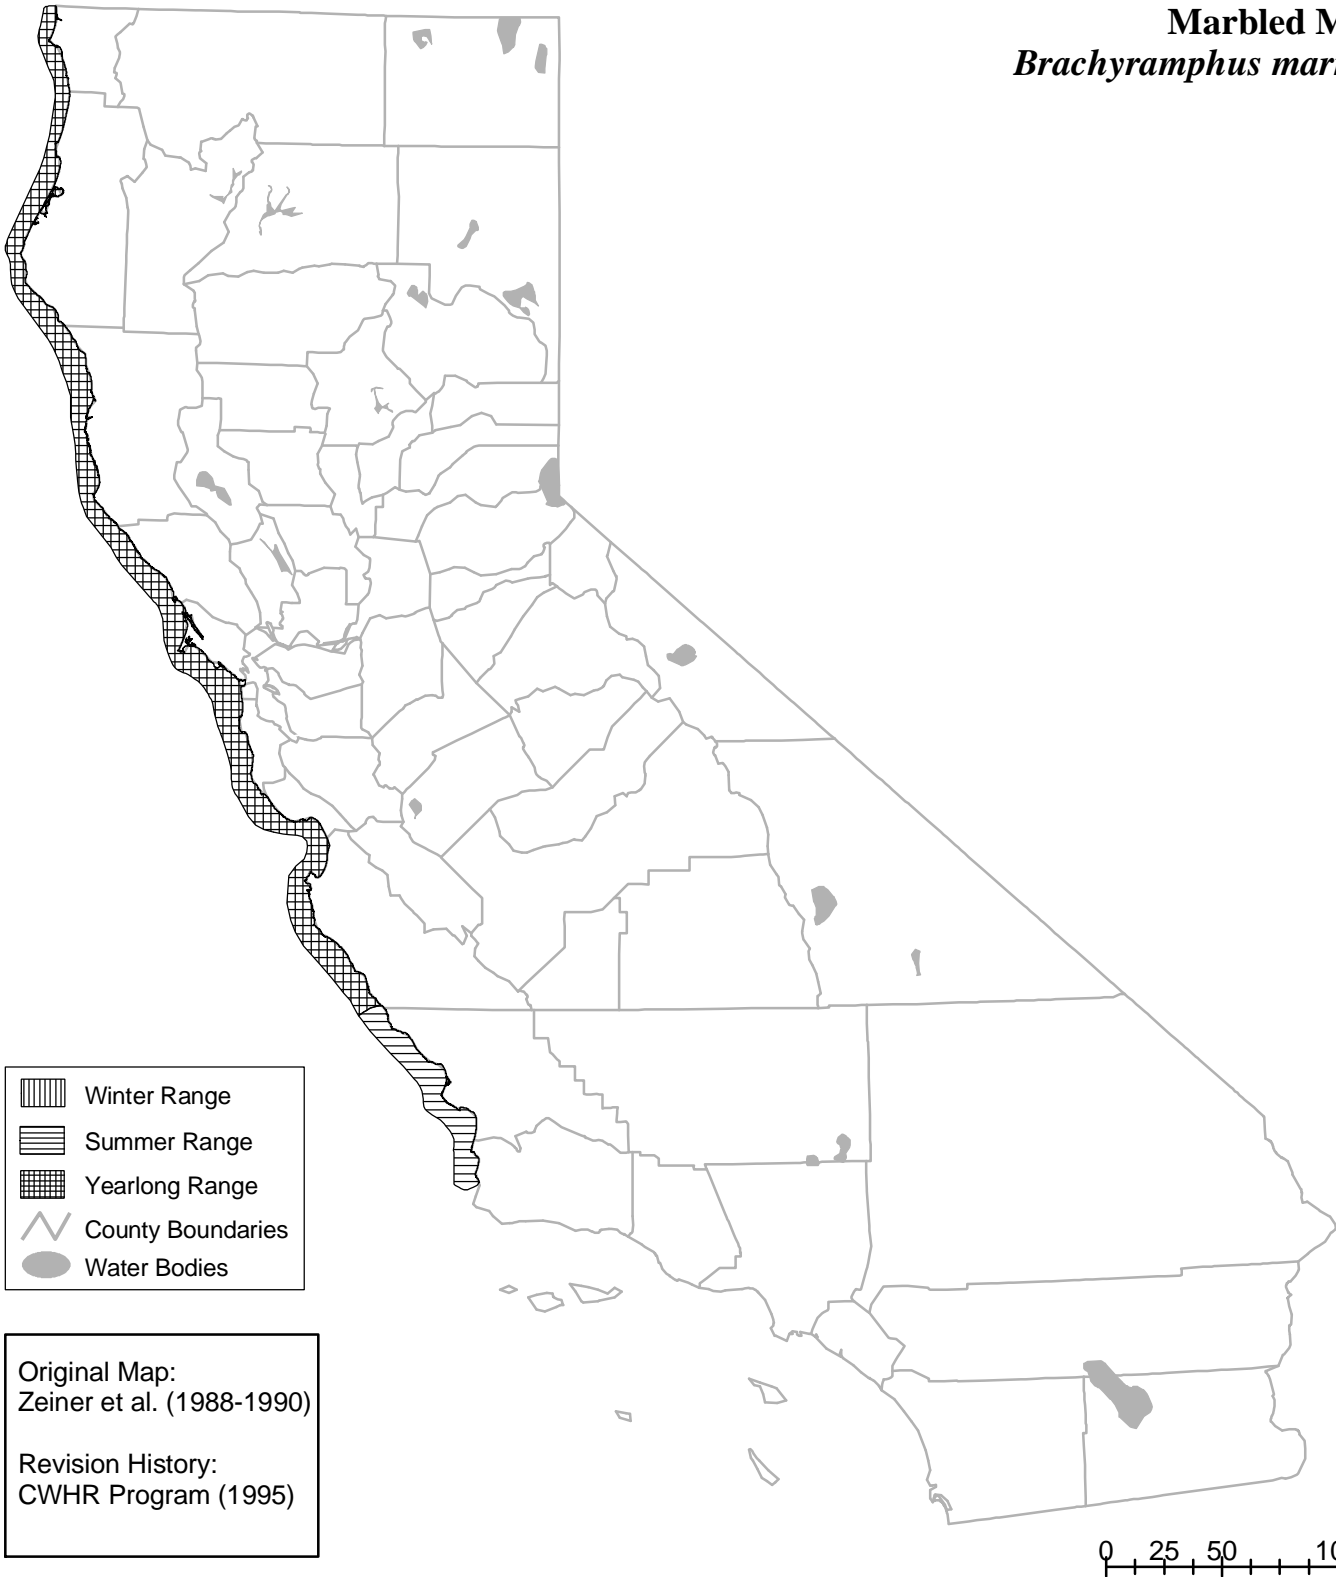

California Wildlife Habitat Relationships System

California Department of Fish and Wildlife

California Interagency Wildlife Task Group

Marbled Murrelet *Brachyramphus marmoratus* B240

Range maps are based on available occurrence data and professional knowledge. They represent current, but not historic or potential, range. Unless otherwise noted above, maps were originally published in Zeiner, D.C., W.F. Laudenslayer, Jr., K.E. Mayer, and M. White, eds. 1988-1990. California's Wildlife. Vol. I-III. California Depart. of Fish and Game, Sacramento, California. Updates are noted in maps that have been added or edited since original publication.