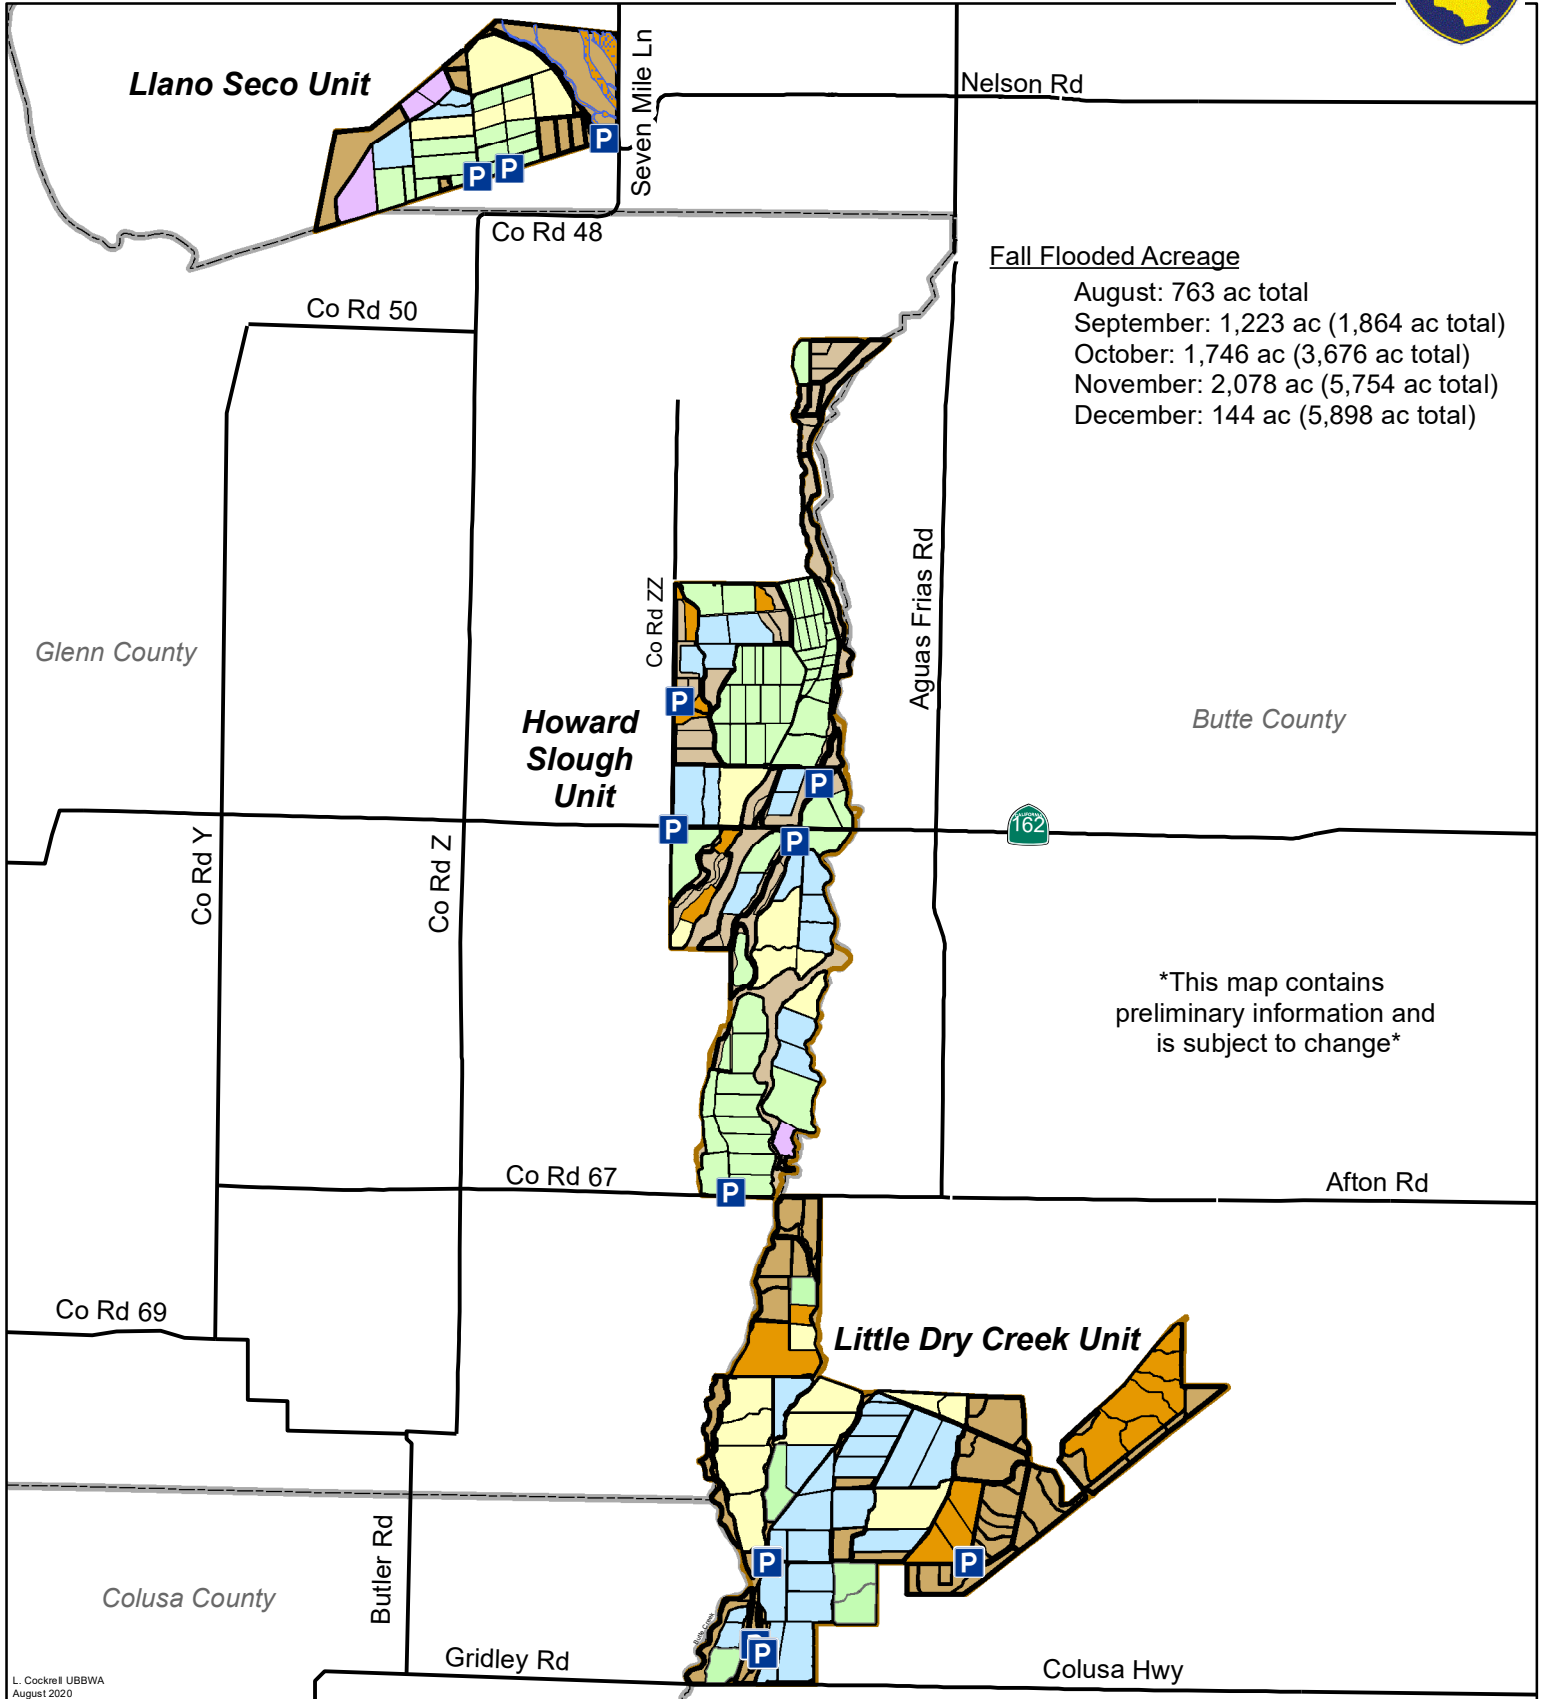

Upper Butte Basin Wildlife Area Planned Fall Floodup 2020

Fall Flooded Acreage

August: 763 ac total
 September: 1,223 ac (1,864 ac total)
 October: 1,746 ac (3,676 ac total)
 November: 2,078 ac (5,754 ac total)
 December: 144 ac (5,898 ac total)

This map contains preliminary information and is subject to change

L. Cockrell UBBWA August 2020