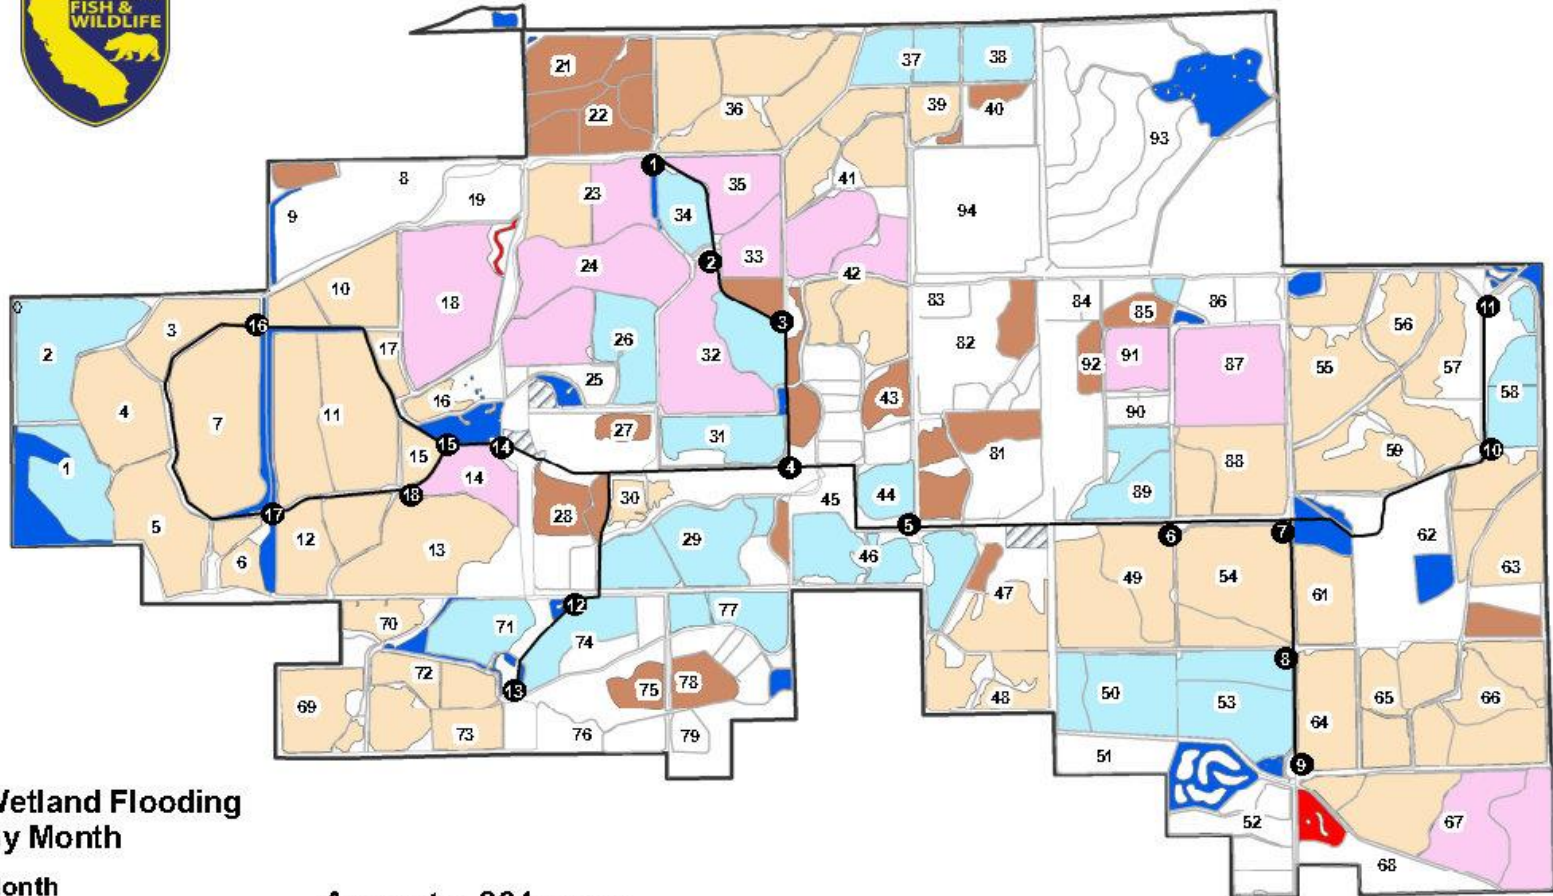

2020 Flooding Schedule

Wetland Flooding By Month

Month

- August
- September
- October
- Late

August = 904 acres
September = 2,793 acres
October = 1,141 acres
Late = 482 acres
Total Acres Flooded = 5,320 acres

Flooded by End of October
Hunt Area = 3,503 acres
Closed Area = 1,335 acres
Total Acres = 4,838 acres