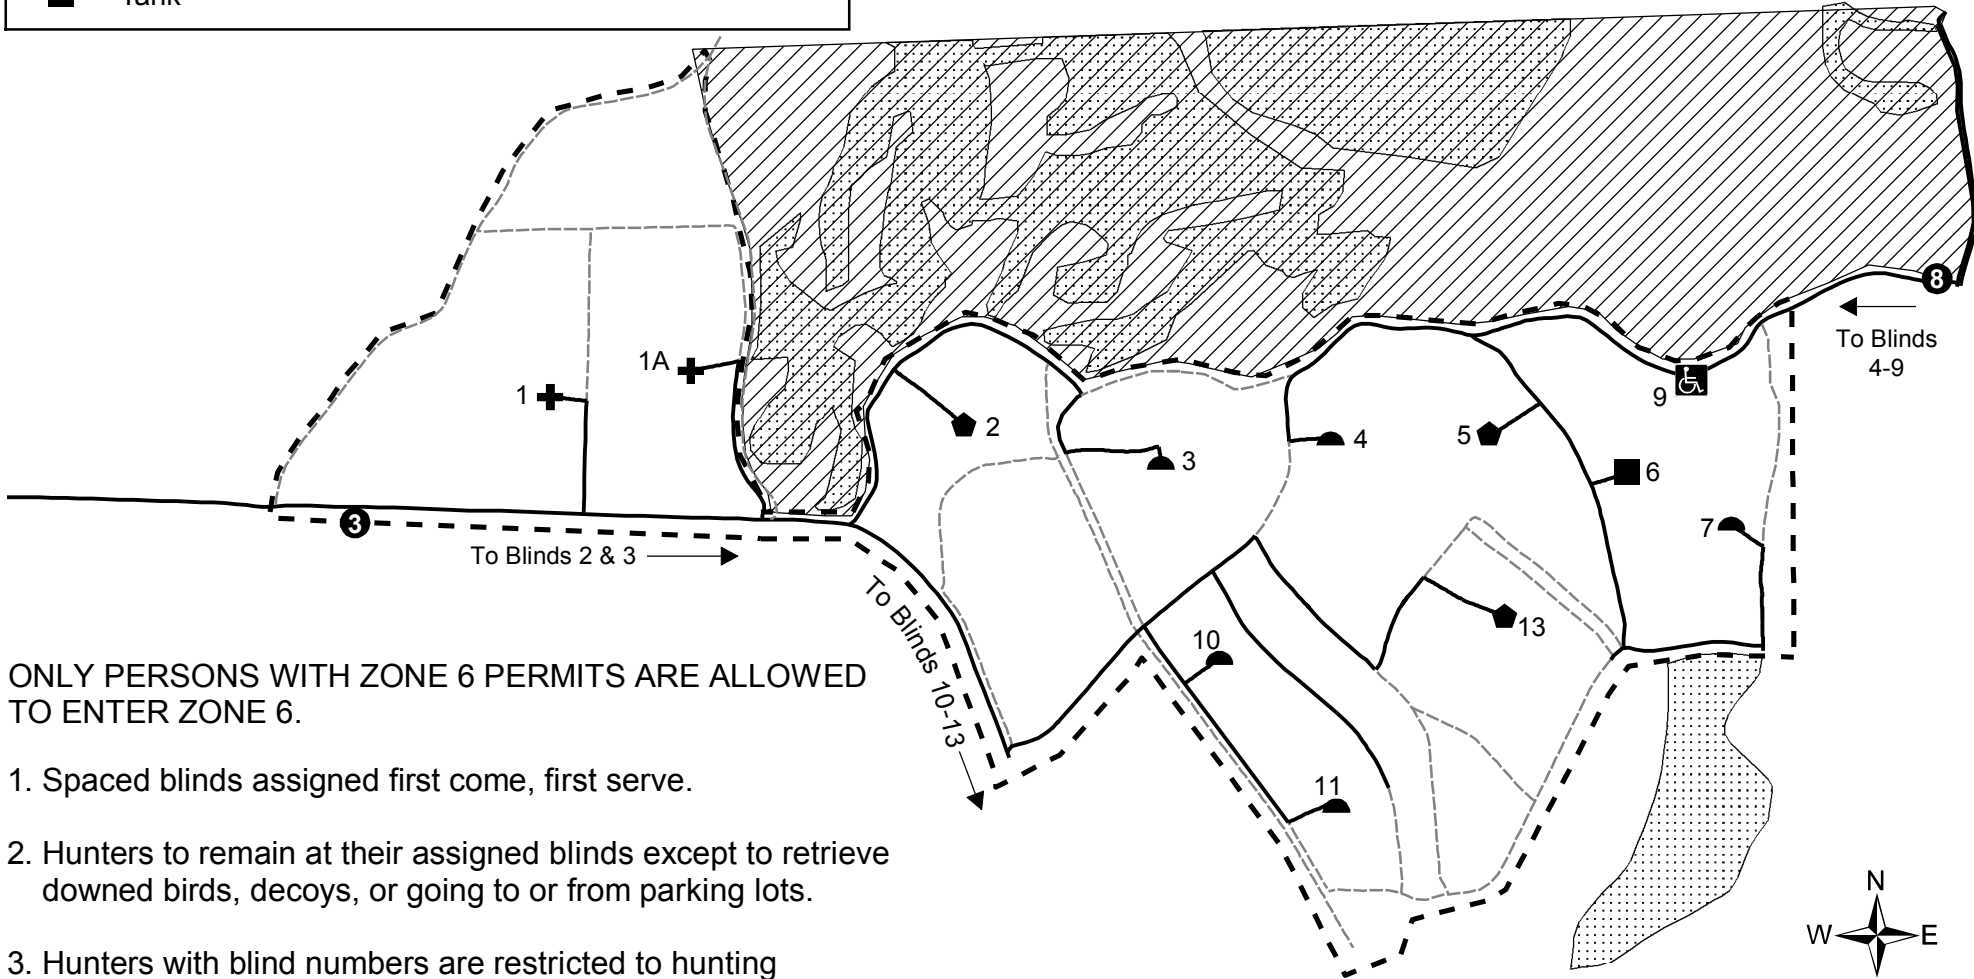

Los Banos Wildlife Area Zone 6 Blinds 1 - 13

● Parking Lots	- - - Zone 6 Boundary
— Route to Blinds	▨ Closed Zone
- - - Other Roads & Levees	▤ Semi-permanent Water

Blinds

♿ Mobility Impaired Accessible Platform	◆ Platform
⊕ Hunt Site (Assigned Zone)	◐ Dirt Mound
■ Tank	

ONLY PERSONS WITH ZONE 6 PERMITS ARE ALLOWED TO ENTER ZONE 6.

1. Spaced blinds assigned first come, first serve.
2. Hunters to remain at their assigned blinds except to retrieve downed birds, decoys, or going to or from parking lots.
3. Hunters with blind numbers are restricted to hunting their assigned blind only. To hunt other areas, permit must be changed through the check station.

Los Banos Wildlife Area Expanded Zone 6 Assigned Ponds

ONLY PERSONS WITH ZONE 6 PERMITS ARE ALLOWED TO ENTER ZONE 6.

1. Hunt Sites assigned first come, first serve.
2. Hunters to remain at their assigned ponds except to retrieve downed birds or going to or from parking lots.
3. Hunters with assigned pond numbers are restricted to hunting their assigned pond only. To hunt other areas, permit must be changed through the check station.