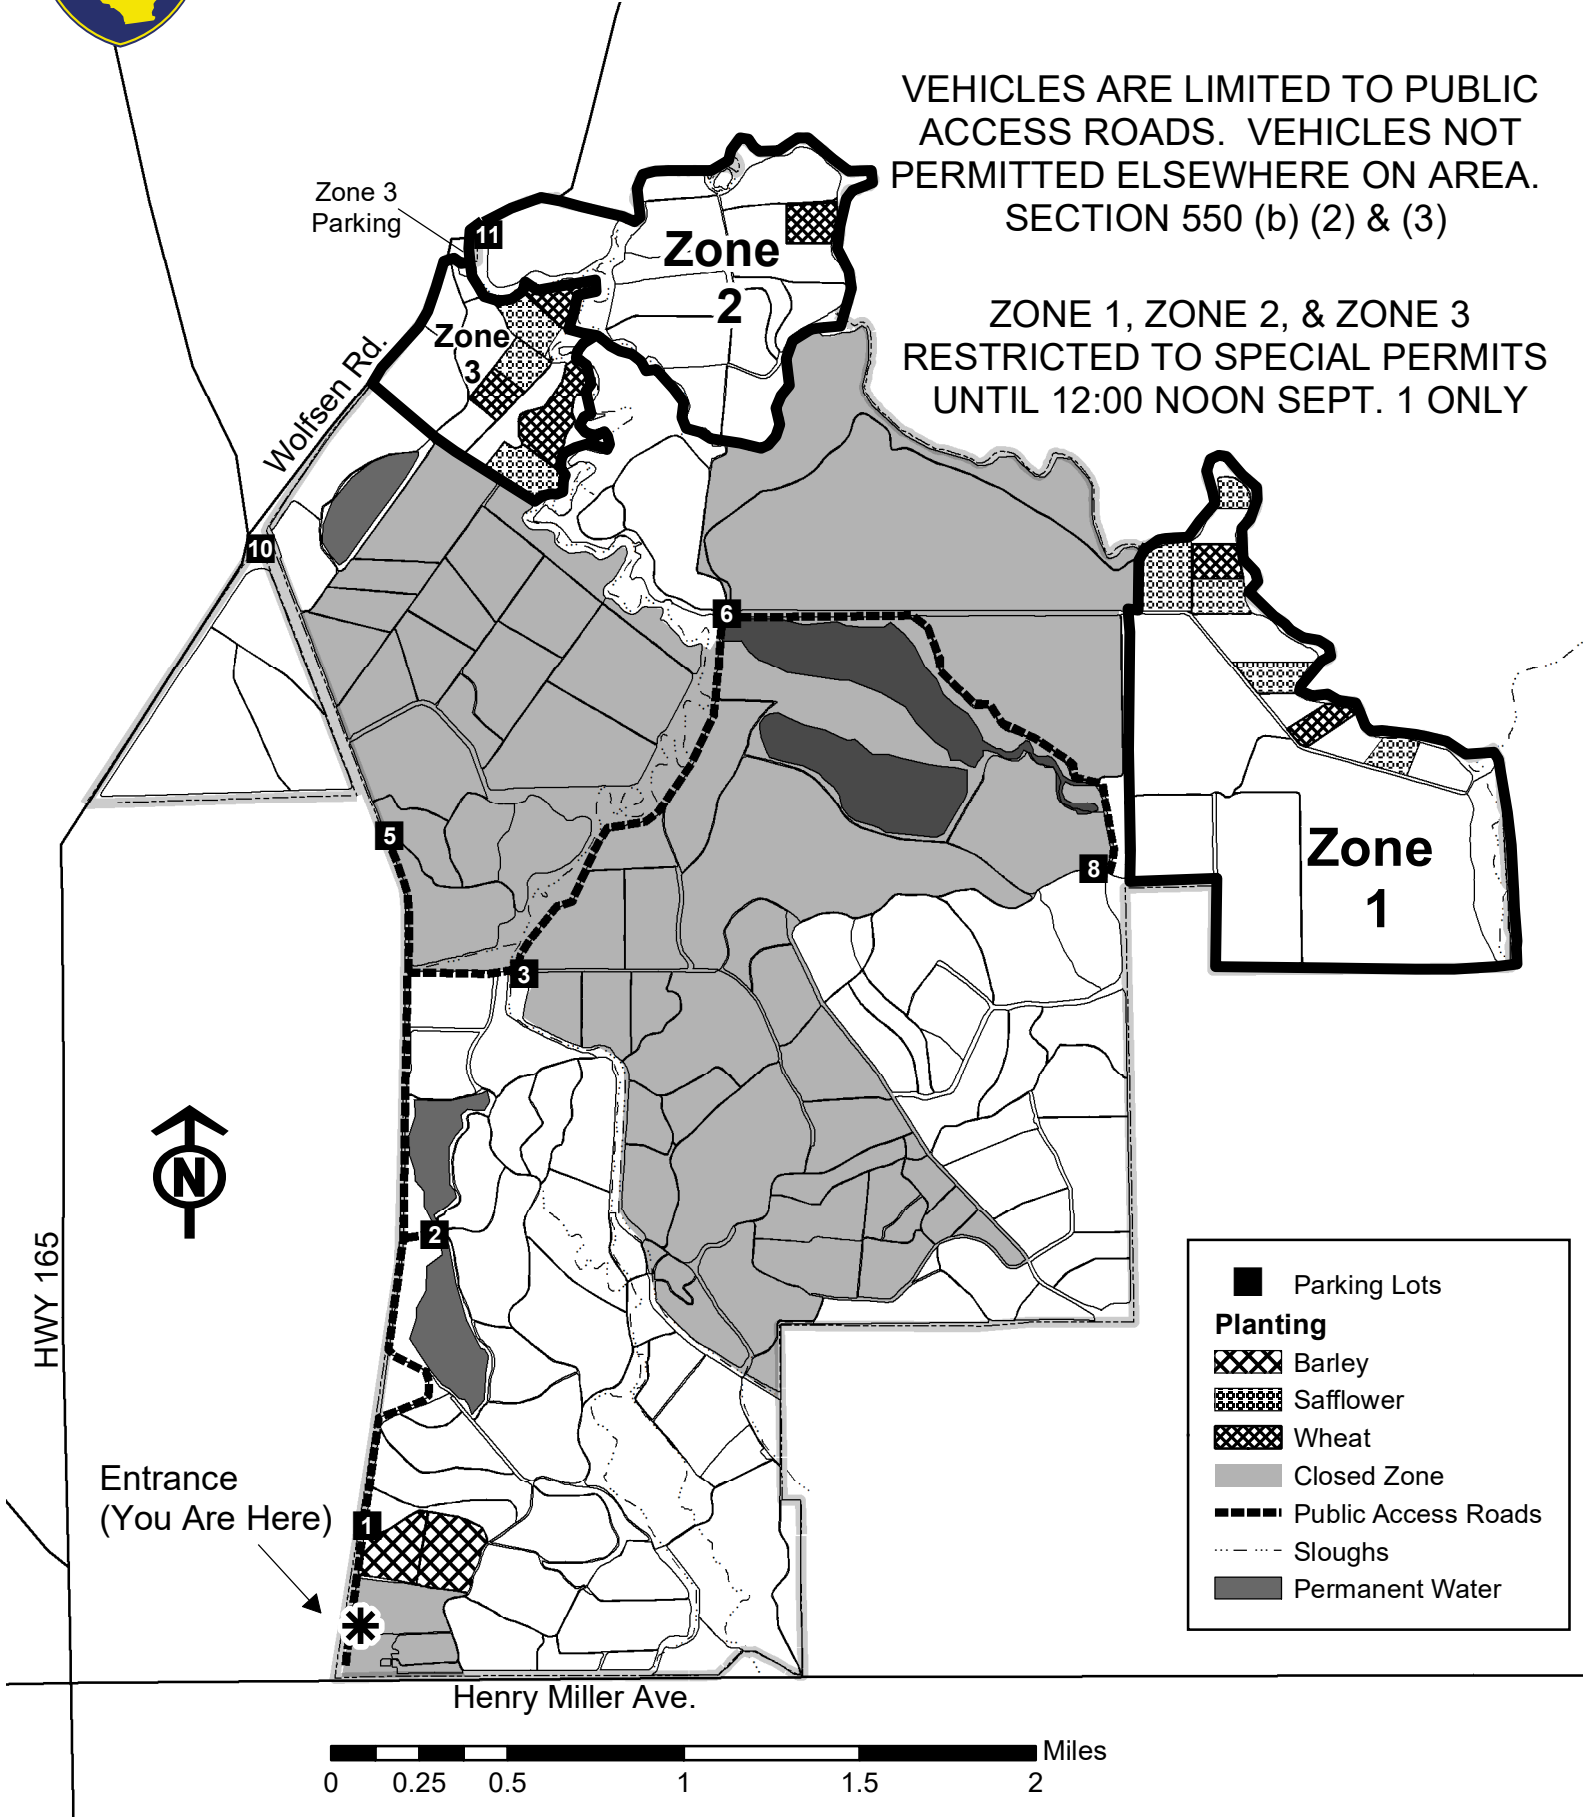

# Los Banos Wildlife Area 2023 Dove Hunt Map

VEHICLES ARE LIMITED TO PUBLIC ACCESS ROADS. VEHICLES NOT PERMITTED ELSEWHERE ON AREA. SECTION 550 (b) (2) & (3)

ZONE 1, ZONE 2, & ZONE 3 RESTRICTED TO SPECIAL PERMITS UNTIL 12:00 NOON SEPT. 1 ONLY

	Parking Lots
<b>Planting</b>	
	Barley
	Safflower
	Wheat
	Closed Zone
	Public Access Roads
	Sloughs
	Permanent Water