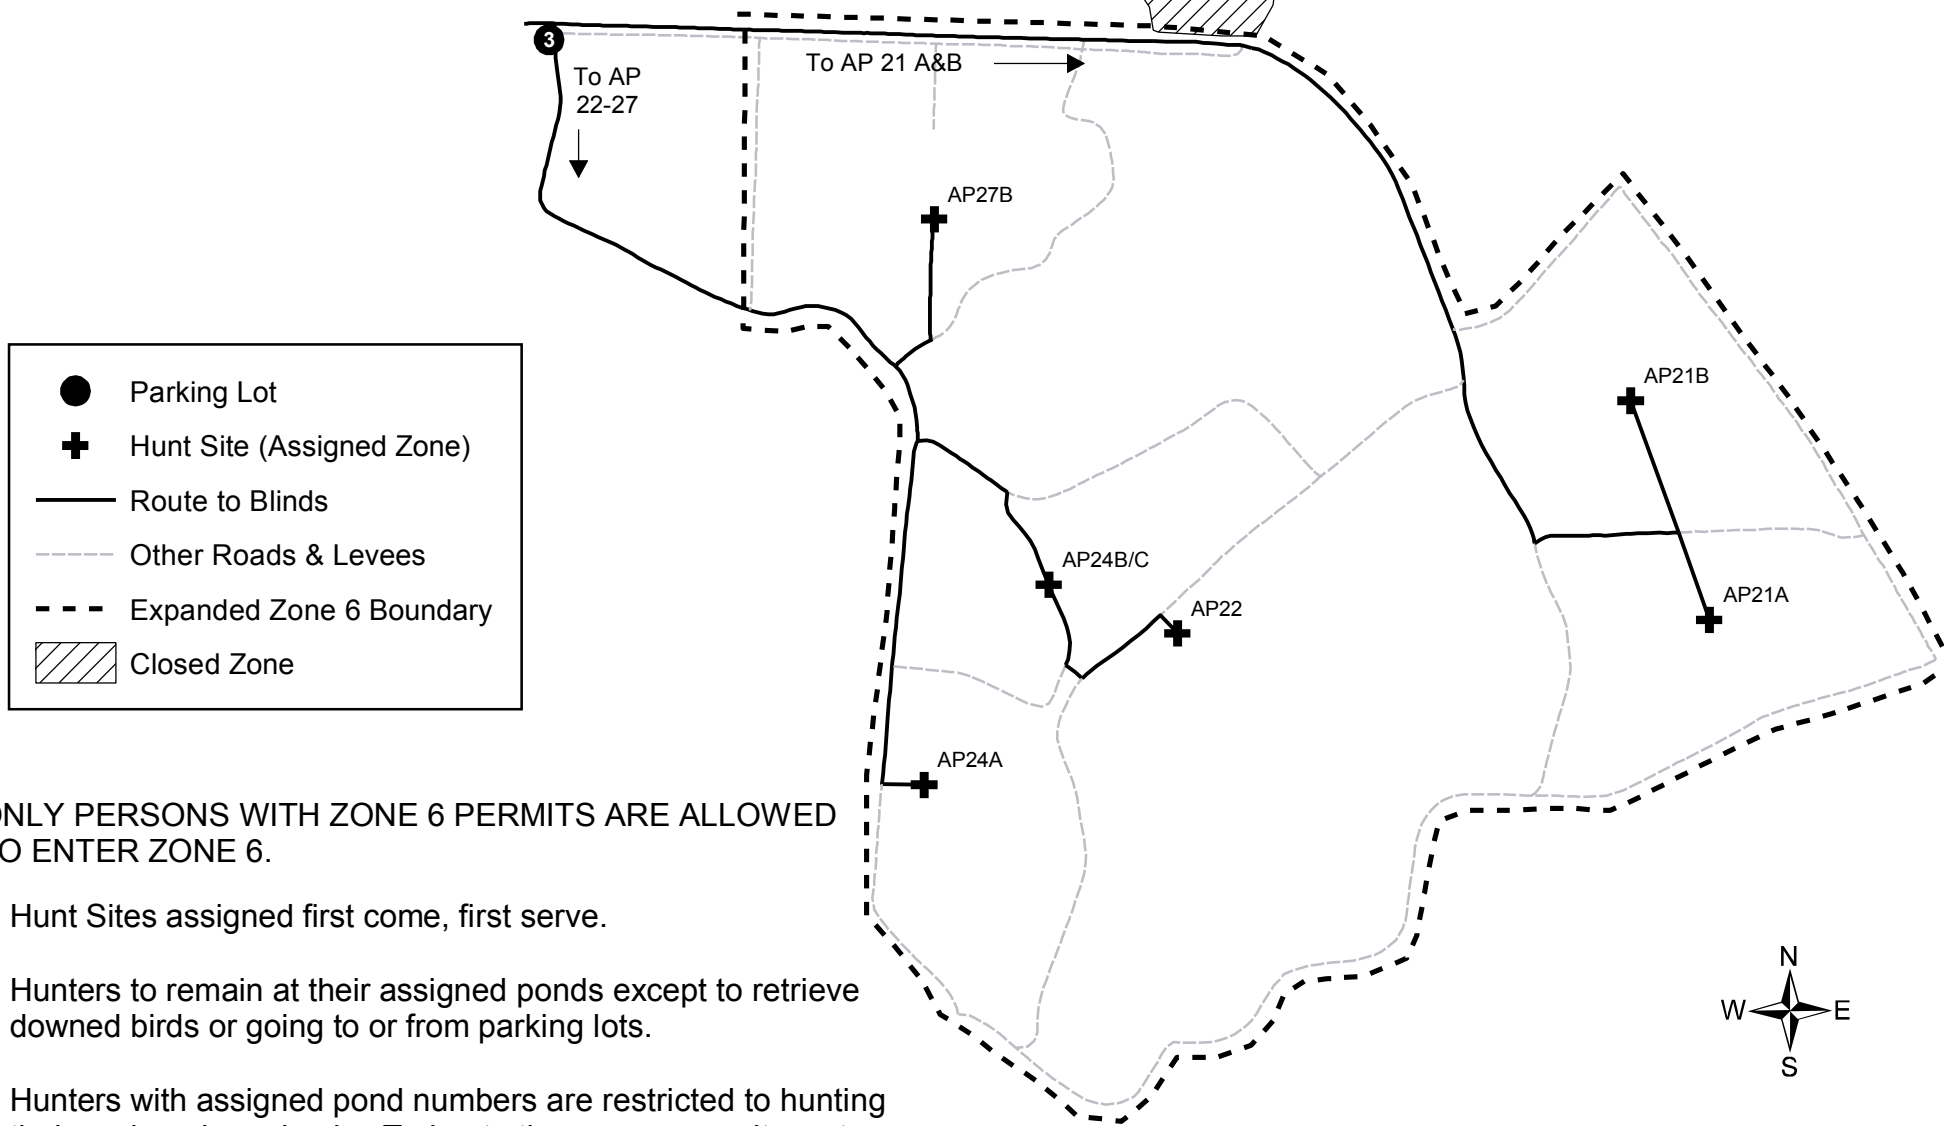

Los Banos Wildlife Area Zone 6 Blinds 1 - 13

● Parking Lots	- - - Zone 6 Boundary
— Route to Blinds	▨ Closed Zone
- - - Other Roads & Levees	▤ Semi-permanent Water

Blinds

♿ Mobility Impaired Accessible Platform	◆ Platform
+ Hunt Site (Assigned Zone)	▲ Dirt Mound
■ Tank	

ONLY PERSONS WITH ZONE 6 PERMITS ARE ALLOWED TO ENTER ZONE 6.

1. Spaced blinds assigned first come, first serve.
2. Hunters to remain at their assigned blinds except to retrieve downed birds, decoys, or going to or from parking lots.
3. Hunters with blind numbers are restricted to hunting their assigned blind only. To hunt other areas, permit must be changed through the check station.

Los Banos Wildlife Area Expanded Zone 6 Assigned Ponds

ONLY PERSONS WITH ZONE 6 PERMITS ARE ALLOWED TO ENTER ZONE 6.

1. Hunt Sites assigned first come, first serve.
2. Hunters to remain at their assigned ponds except to retrieve downed birds or going to or from parking lots.
3. Hunters with assigned pond numbers are restricted to hunting their assigned pond only. To hunt other areas, permit must be changed through the check station.