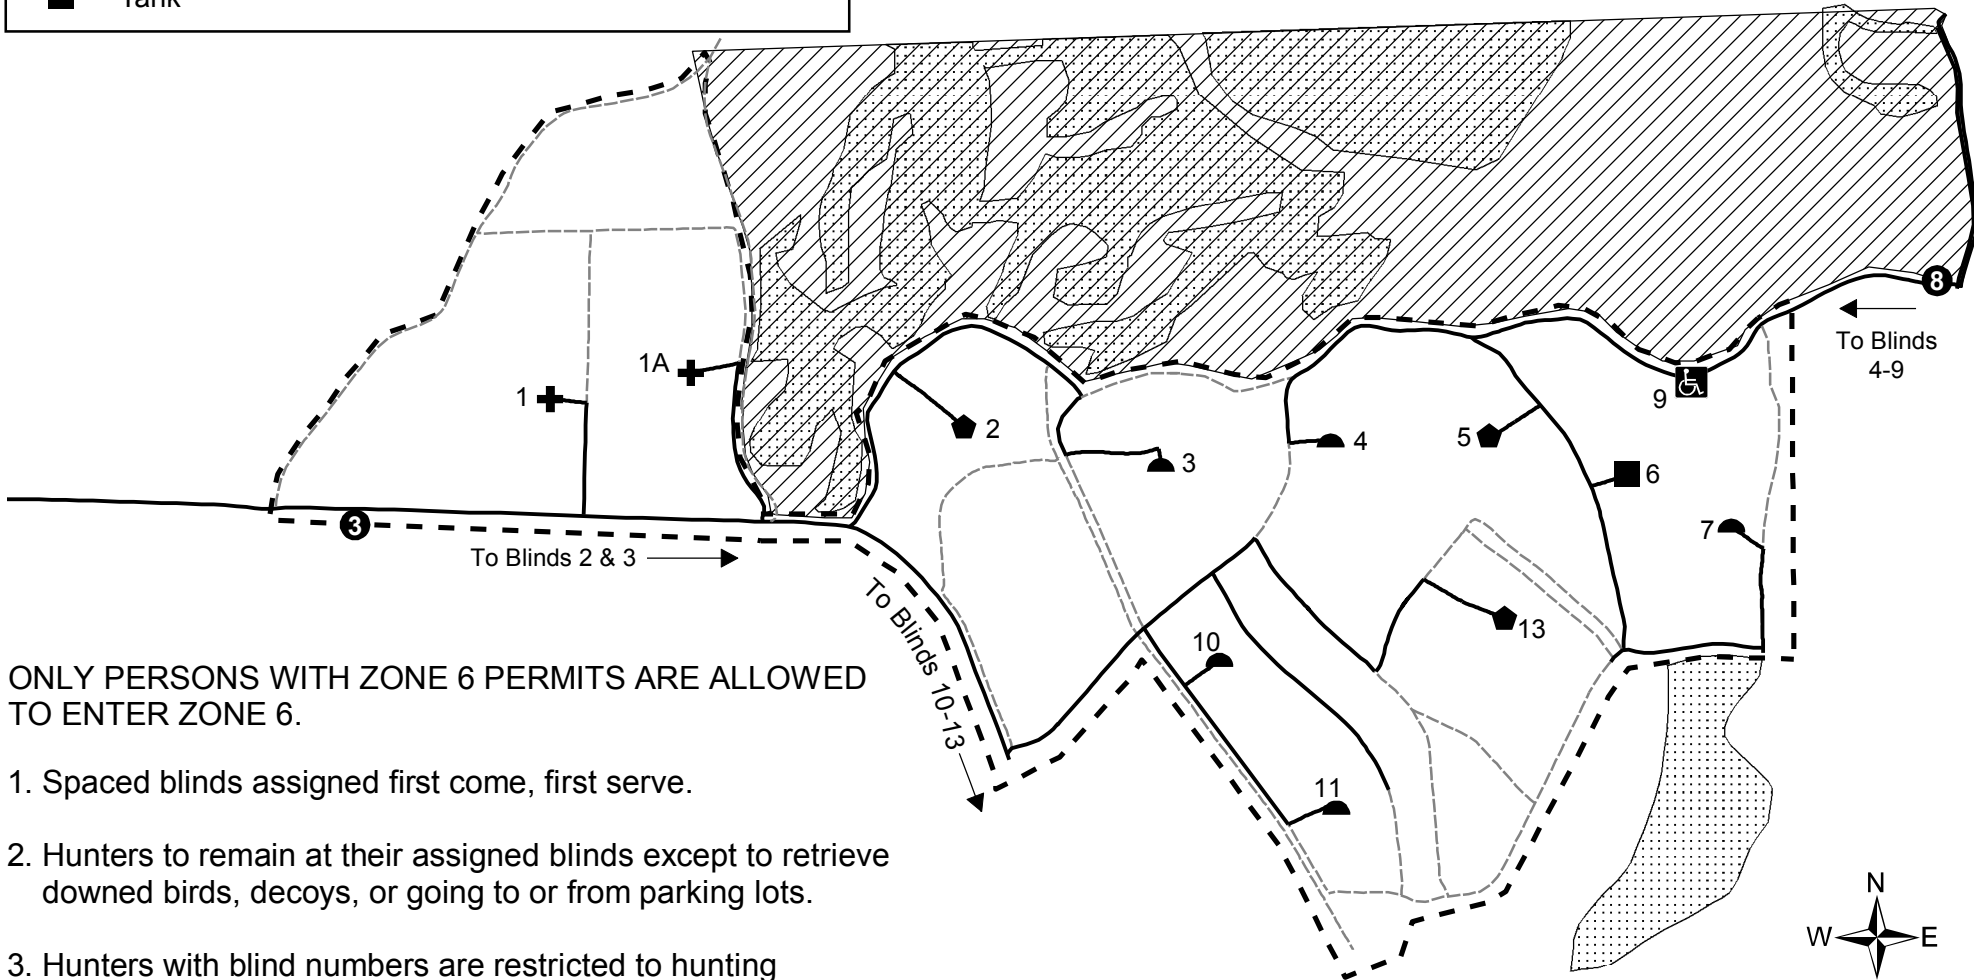

Los Banos Wildlife Area Zone 6 Blinds 1 - 13

● Parking Lots	- - - Zone 6 Boundary
— Route to Blinds	▨ Closed Zone
- - - Other Roads & Levees	▤ Semi-permanent Water

Blinds

♿ Mobility Impaired Accessible Platform	◆ Platform
+ Hunt Site (Assigned Zone)	▲ Dirt Mound
■ Tank	

ONLY PERSONS WITH ZONE 6 PERMITS ARE ALLOWED TO ENTER ZONE 6.

1. Spaced blinds assigned first come, first serve.
2. Hunters to remain at their assigned blinds except to retrieve downed birds, decoys, or going to or from parking lots.
3. Hunters with blind numbers are restricted to hunting their assigned blind only. To hunt other areas, permit must be changed through the check station.

Los Banos Wildlife Area Expanded Zone 6 Assigned Ponds

ONLY PERSONS WITH ZONE 6 PERMITS ARE ALLOWED TO ENTER ZONE 6.

1. Hunt Sites assigned first come, first serve.
2. Hunters to remain at their assigned ponds except to retrieve downed birds or going to or from parking lots.
3. Hunters with assigned pond numbers are restricted to hunting their assigned pond only. To hunt other areas, permit must be changed through the check station.