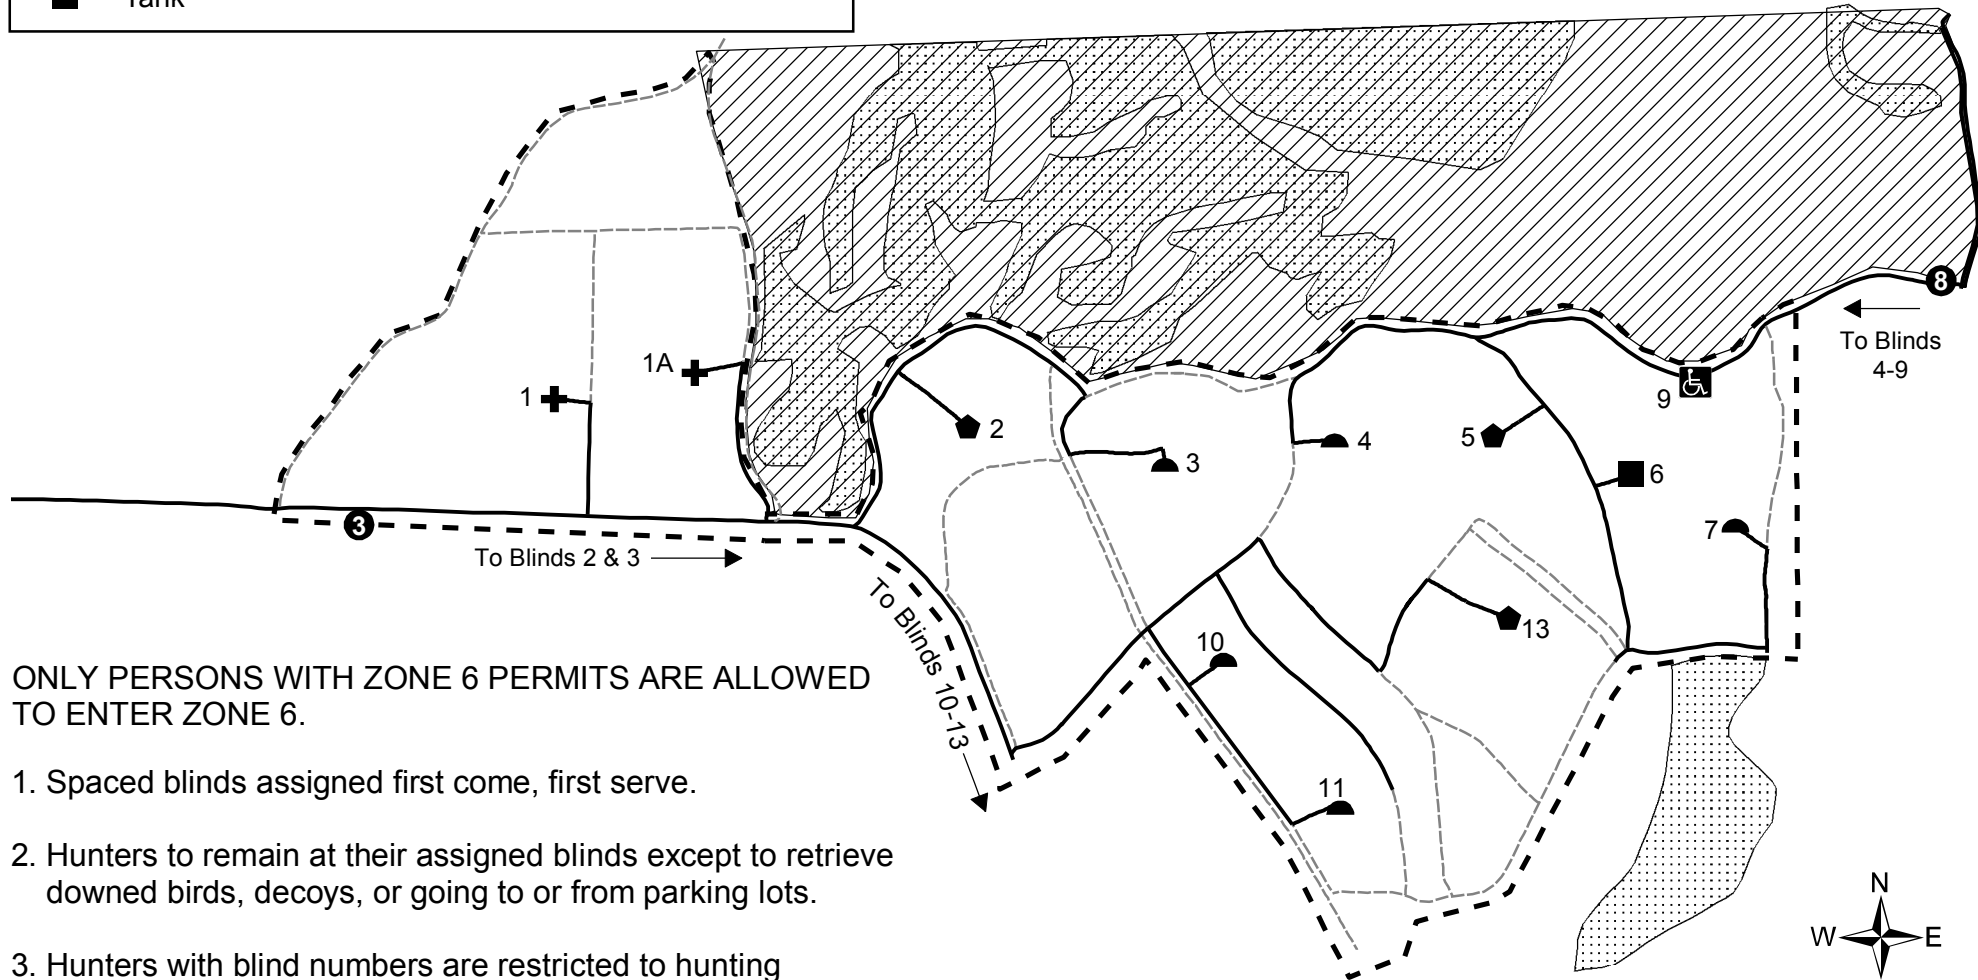

Los Banos Wildlife Area Zone 6 Blinds 1 - 13

| | |
|----------------------------|------------------------|
| ● Parking Lots | - - - Zone 6 Boundary |
| — Route to Blinds | ▨ Closed Zone |
| - - - Other Roads & Levees | ▤ Semi-permanent Water |

Blinds

| | |
|---|--------------|
| ♿ Mobility Impaired Accessible Platform | ◆ Platform |
| + Hunt Site (Assigned Zone) | ▲ Dirt Mound |
| ■ Tank | |

ONLY PERSONS WITH ZONE 6 PERMITS ARE ALLOWED TO ENTER ZONE 6.

1. Spaced blinds assigned first come, first serve.
2. Hunters to remain at their assigned blinds except to retrieve downed birds, decoys, or going to or from parking lots.
3. Hunters with blind numbers are restricted to hunting their assigned blind only. To hunt other areas, permit must be changed through the check station.

ONLY PERSONS WITH ZONE 6 PERMITS ARE ALLOWED TO ENTER ZONE 6.

1. Hunt Sites assigned first come, first serve.
2. Hunters to remain at their assigned ponds except to retrieve downed birds or going to or from parking lots.
3. Hunters with assigned pond numbers are restricted to hunting their assigned pond only. To hunt other areas, permit must be changed through the check station.