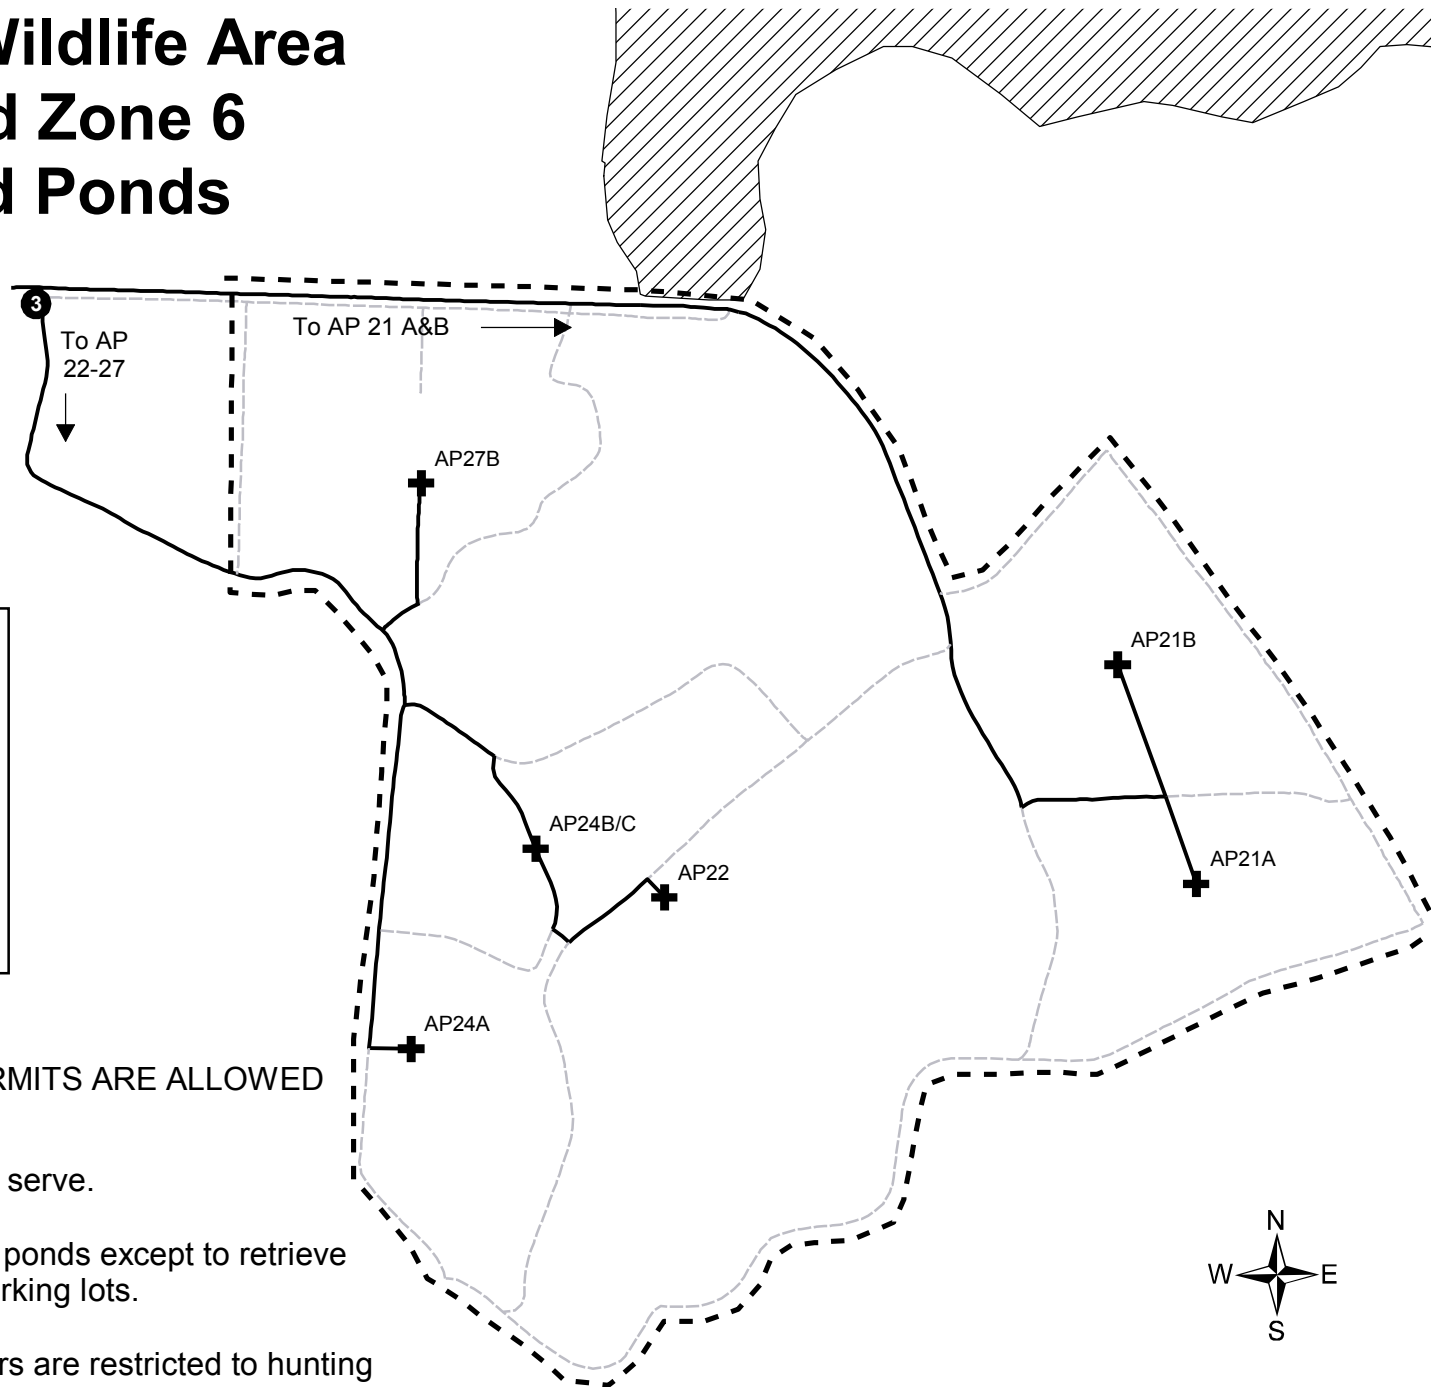

Los Banos Wildlife Area Zone 6 Blinds 1 - 13

| | |
|----------------------------|------------------------|
| ● Parking Lots | - - - Zone 6 Boundary |
| — Route to Blinds | ▨ Closed Zone |
| - - - Other Roads & Levees | ▤ Semi-permanent Water |

Blinds

| | |
|---|--------------|
| ♿ Mobility Impaired Accessible Platform | ◆ Platform |
| + Hunt Site (Assigned Zone) | ▲ Dirt Mound |
| ■ Tank | |

ONLY PERSONS WITH ZONE 6 PERMITS ARE ALLOWED TO ENTER ZONE 6.

1. Spaced blinds assigned first come, first serve.
2. Hunters to remain at their assigned blinds except to retrieve downed birds, decoys, or going to or from parking lots.
3. Hunters with blind numbers are restricted to hunting their assigned blind only. To hunt other areas, permit must be changed through the check station.

ONLY PERSONS WITH ZONE 6 PERMITS ARE ALLOWED TO ENTER ZONE 6.

1. Hunt Sites assigned first come, first serve.
2. Hunters to remain at their assigned ponds except to retrieve downed birds or going to or from parking lots.
3. Hunters with assigned pond numbers are restricted to hunting their assigned pond only. To hunt other areas, permit must be changed through the check station.