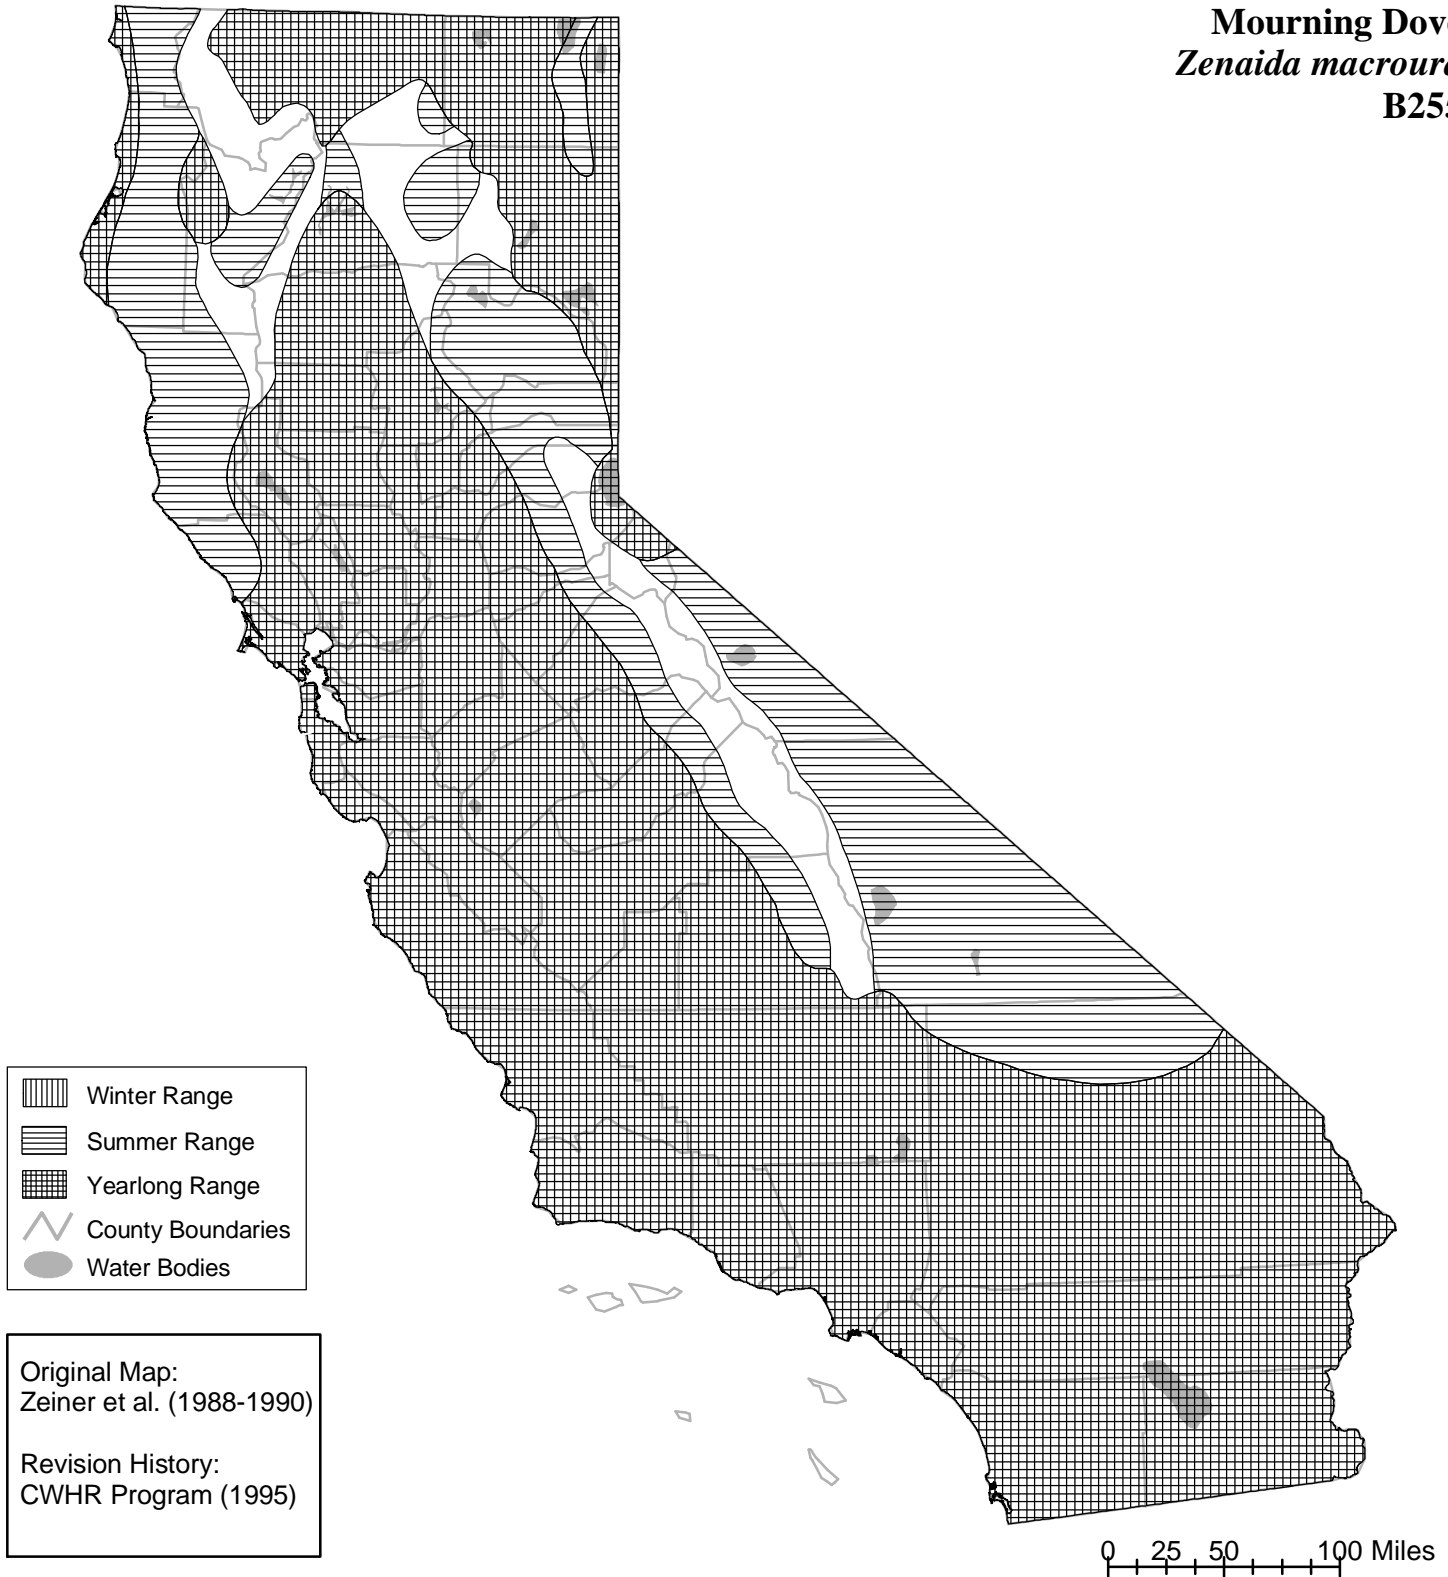

# California Wildlife Habitat Relationships System

California Department of Fish and Wildlife

California Interagency Wildlife Task Group

---

**Mourning Dove**  
*Zenaida macroura*  
**B255**

---

Range maps are based on available occurrence data and professional knowledge. They represent current, but not historic or potential, range. Unless otherwise noted above, maps were originally published in Zeiner, D.C., W.F. Laudenslayer, Jr., K.E. Mayer, and M. White, eds. 1988-1990. California's Wildlife. Vol. I-III. California Depart. of Fish and Game, Sacramento, California. Updates are noted in maps that have been added or edited since original publication.