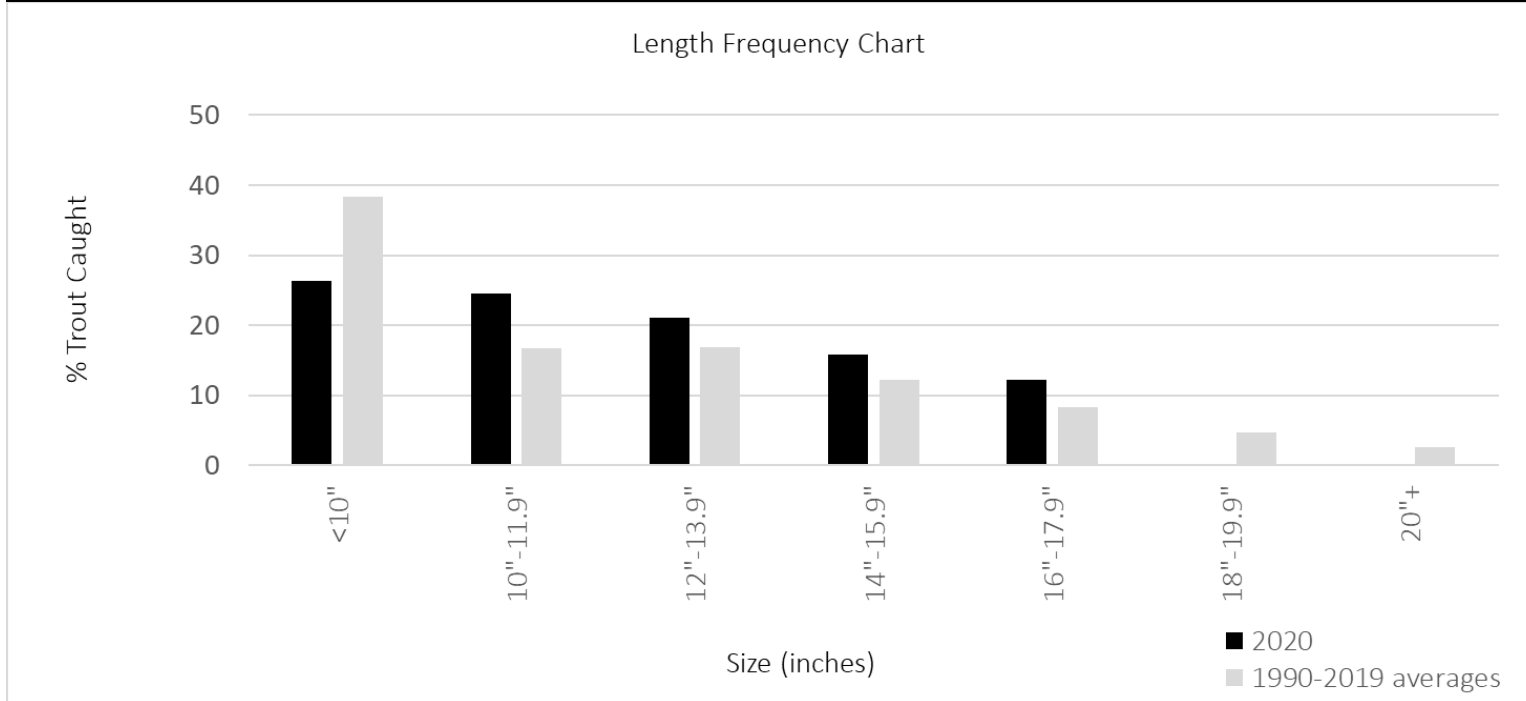

Fall River Angler Survey Box Results

Year	# Forms	Fish caught per hour	Species composition-Rainbow Trout	Species composition-Brown Trout
2020	5	2.43	100%	0%
1990-2019 (averages)	44.4	1.17	99.3%	0.7%

Angler satisfaction survey (averages): -2 (least satisfied) to +2 (most satisfied)

Year	Overall angling experience	Size of fish	Number of fish
2020	1.6	1.4	1.6
2003-2019	1.2	0.82	0.57