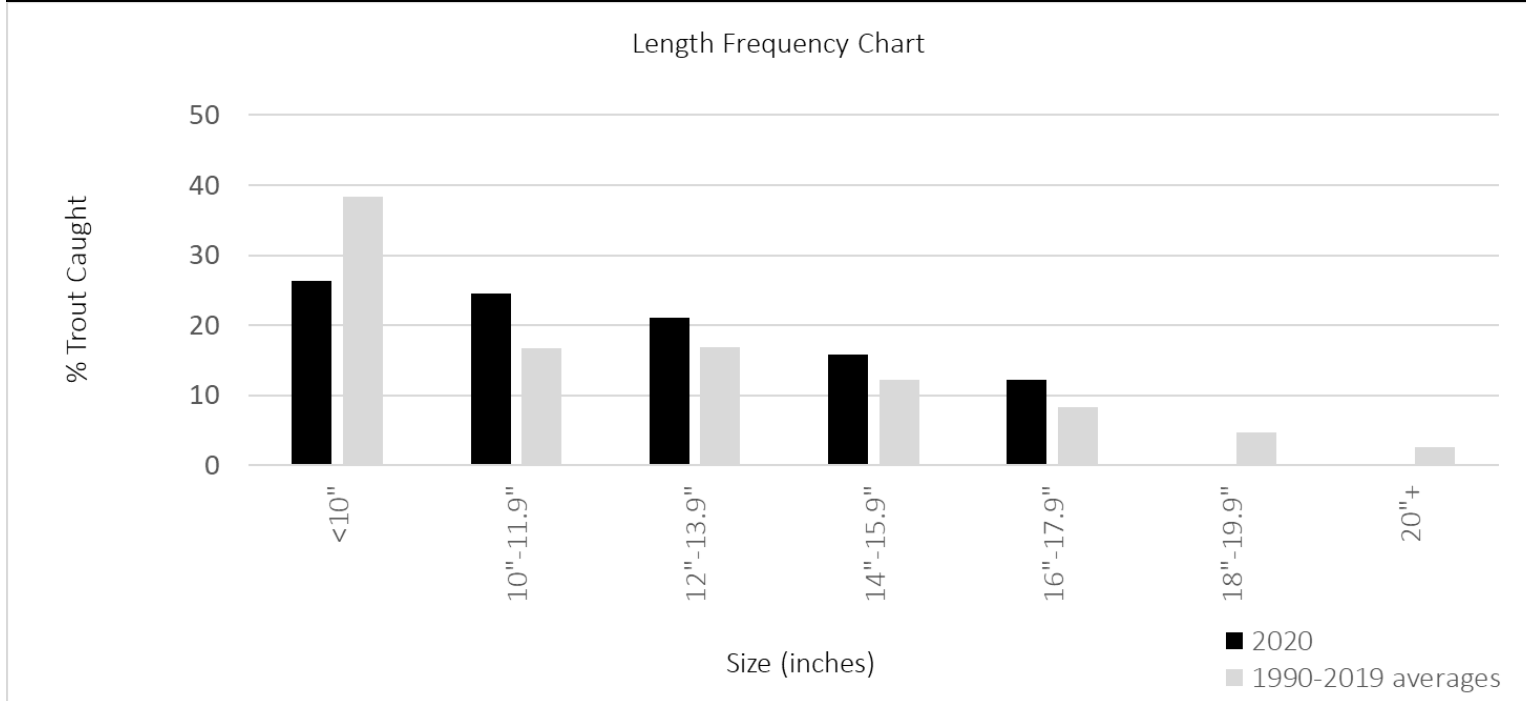

## Fall River Angler Survey Box Results

Year	# Forms	Fish caught per hour	Species composition-Rainbow Trout	Species composition-Brown Trout
2020	5	2.43	100%	0%
1990-2019 (averages)	44.4	1.17	99.3%	0.7%

## Angler satisfaction survey (averages): -2 (least satisfied) to +2 (most satisfied)

Year	Overall angling experience	Size of fish	Number of fish
2020	1.6	1.4	1.6
2003-2019	1.2	0.82	0.57