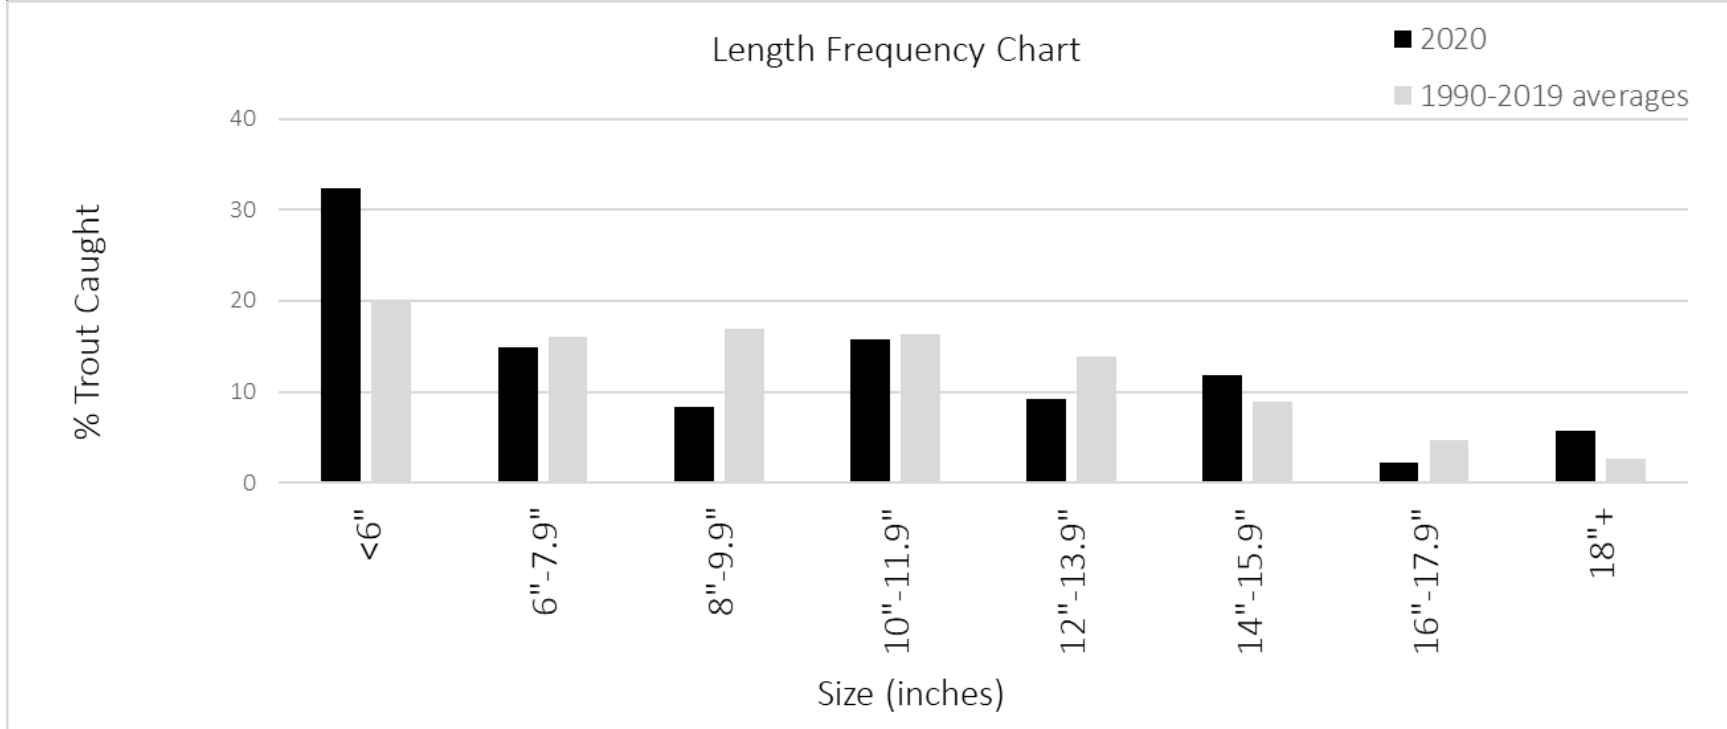

Hat Creek Angler Survey Box Results

Year	# Forms	Fish caught per hour	Species composition- Rainbow Trout	Species composition- Brown Trout
2020	71	1.05	94%	6%
1990-2019 (averages)	166.9	1.06	90.6%	9.4%

Angler satisfaction survey (averages): -2 (least satisfied) to +2 (most satisfied)

Year	Overall angling experience	Size of fish	Number of fish
2020	1.25	0.46	0.59
2003-2019	0.77	0.25	0.27