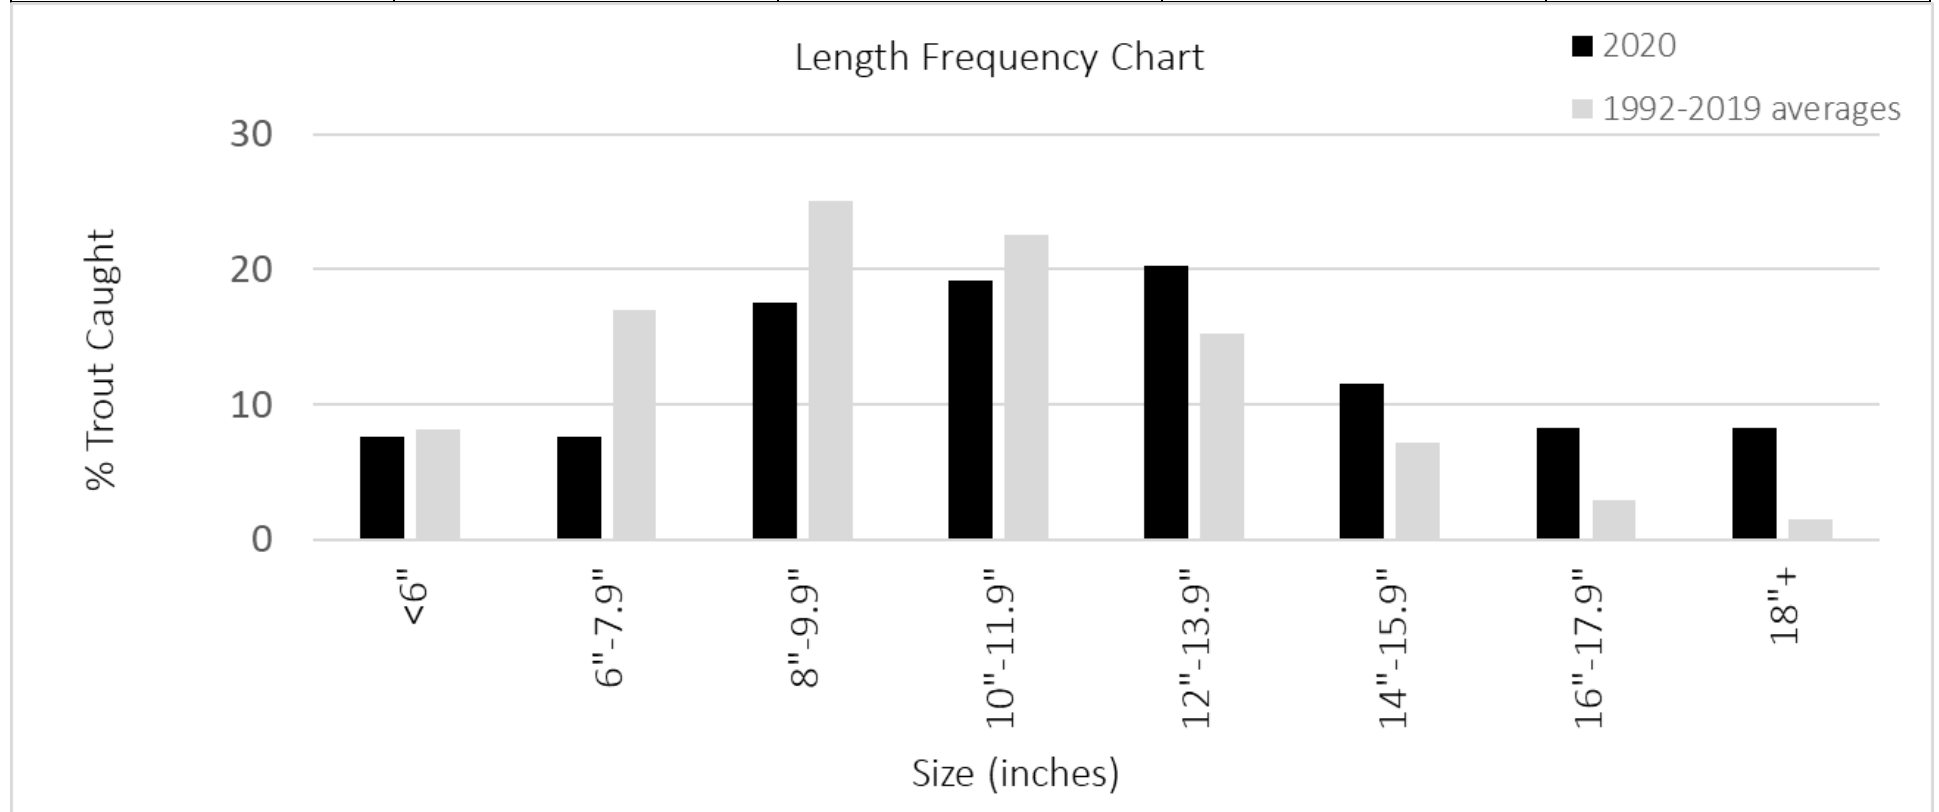

Klamath River Angler Survey Box Results

Year	# Forms	Fish caught per hour	Species composition- Rainbow Trout	Species composition- Brown Trout
2020	21	2.78	99%	1%
1992-2019 (averages)	73.8	2.48	98.3%	1.7%

Angler Satisfaction Survey (averages): -2 (least satisfied) to +2 (most satisfied)

Year	Overall angling experience	Size of fish	Number of fish
2020	1.57	1.4	1.53
2003-2019	1.19	0.86	0.98