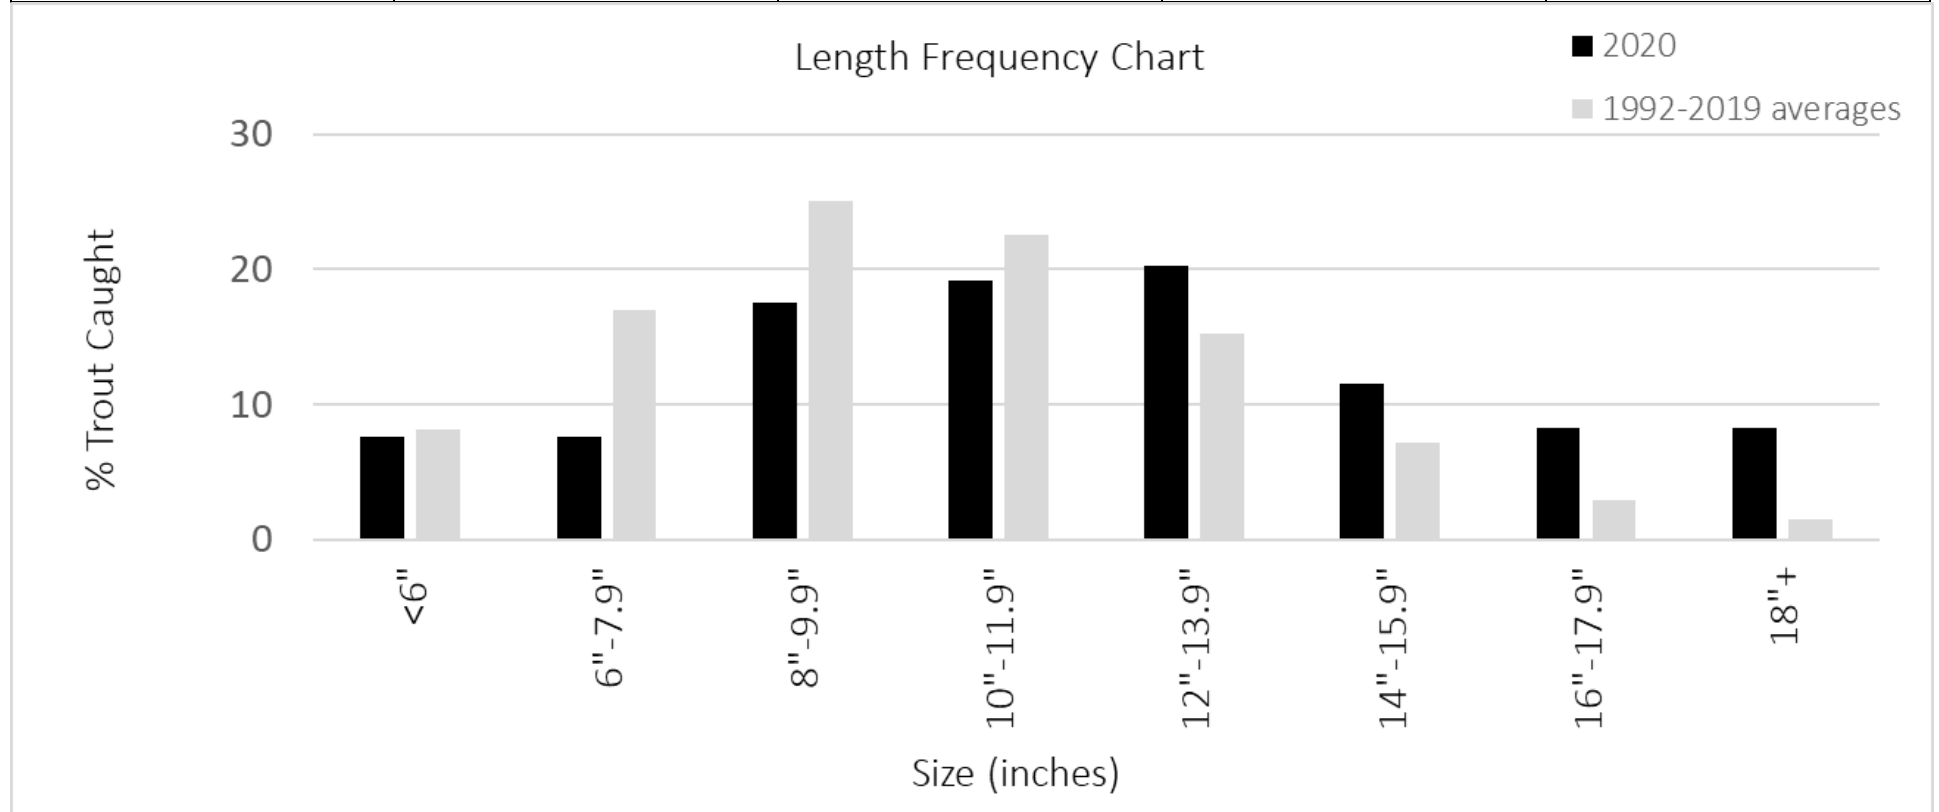

## Klamath River Angler Survey Box Results

Year	# Forms	Fish caught per hour	Species composition- Rainbow Trout	Species composition- Brown Trout
2020	21	2.78	99%	1%
1992-2019 (averages)	73.8	2.48	98.3%	1.7%

## Angler Satisfaction Survey (averages): -2 (least satisfied) to +2 (most satisfied)

Year	Overall angling experience	Size of fish	Number of fish
2020	1.57	1.4	1.53
2003-2019	1.19	0.86	0.98