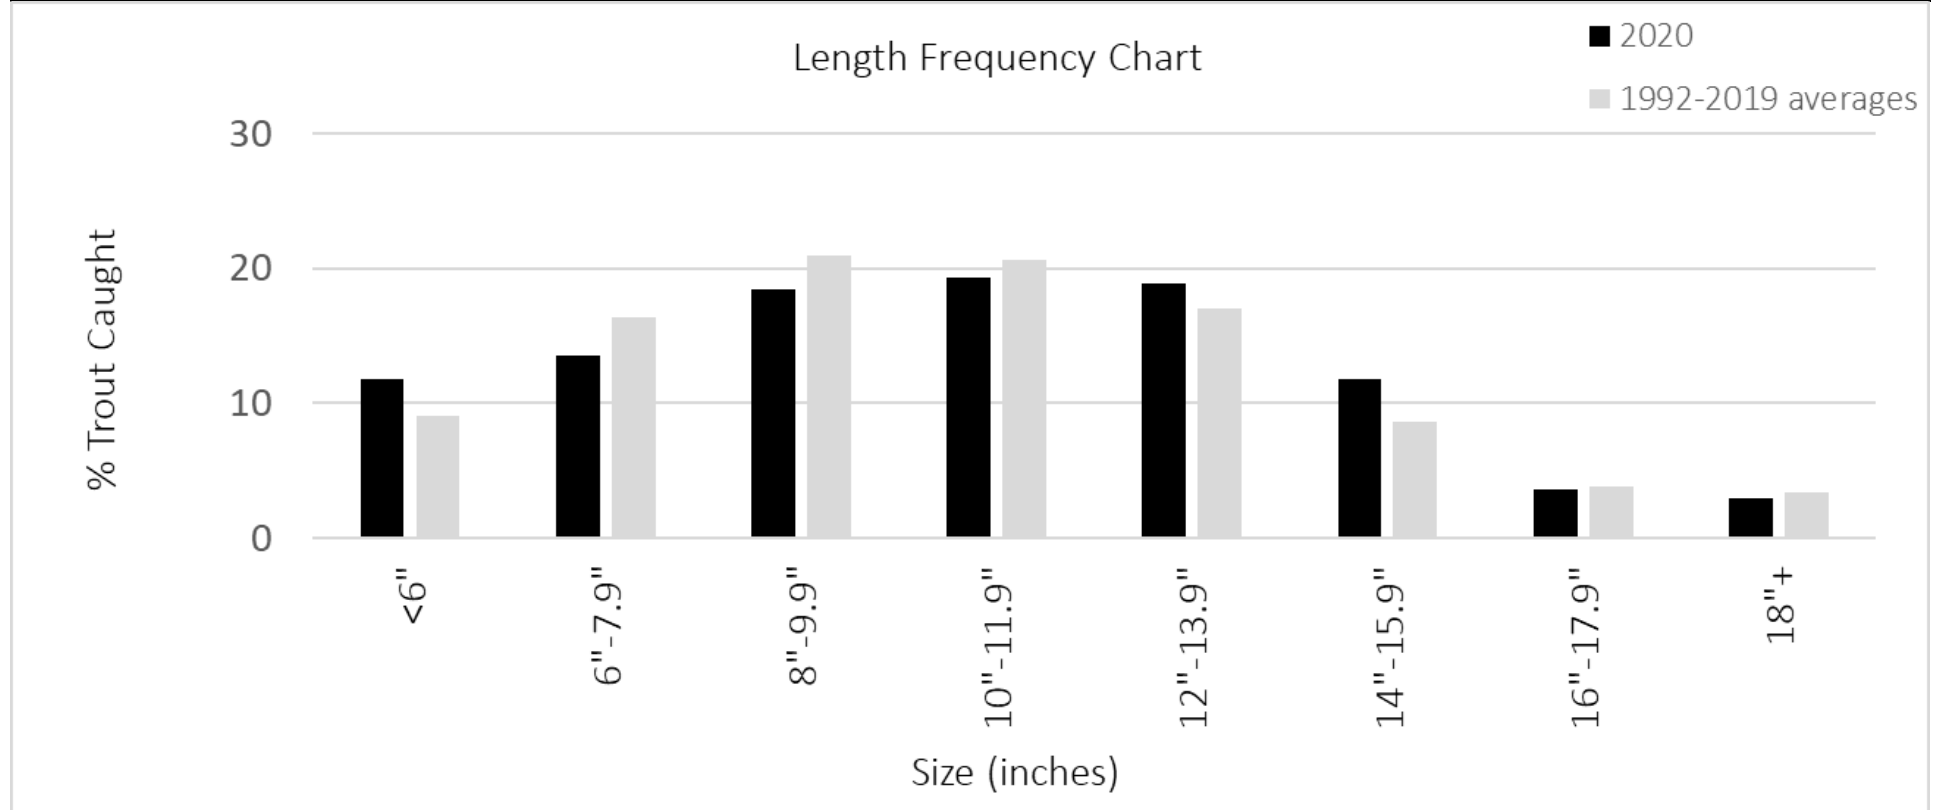

McCloud River Angler Survey Box Results

Year	# Forms	Fish caught per hour	Species composition- Rainbow Trout	Species composition- Brown Trout
2020	106	0.99	94%	6%
1992-2019 (averages)	116.4	1.1	87.8%	12.2%

Angler satisfaction survey (averages): -2 (least satisfied) to +2 (most satisfied)

Year	Overall angling experience	Size of fish	Number of fish
2020	1.39	1.01	0.96
2003-2019	1.15	0.65	0.62