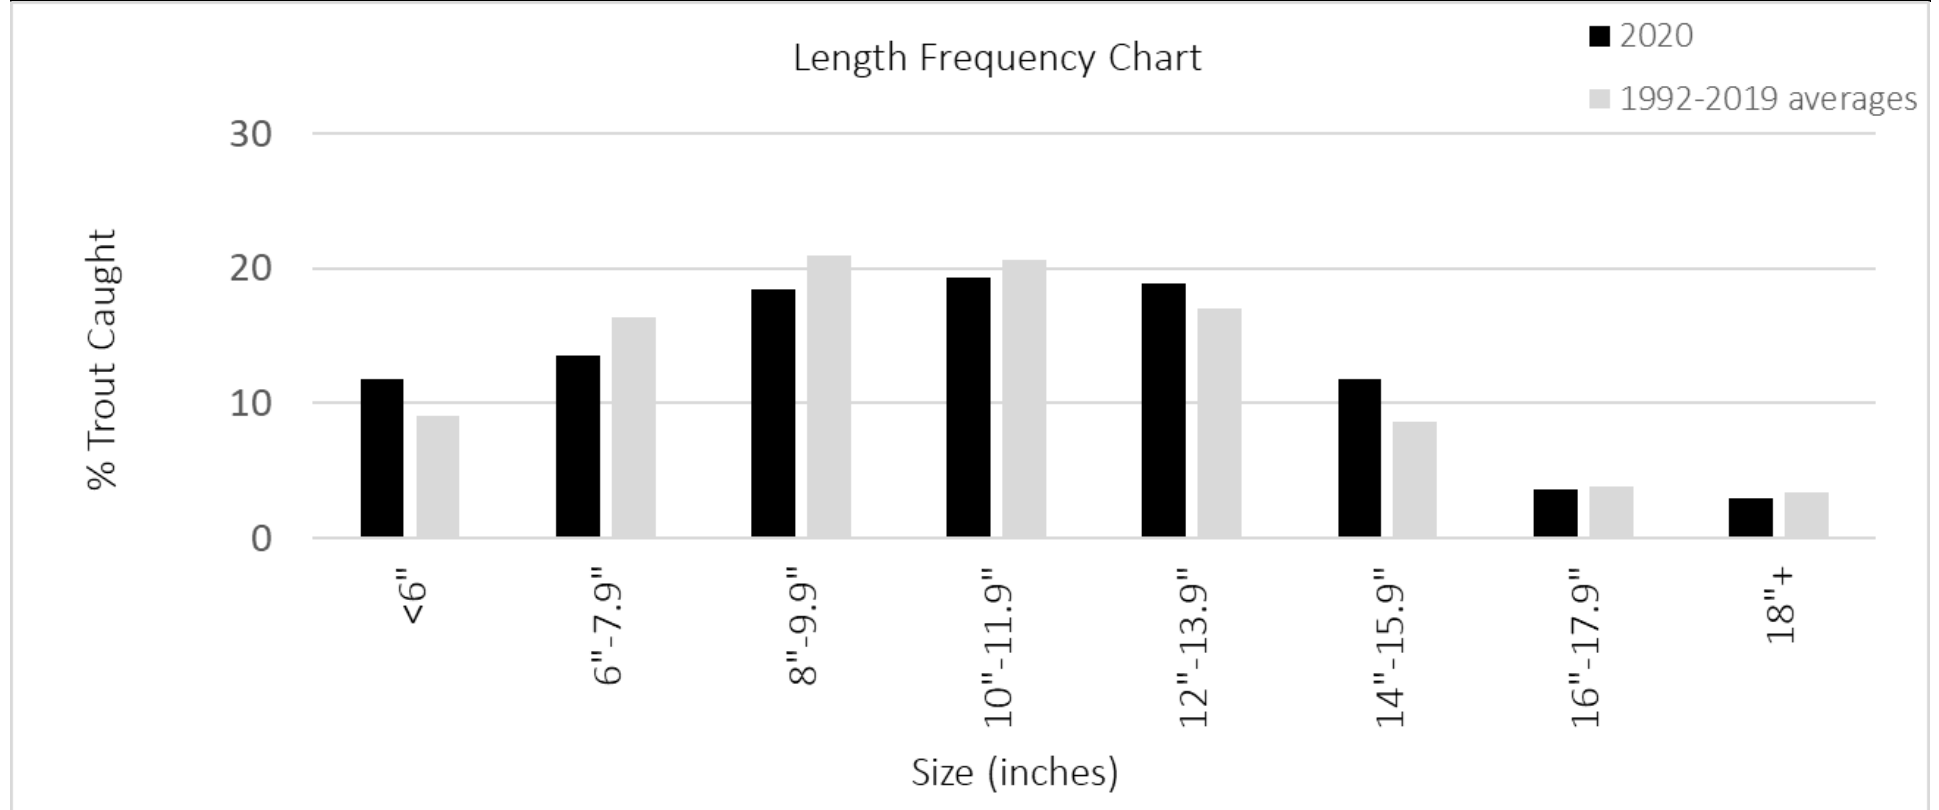

## McCloud River Angler Survey Box Results

Year	# Forms	Fish caught per hour	Species composition- Rainbow Trout	Species composition- Brown Trout
2020	106	0.99	94%	6%
1992-2019 (averages)	116.4	1.1	87.8%	12.2%

## Angler satisfaction survey (averages): -2 (least satisfied) to +2 (most satisfied)

Year	Overall angling experience	Size of fish	Number of fish
2020	1.39	1.01	0.96
2003-2019	1.15	0.65	0.62