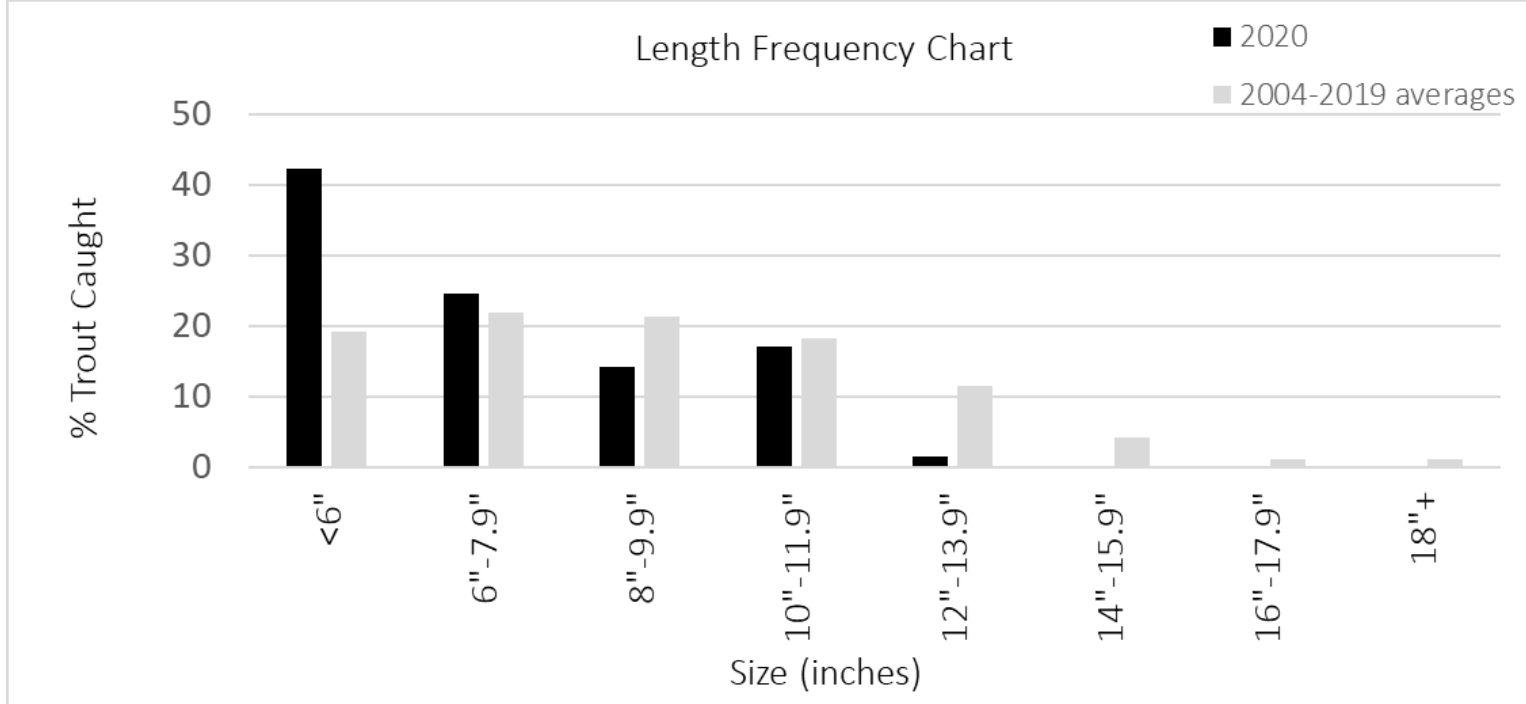

Squaw Valley Creek Angler Survey Box Results

Year	# Forms	Fish caught per hour	Species composition- Rainbow Trout	Species composition- Brown Trout	Species composition- Brook Trout
2020	29	1.76	92%	6%	2%
2003-2019 (averages)	12.8	1.6	89.8%	10.2%	Not recorded

Angler Satisfaction Survey (averages): -2 (least satisfied) to +2 (most satisfied)

Year	Overall angling experience	Size of fish	Number of fish
2020	1.11	0.40	0.52
2004-2019	1.21	0.50	0.67