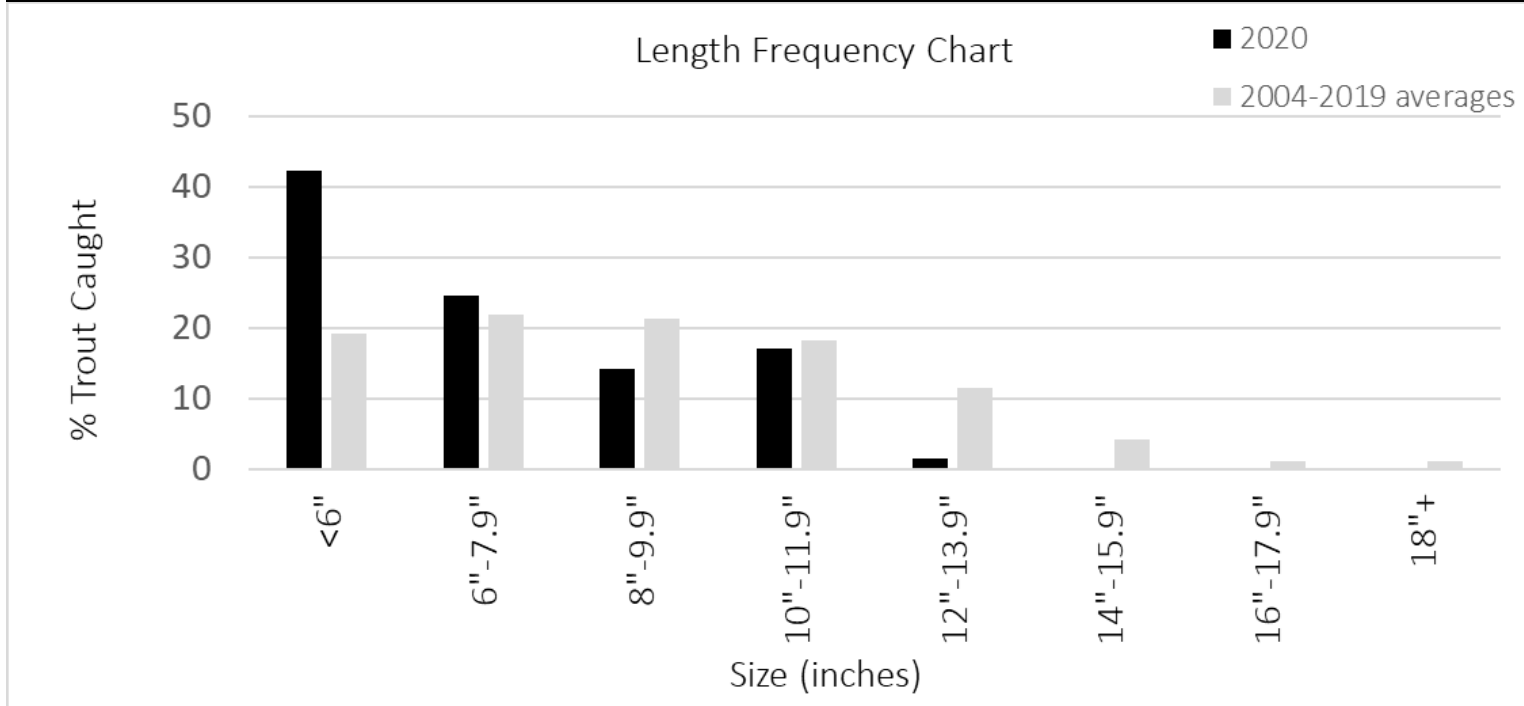

## Squaw Valley Creek Angler Survey Box Results

Year	# Forms	Fish caught per hour	Species composition- Rainbow Trout	Species composition- Brown Trout	Species composition- Brook Trout
2020	29	1.76	92%	6%	2%
2003-2019 (averages)	12.8	1.6	89.8%	10.2%	Not recorded

## Angler Satisfaction Survey (averages): -2 (least satisfied) to +2 (most satisfied)

Year	Overall angling experience	Size of fish	Number of fish
2020	1.11	0.40	0.52
2004-2019	1.21	0.50	0.67