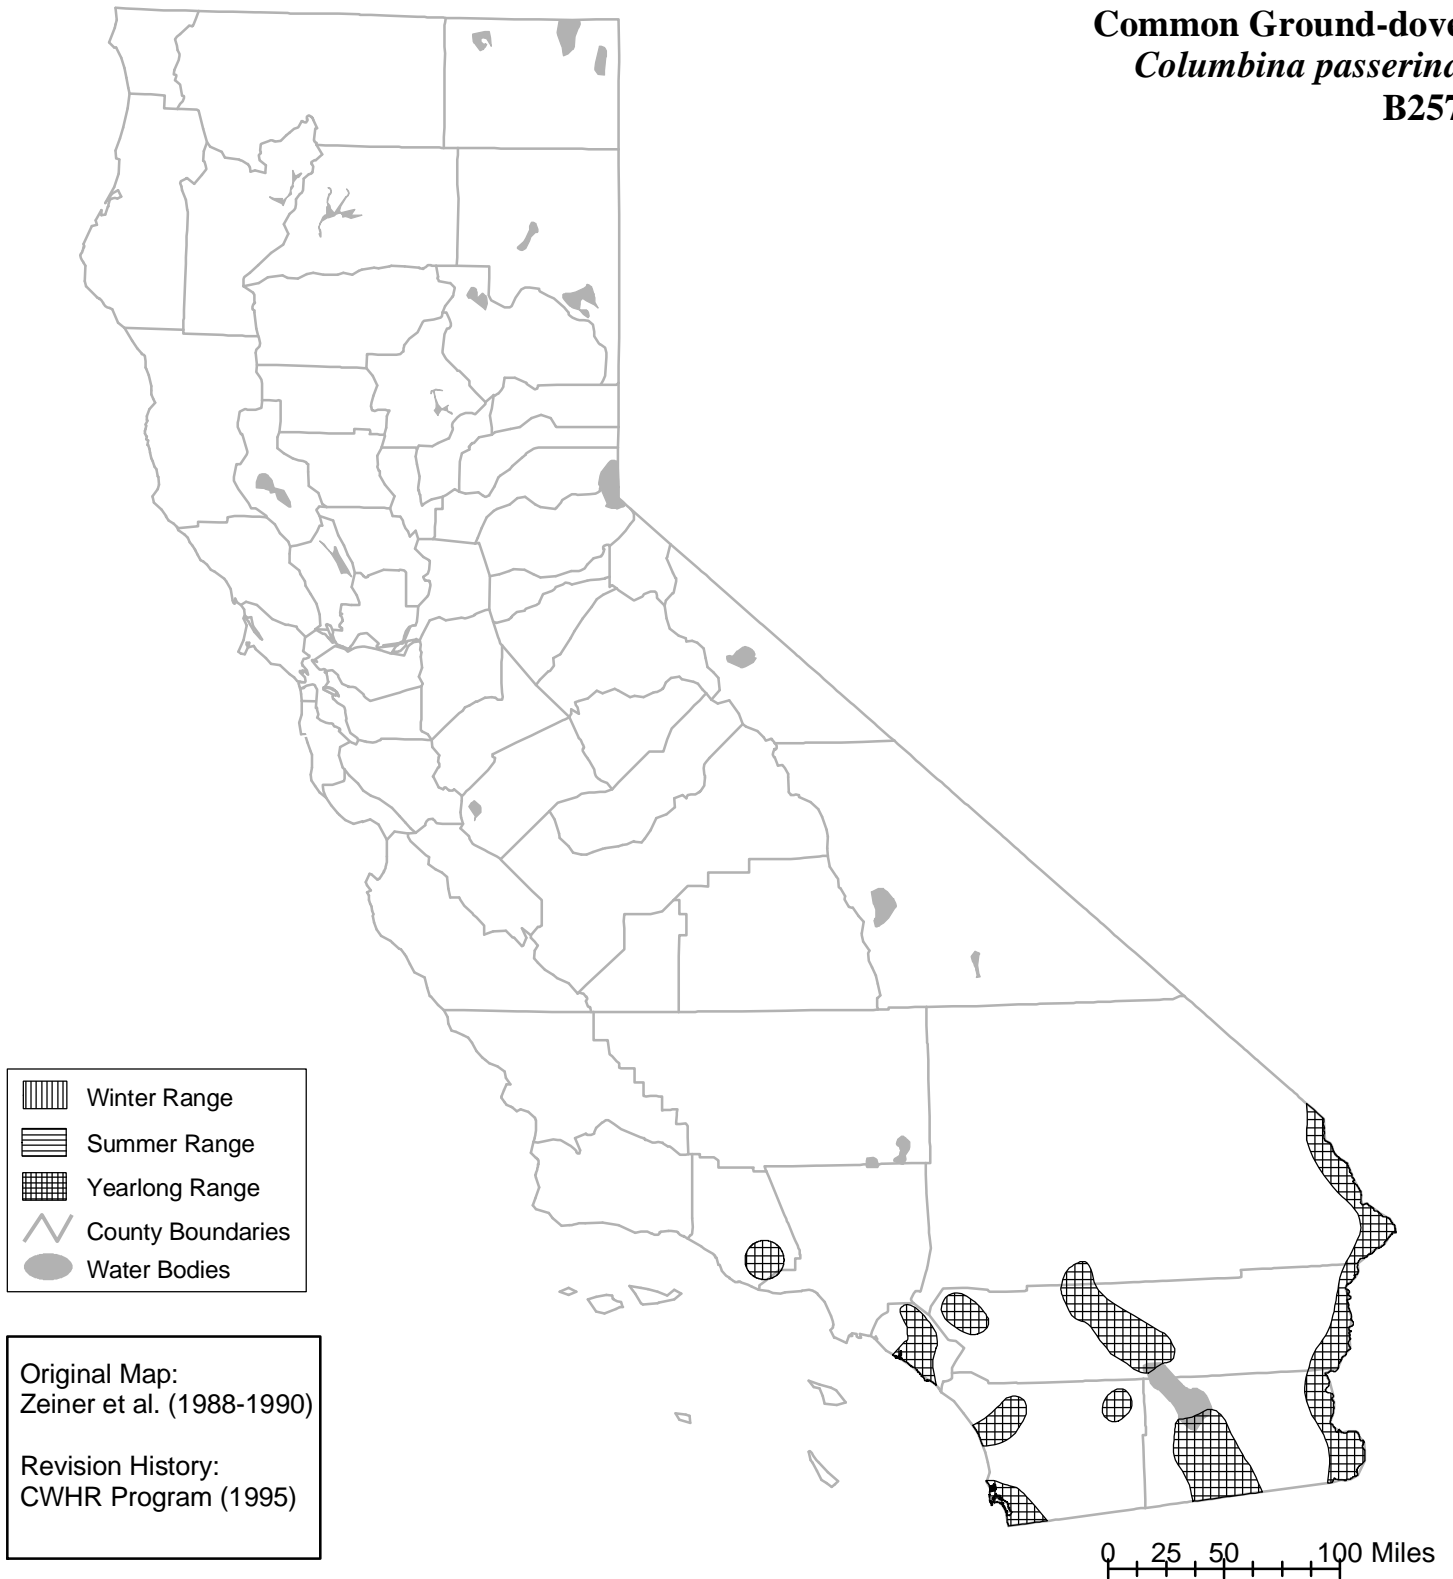

California Wildlife Habitat Relationships System

California Department of Fish and Wildlife

California Interagency Wildlife Task Group

Common Ground-dove *Columbina passerina* B257

Range maps are based on available occurrence data and professional knowledge. They represent current, but not historic or potential, range. Unless otherwise noted above, maps were originally published in Zeiner, D.C., W.F. Laudenslayer, Jr., K.E. Mayer, and M. White, eds. 1988-1990. California's Wildlife. Vol. I-III. California Depart. of Fish and Game, Sacramento, California. Updates are noted in maps that have been added or edited since original publication.