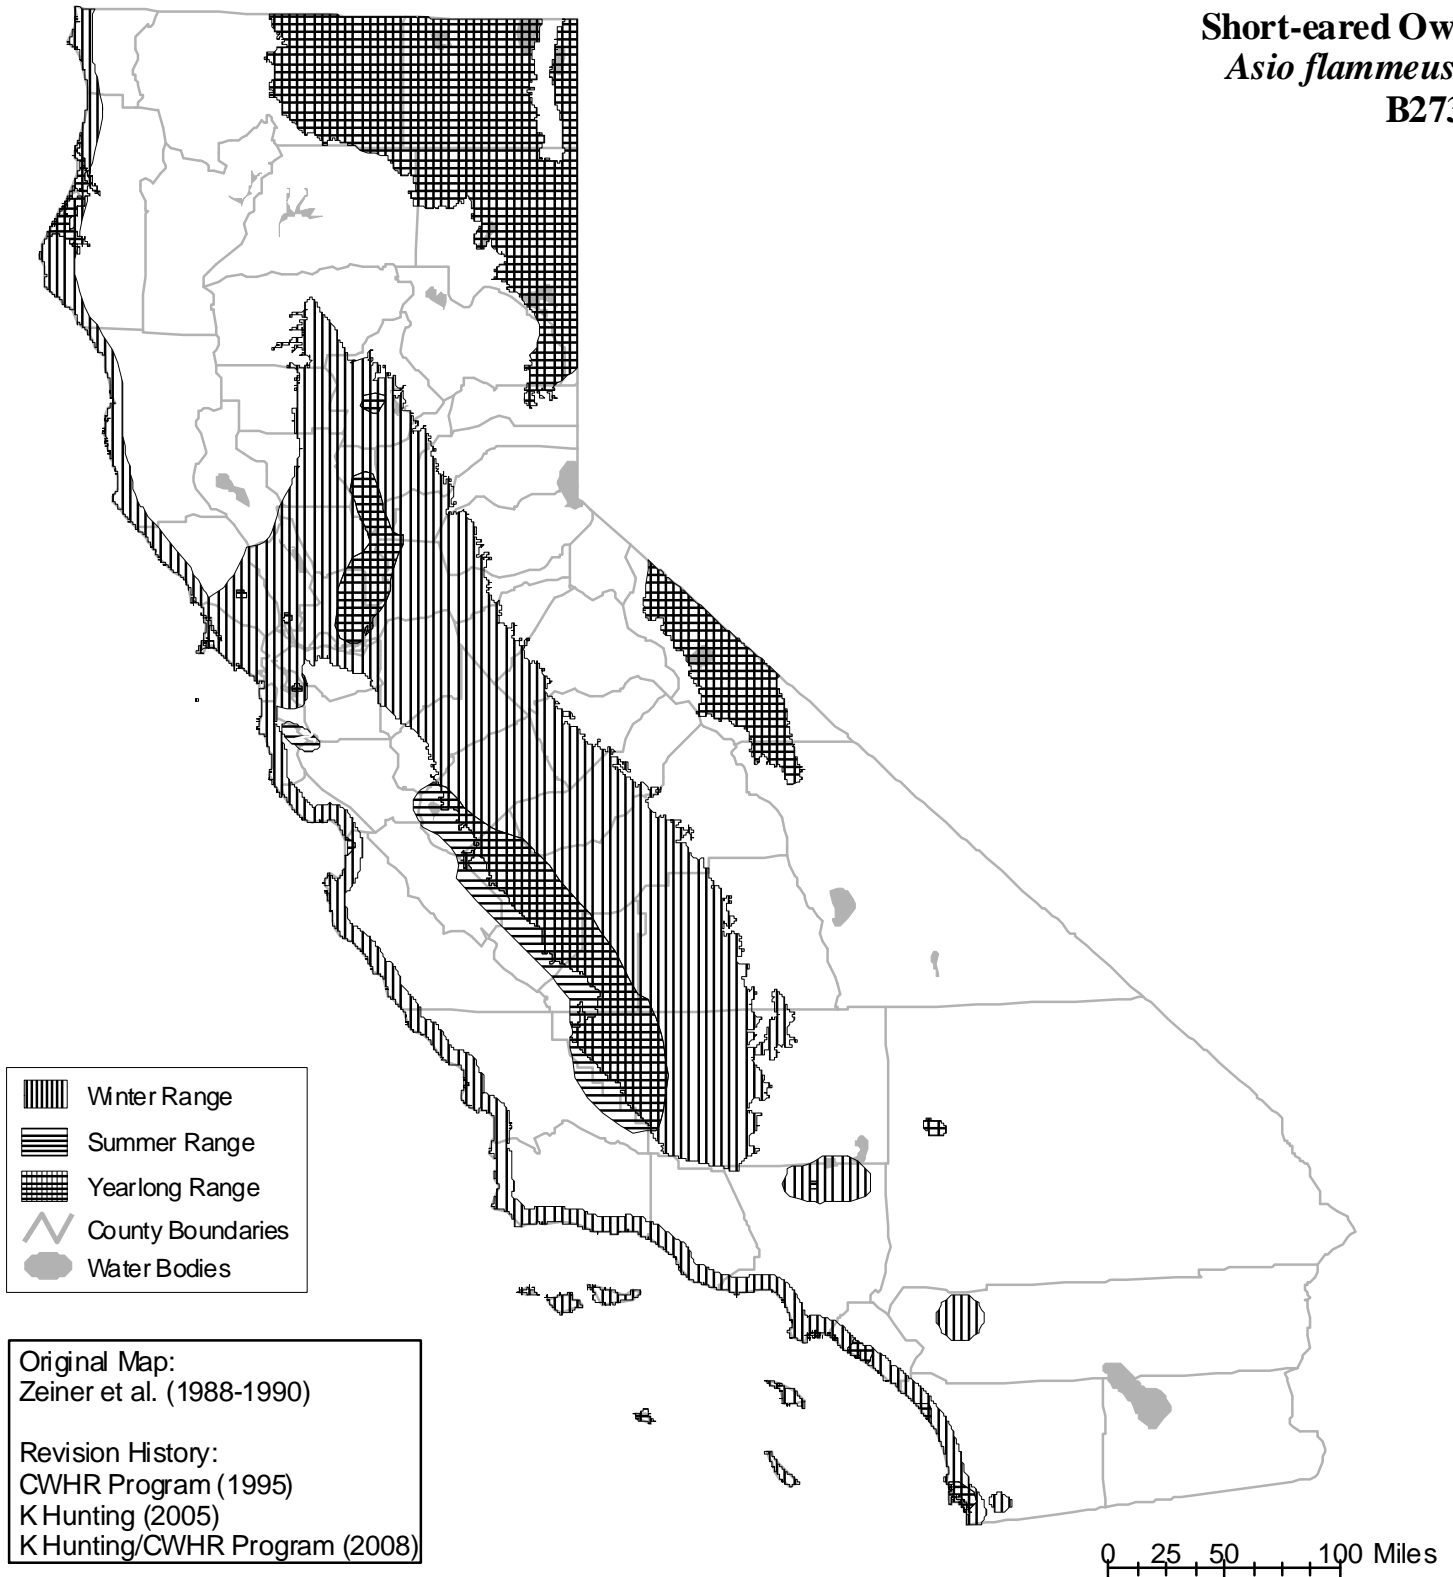

# California Wildlife Habitat Relationships System

California Department of Fish and Wildlife

California Interagency Wildlife Task Group

---

## Short-eared Owl *Asio flammeus* B273

Range maps are based on available occurrence data and professional knowledge. They represent current, but not historic or potential, range. Unless otherwise noted above, maps were originally published in Zeiner, D.C., W.F. Laudenslayer, Jr., K.E. Mayer, and M. White, eds. 1988-1990. California's Wildlife. Vol. I-III. California Depart. of Fish and Game, Sacramento, California. Updates are noted in maps that have been added or edited since original publication.