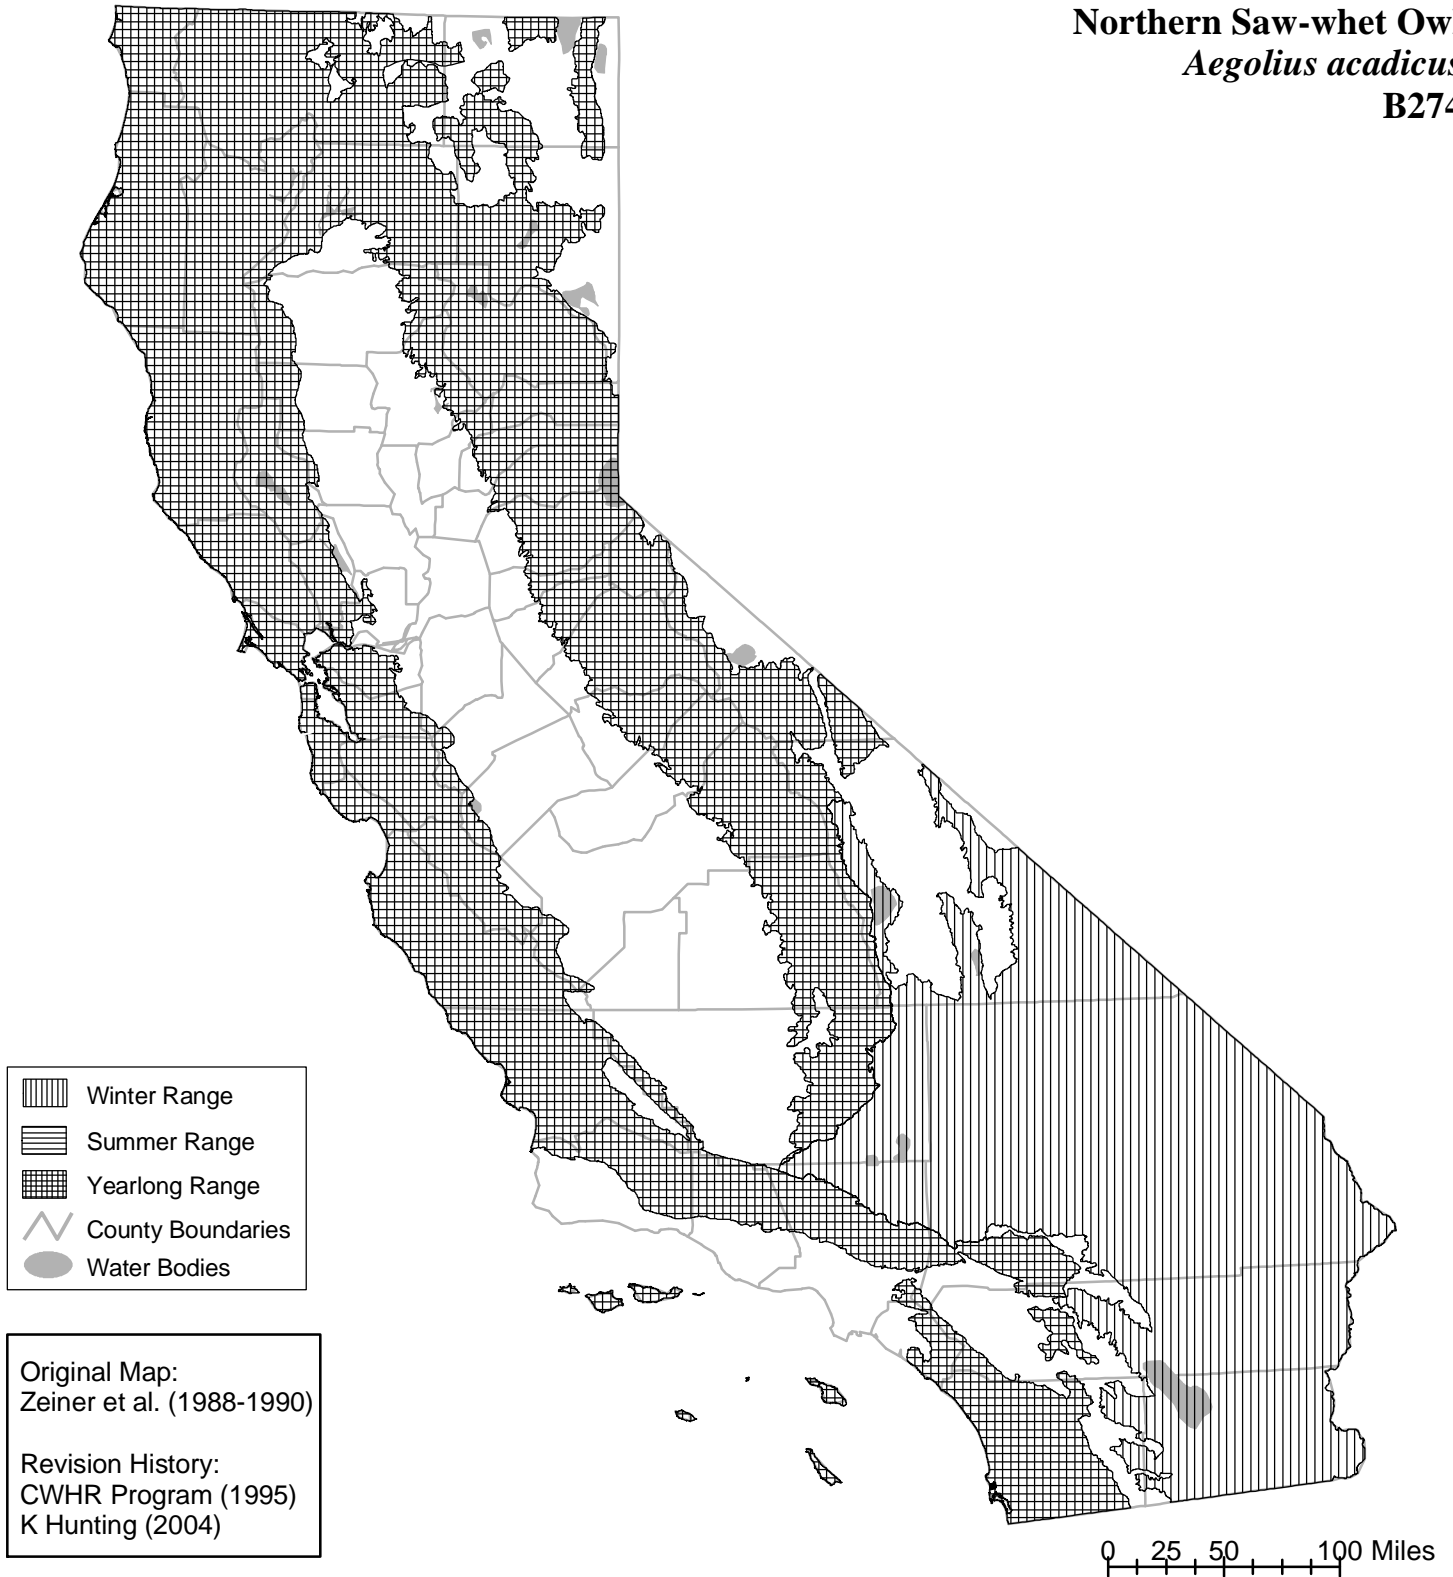

California Wildlife Habitat Relationships System

California Department of Fish and Wildlife

California Interagency Wildlife Task Group

Northern Saw-whet Owl

Aegolius acadicus

B274

Range maps are based on available occurrence data and professional knowledge. They represent current, but not historic or potential, range. Unless otherwise noted above, maps were originally published in Zeiner, D.C., W.F. Laudenslayer, Jr., K.E. Mayer, and M. White, eds. 1988-1990. California's Wildlife. Vol. I-III. California Depart. of Fish and Game, Sacramento, California. Updates are noted in maps that have been added or edited since original publication.