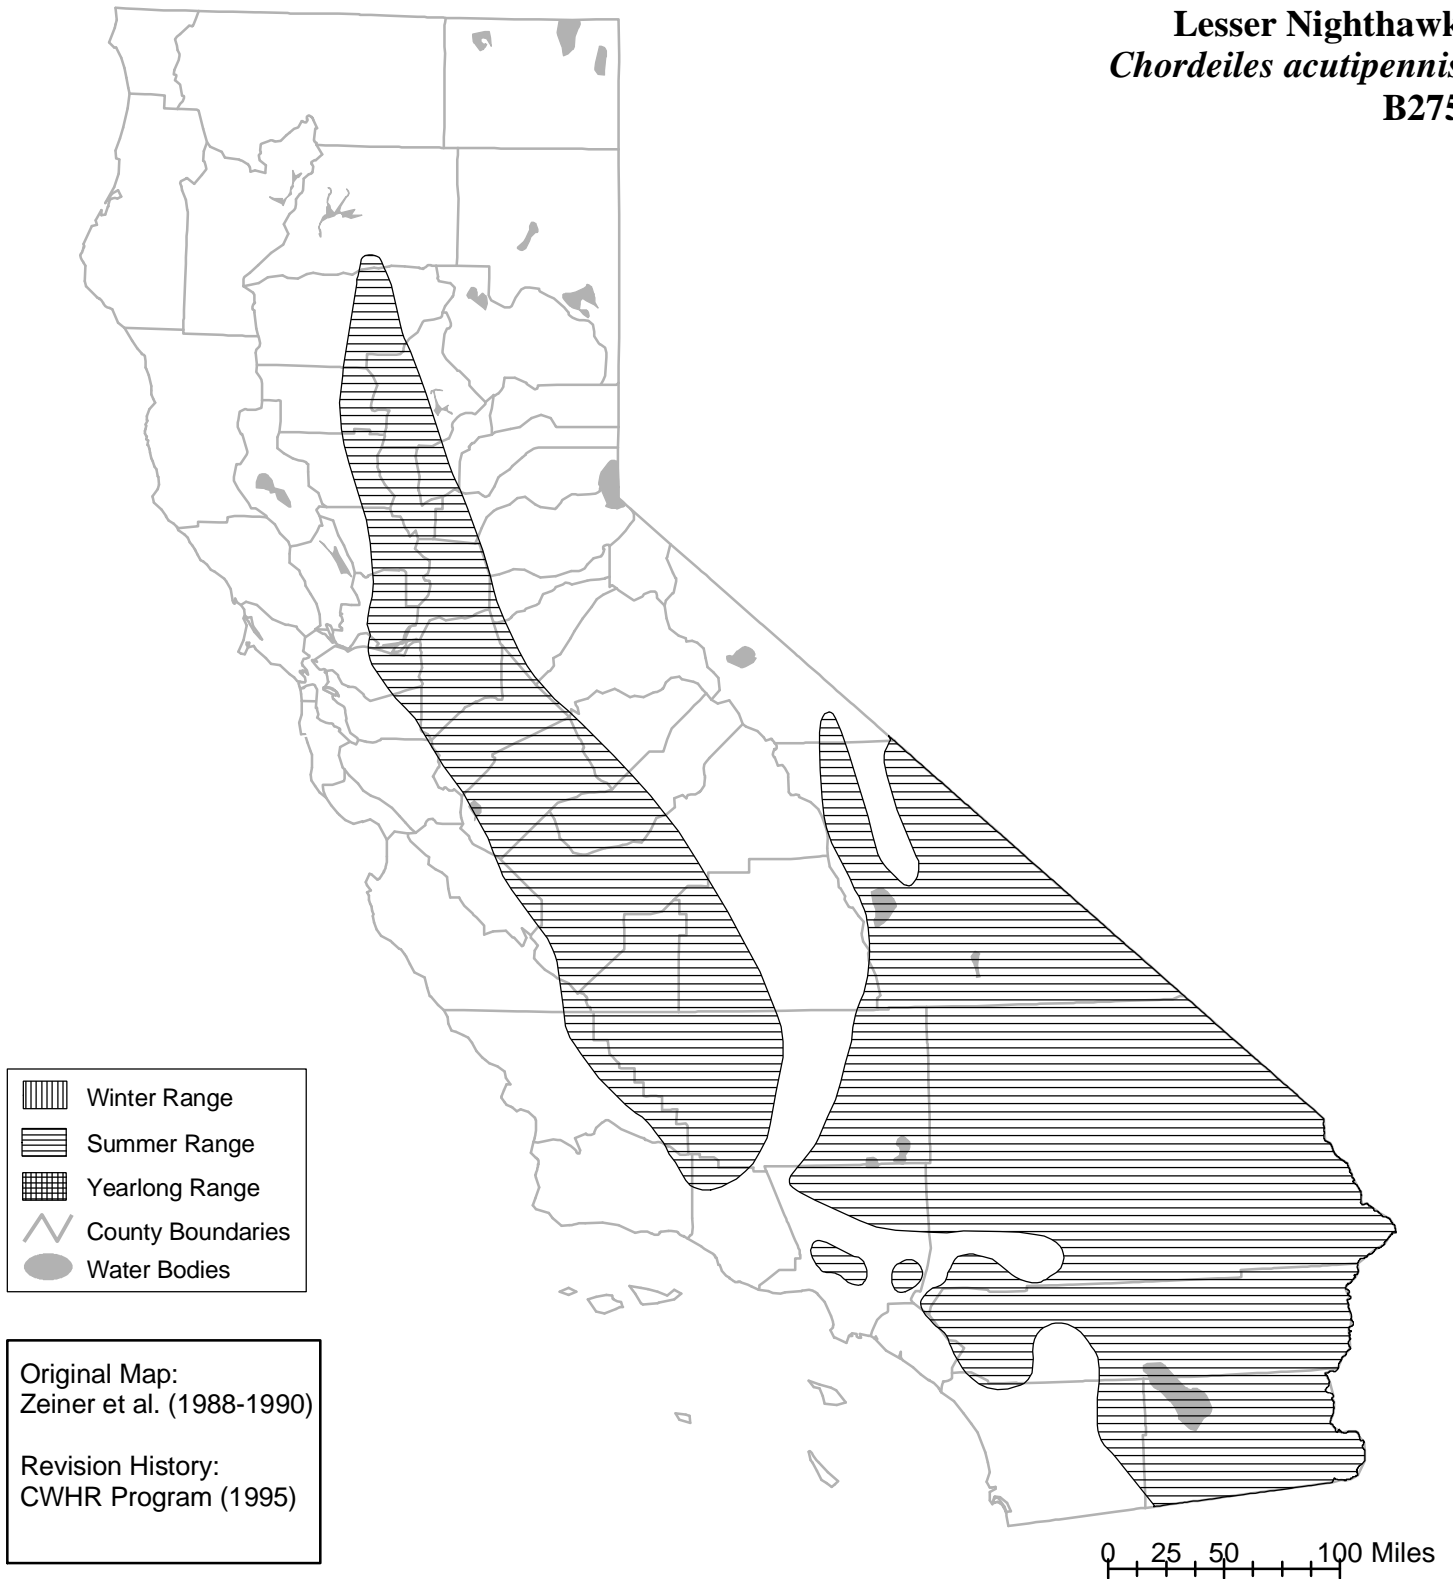

California Wildlife Habitat Relationships System

California Department of Fish and Wildlife

California Interagency Wildlife Task Group

Lesser Nighthawk *Chordeiles acutipennis* B275

Range maps are based on available occurrence data and professional knowledge. They represent current, but not historic or potential, range. Unless otherwise noted above, maps were originally published in Zeiner, D.C., W.F. Laudenslayer, Jr., K.E. Mayer, and M. White, eds. 1988-1990. California's Wildlife. Vol. I-III. California Depart. of Fish and Game, Sacramento, California. Updates are noted in maps that have been added or edited since original publication.