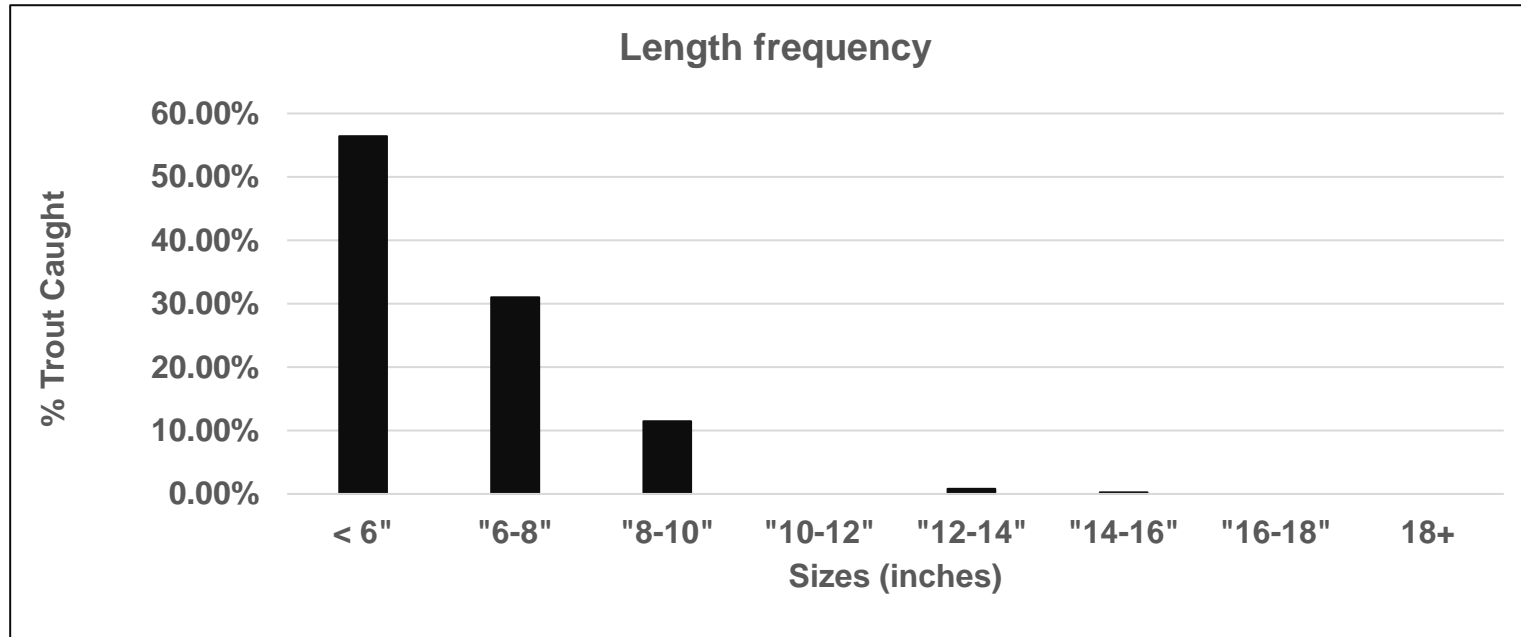

2020 Caples Creek Angler Survey Box Results

# Forms	Fish caught per hour	Species composition- Brown Trout	Species composition- Rainbow Trout	Species composition- Brook Trout
51	2.5	4.55%	44.92%	50.53%

Angler satisfaction survey: -2 (low) to 2 (high)

Average angler experience	Average angler rating of fish size	Average angler rating of fish numbers
1.2	0.2	0.8