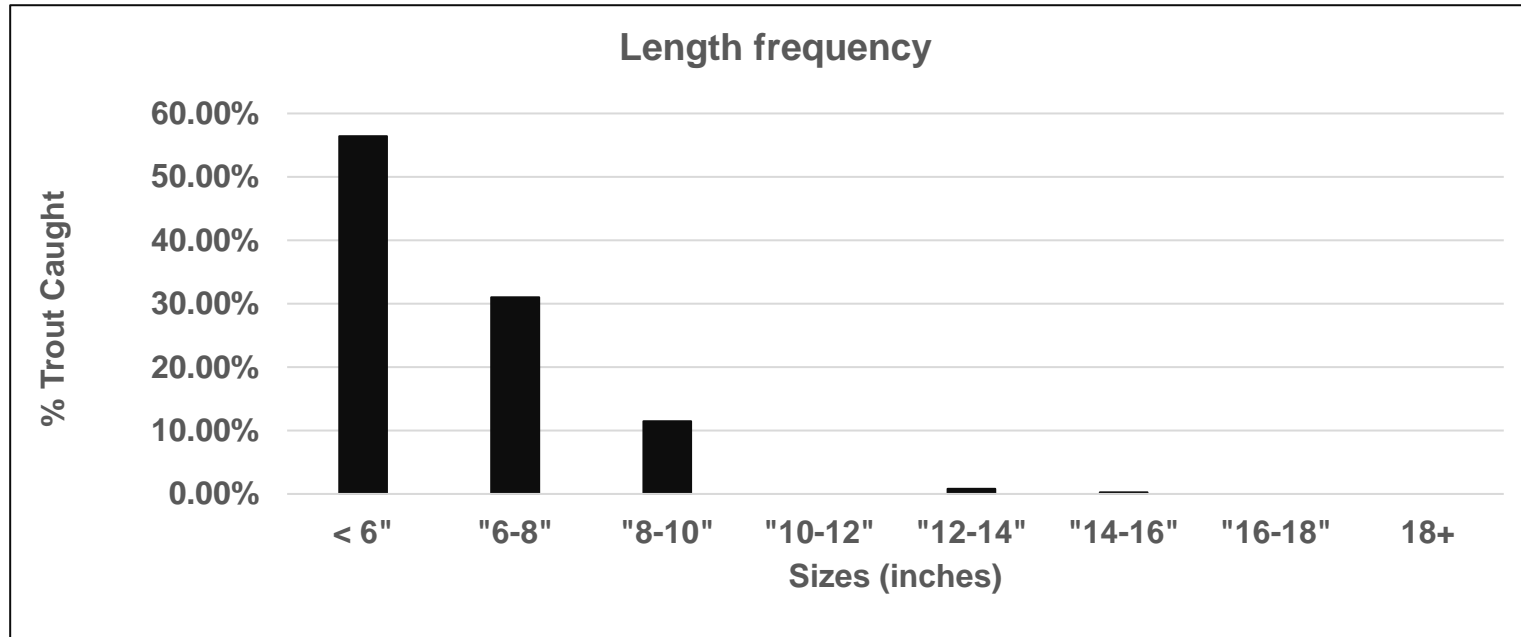

## 2020 Caples Creek Angler Survey Box Results

# Forms	Fish caught per hour	Species composition- Brown Trout	Species composition- Rainbow Trout	Species composition- Brook Trout
51	2.5	4.55%	44.92%	50.53%

## Angler satisfaction survey: -2 (low) to 2 (high)

Average angler experience	Average angler rating of fish size	Average angler rating of fish numbers
1.2	0.2	0.8