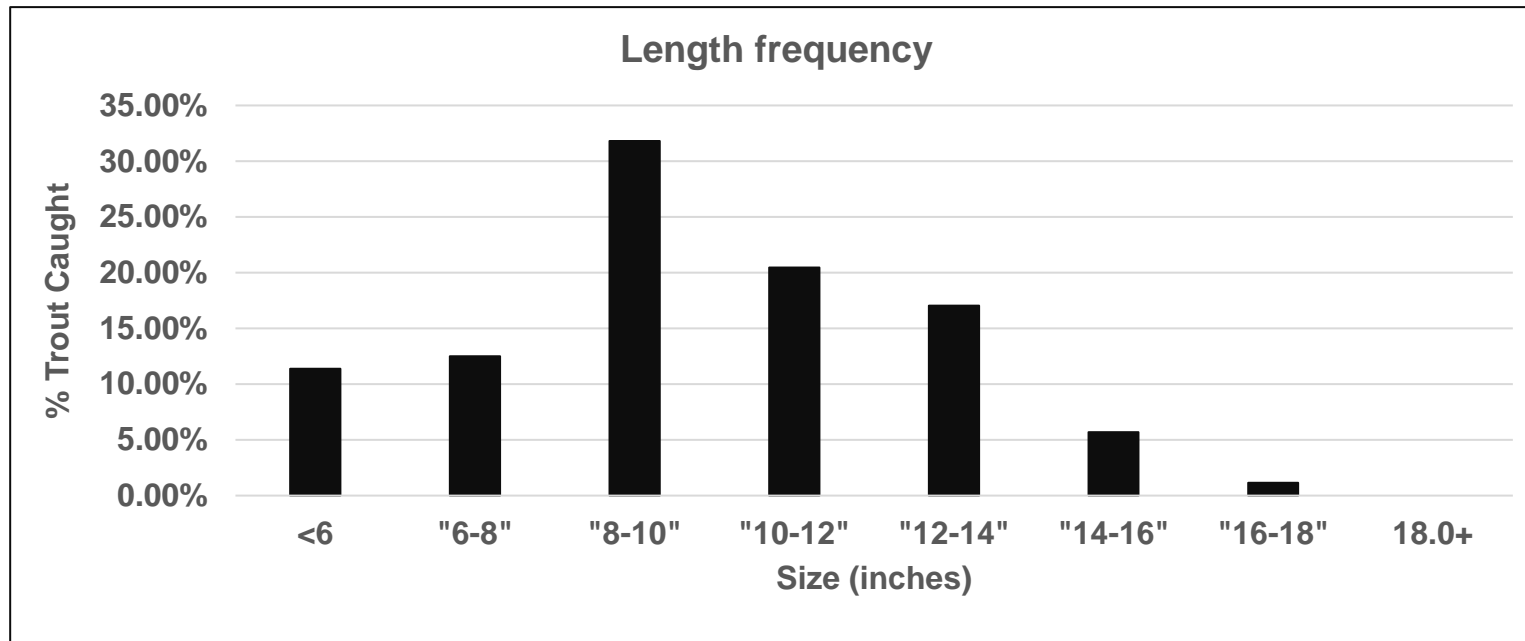

2020 Nelson Creek Angler Survey Box Results

# Forms	Fish caught per hour	Species composition- Brown Trout	Species composition- Rainbow Trout	Species composition- other
13	2.1	0%	100.00%	0%

Angler satisfaction survey: -2 (low) to 2 (high)

Average angler experience	Average angler rating of fish size	Average angler rating of fish numbers
1.4	1.2	1.1