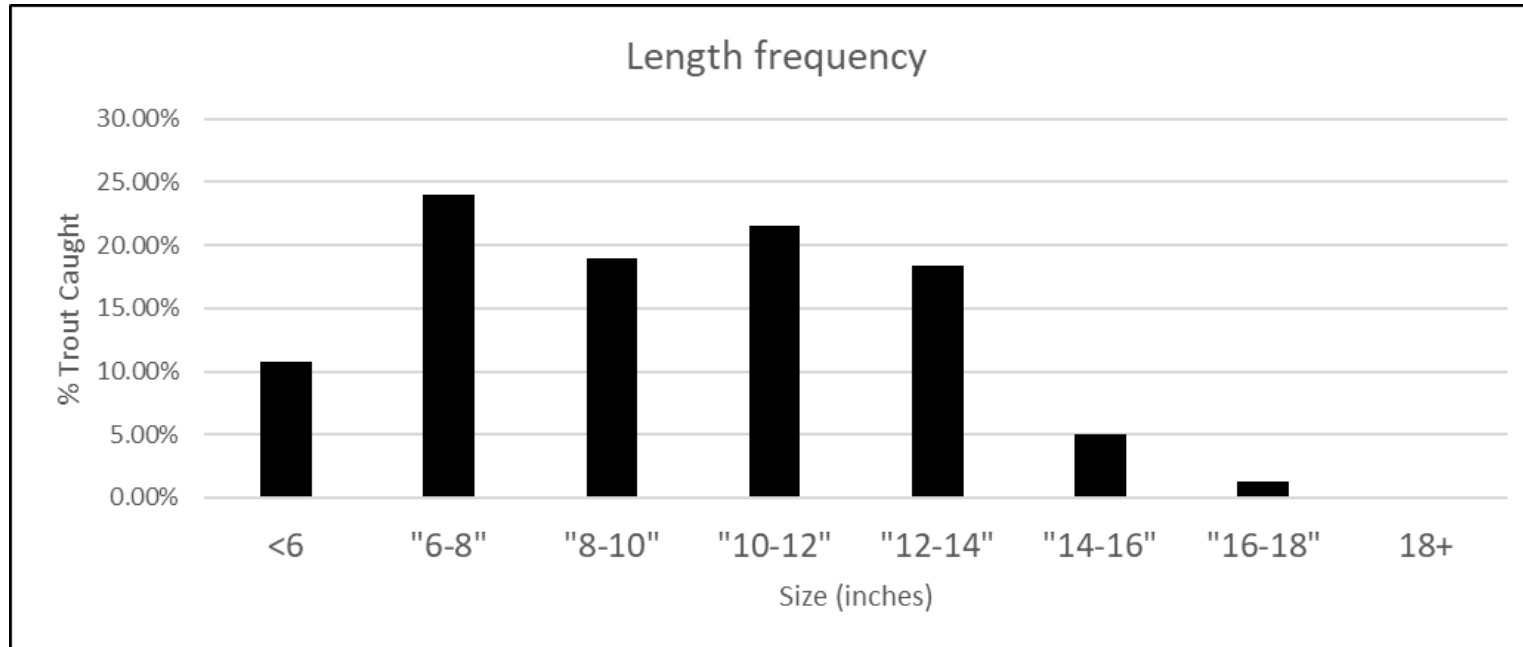

# Forms	Fish caught per hour	Species composition- Brown Trout	Species composition- Rainbow Trout	Species composition- Other
43	0.84	80.00%	20.00%	0.00%

Figure 1: Length of trout caught in Hot Creek in 2020

## Angler satisfaction survey: -2 (low) to 2 (high)

Average angler experience	Average angler rating of fish size	Average angler rating of fish numbers
1.3	0.8	0.9