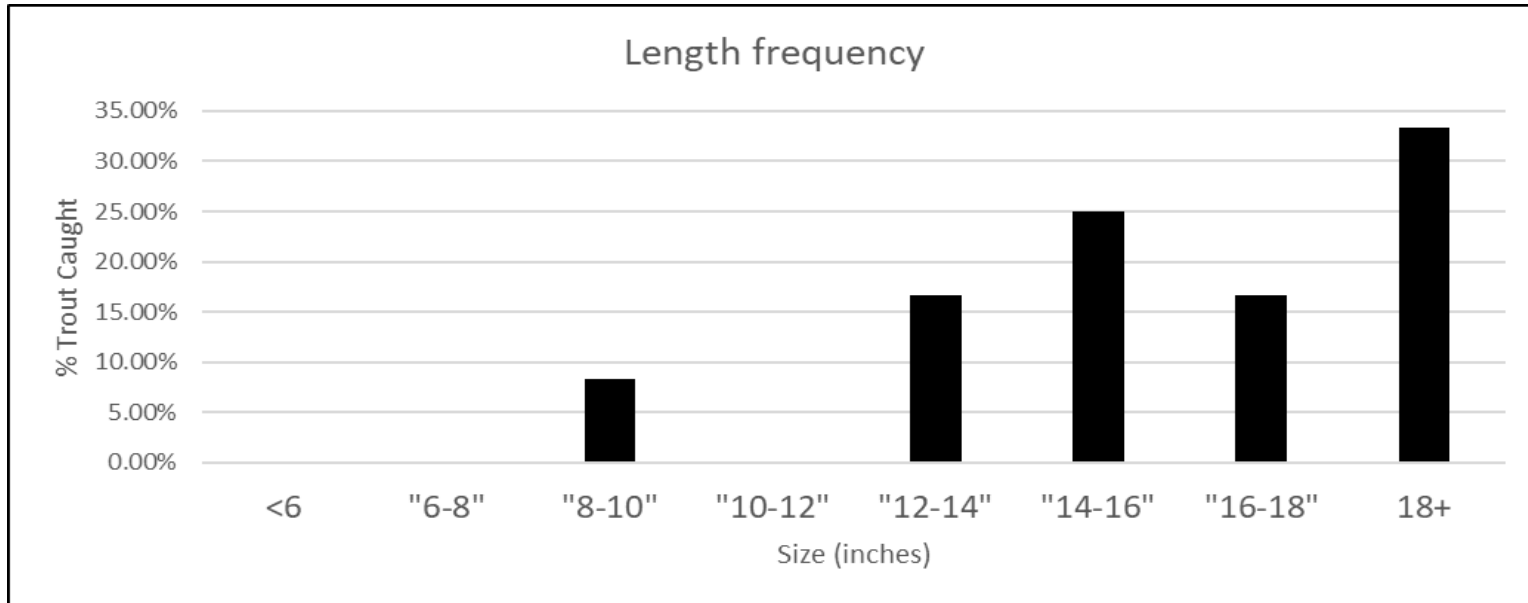

# Forms	Fish caught per hour	Species composition- Brook Trout	Species composition- Cutthroat Trout	Species composition- Other
22	0.06	40.00%	60.00%	0.00%

Figure 1: Length of trout caught in Kirman Lake in 2020

Angler satisfaction survey: -2 (low) to 2 (high)

Average angler experience	Average angler rating of fish size	Average angler rating of fish numbers
-0.3	0	-0.9