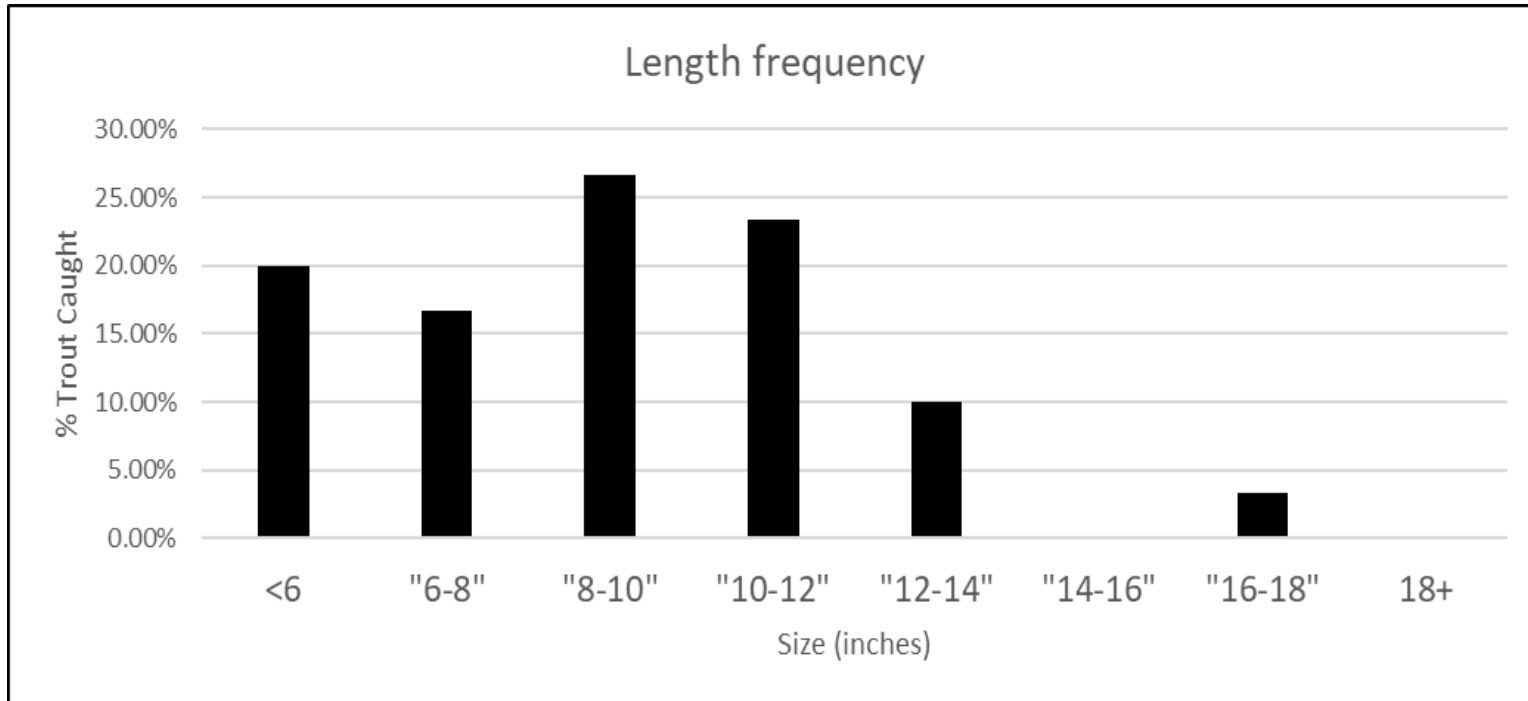

# Forms	Fish caught per hour	Species composition- Brown Trout	Species composition- Rainbow Trout	Species composition- Other
6	2.14	80.00%	20.00%	0.00%

Figure 1: Length of trout caught in the Lower Owens River in 2020

Angler satisfaction survey: -2 (low) to 2 (high)

Average angler experience	Average angler rating of fish size	Average angler rating of fish numbers
1	0.7	0.7