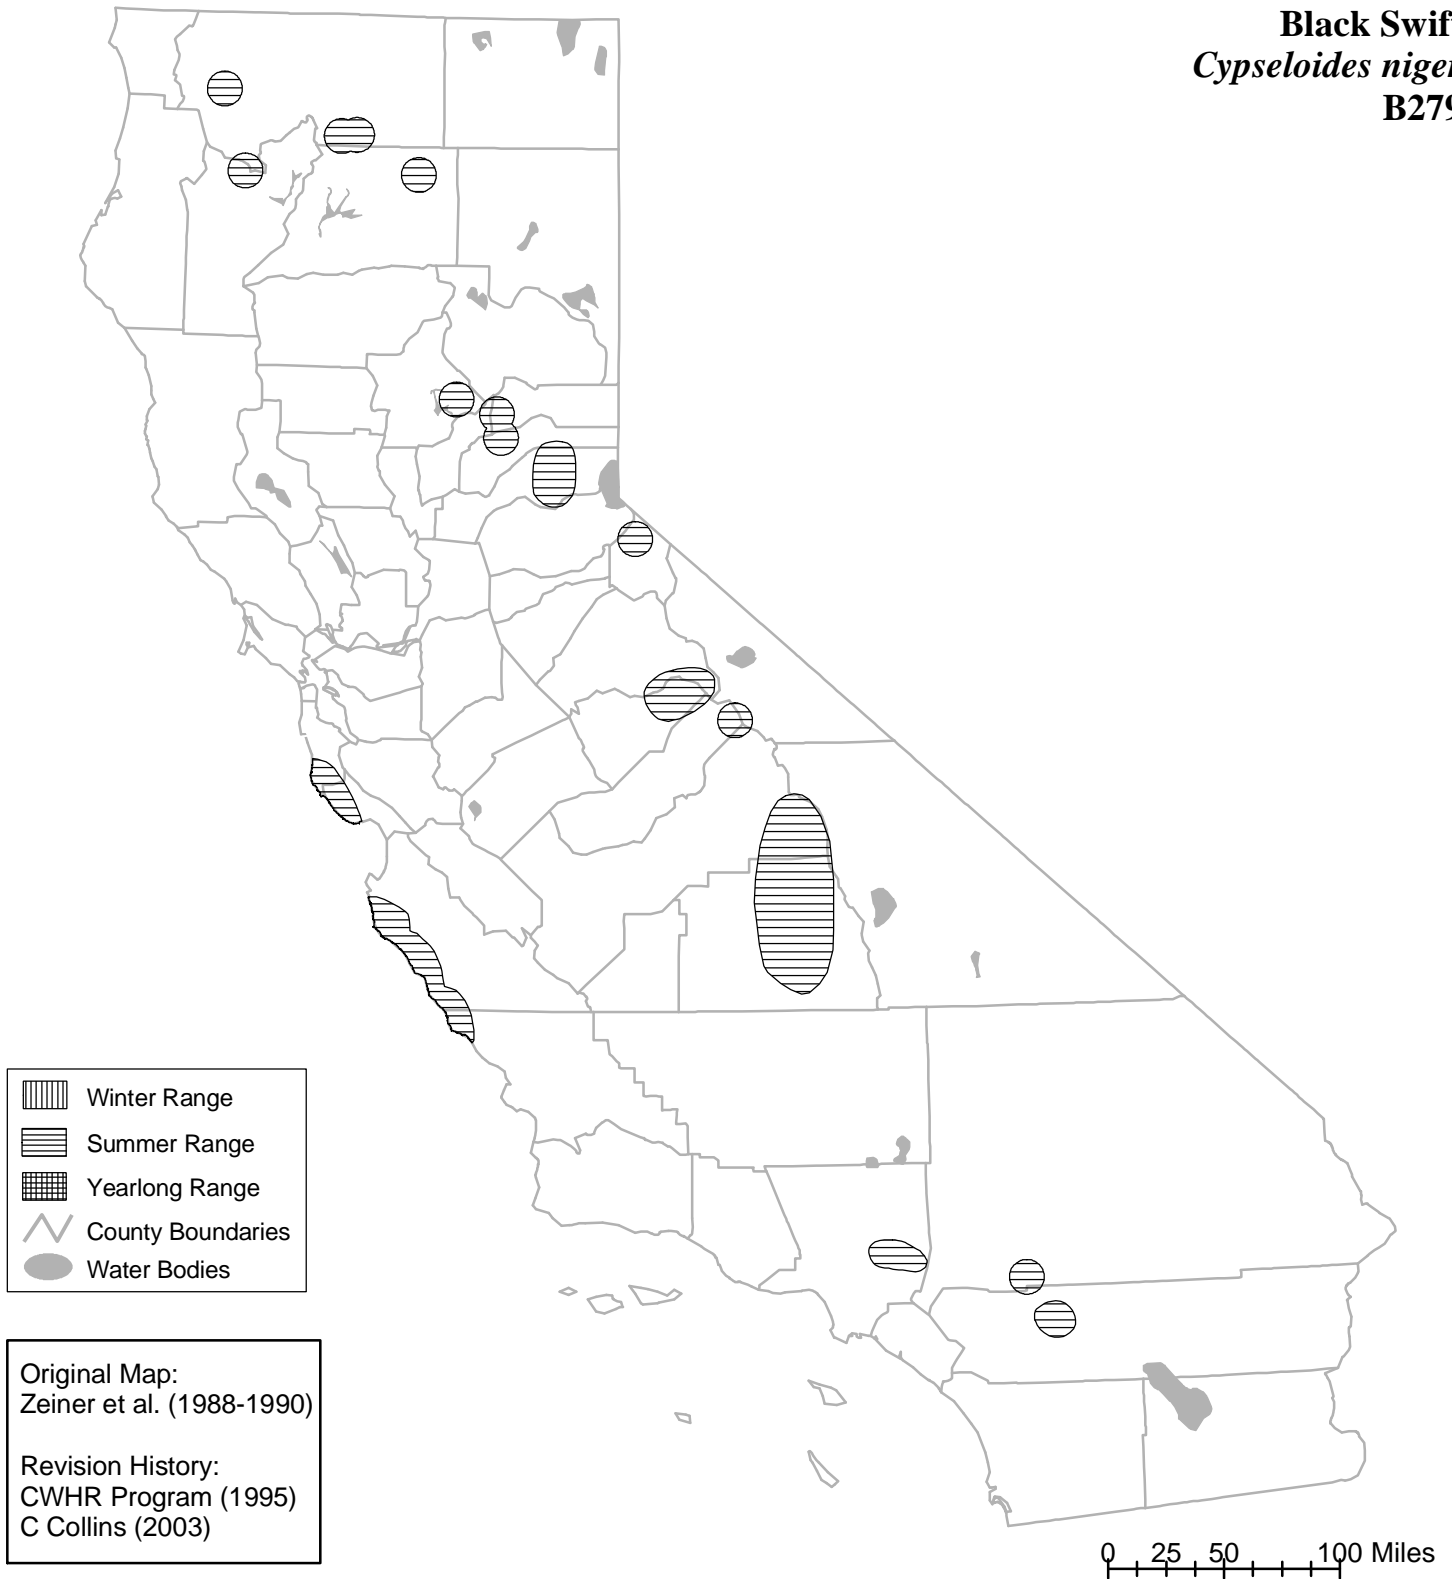

California Wildlife Habitat Relationships System

California Department of Fish and Wildlife

California Interagency Wildlife Task Group

Black Swift *Cypseloides niger* B279

Range maps are based on available occurrence data and professional knowledge. They represent current, but not historic or potential, range. Unless otherwise noted above, maps were originally published in Zeiner, D.C., W.F. Laudenslayer, Jr., K.E. Mayer, and M. White, eds. 1988-1990. California's Wildlife. Vol. I-III. California Depart. of Fish and Game, Sacramento, California. Updates are noted in maps that have been added or edited since original publication.