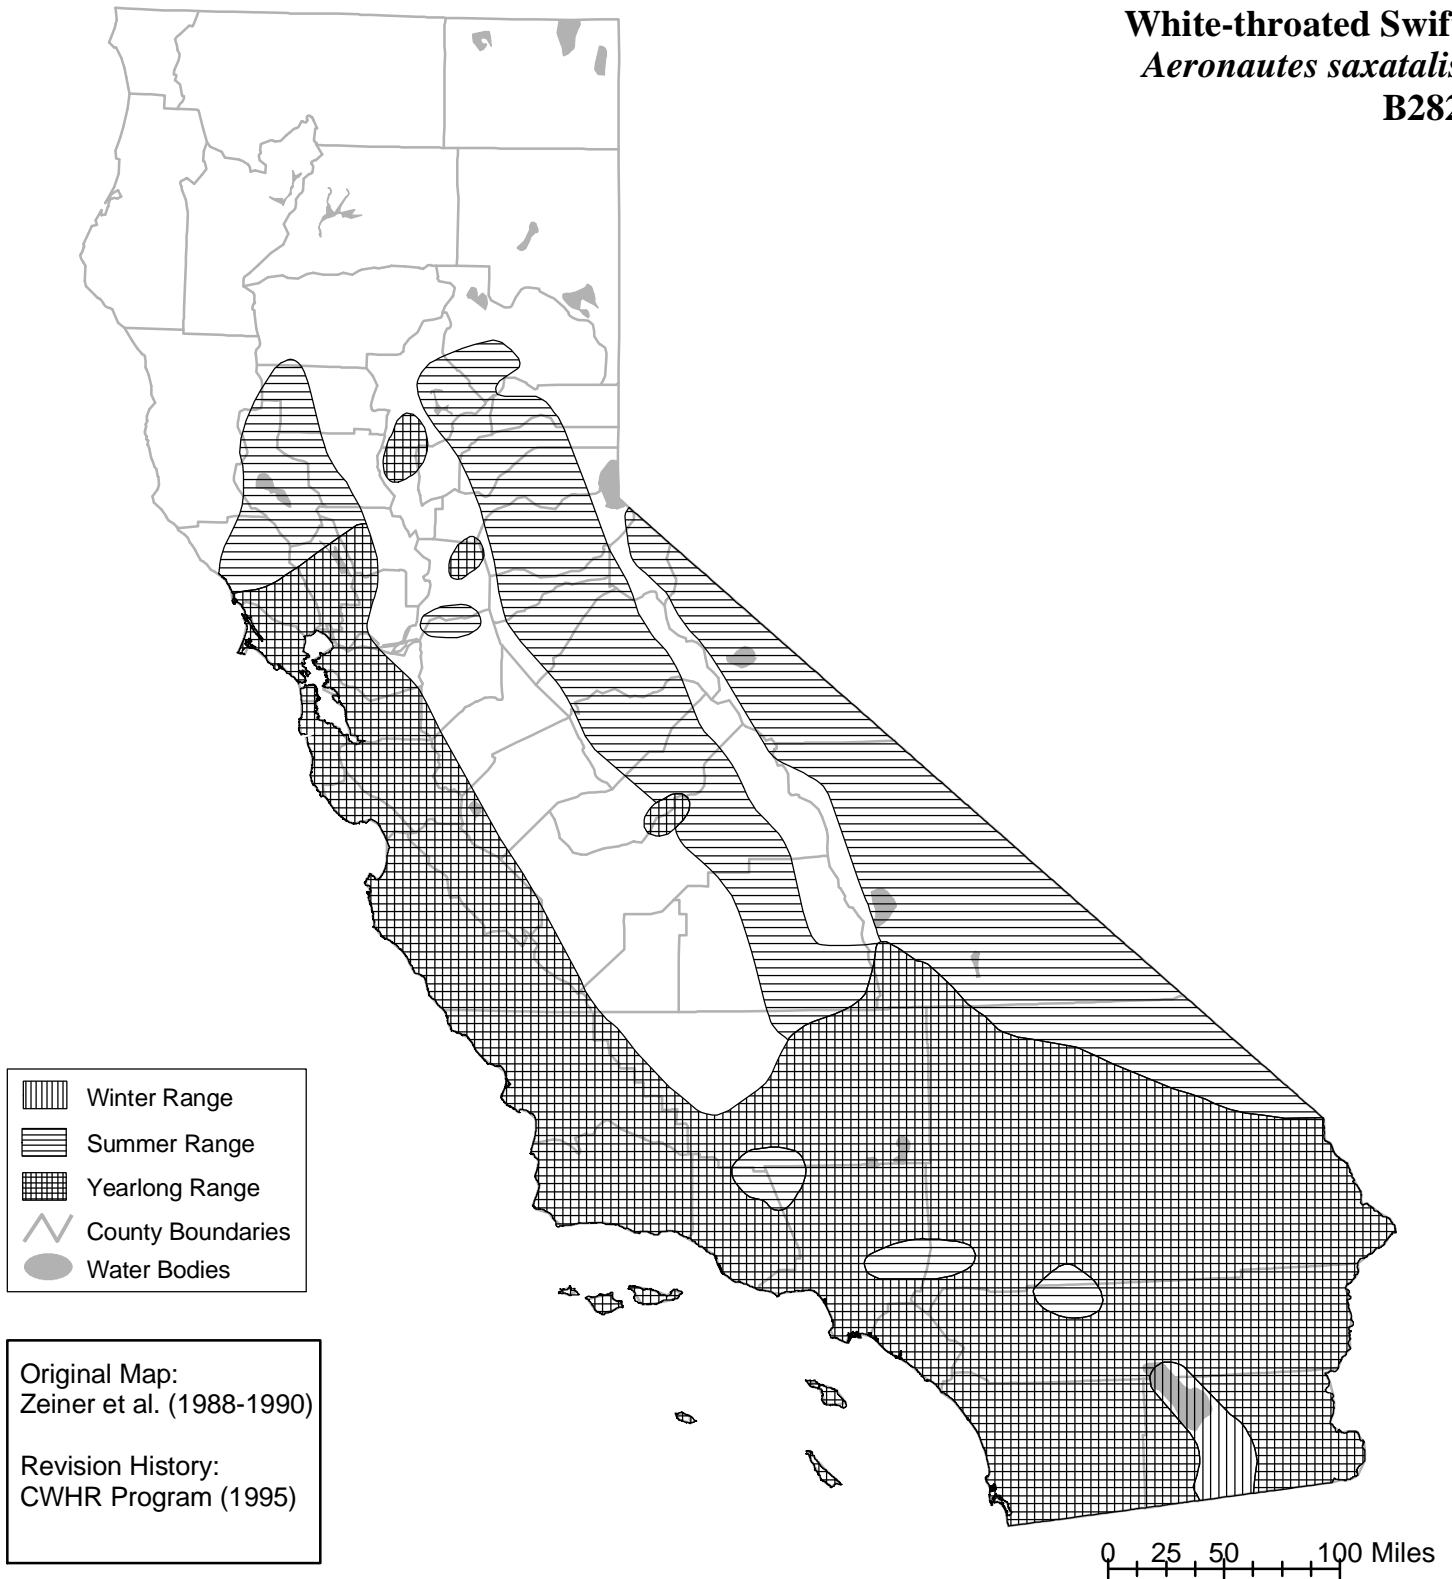

California Wildlife Habitat Relationships System

California Department of Fish and Wildlife

California Interagency Wildlife Task Group

White-throated Swift *Aeronautes saxatalis* B282

Range maps are based on available occurrence data and professional knowledge. They represent current, but not historic or potential, range. Unless otherwise noted above, maps were originally published in Zeiner, D.C., W.F. Laudenslayer, Jr., K.E. Mayer, and M. White, eds. 1988-1990. California's Wildlife. Vol. I-III. California Depart. of Fish and Game, Sacramento, California. Updates are noted in maps that have been added or edited since original publication.