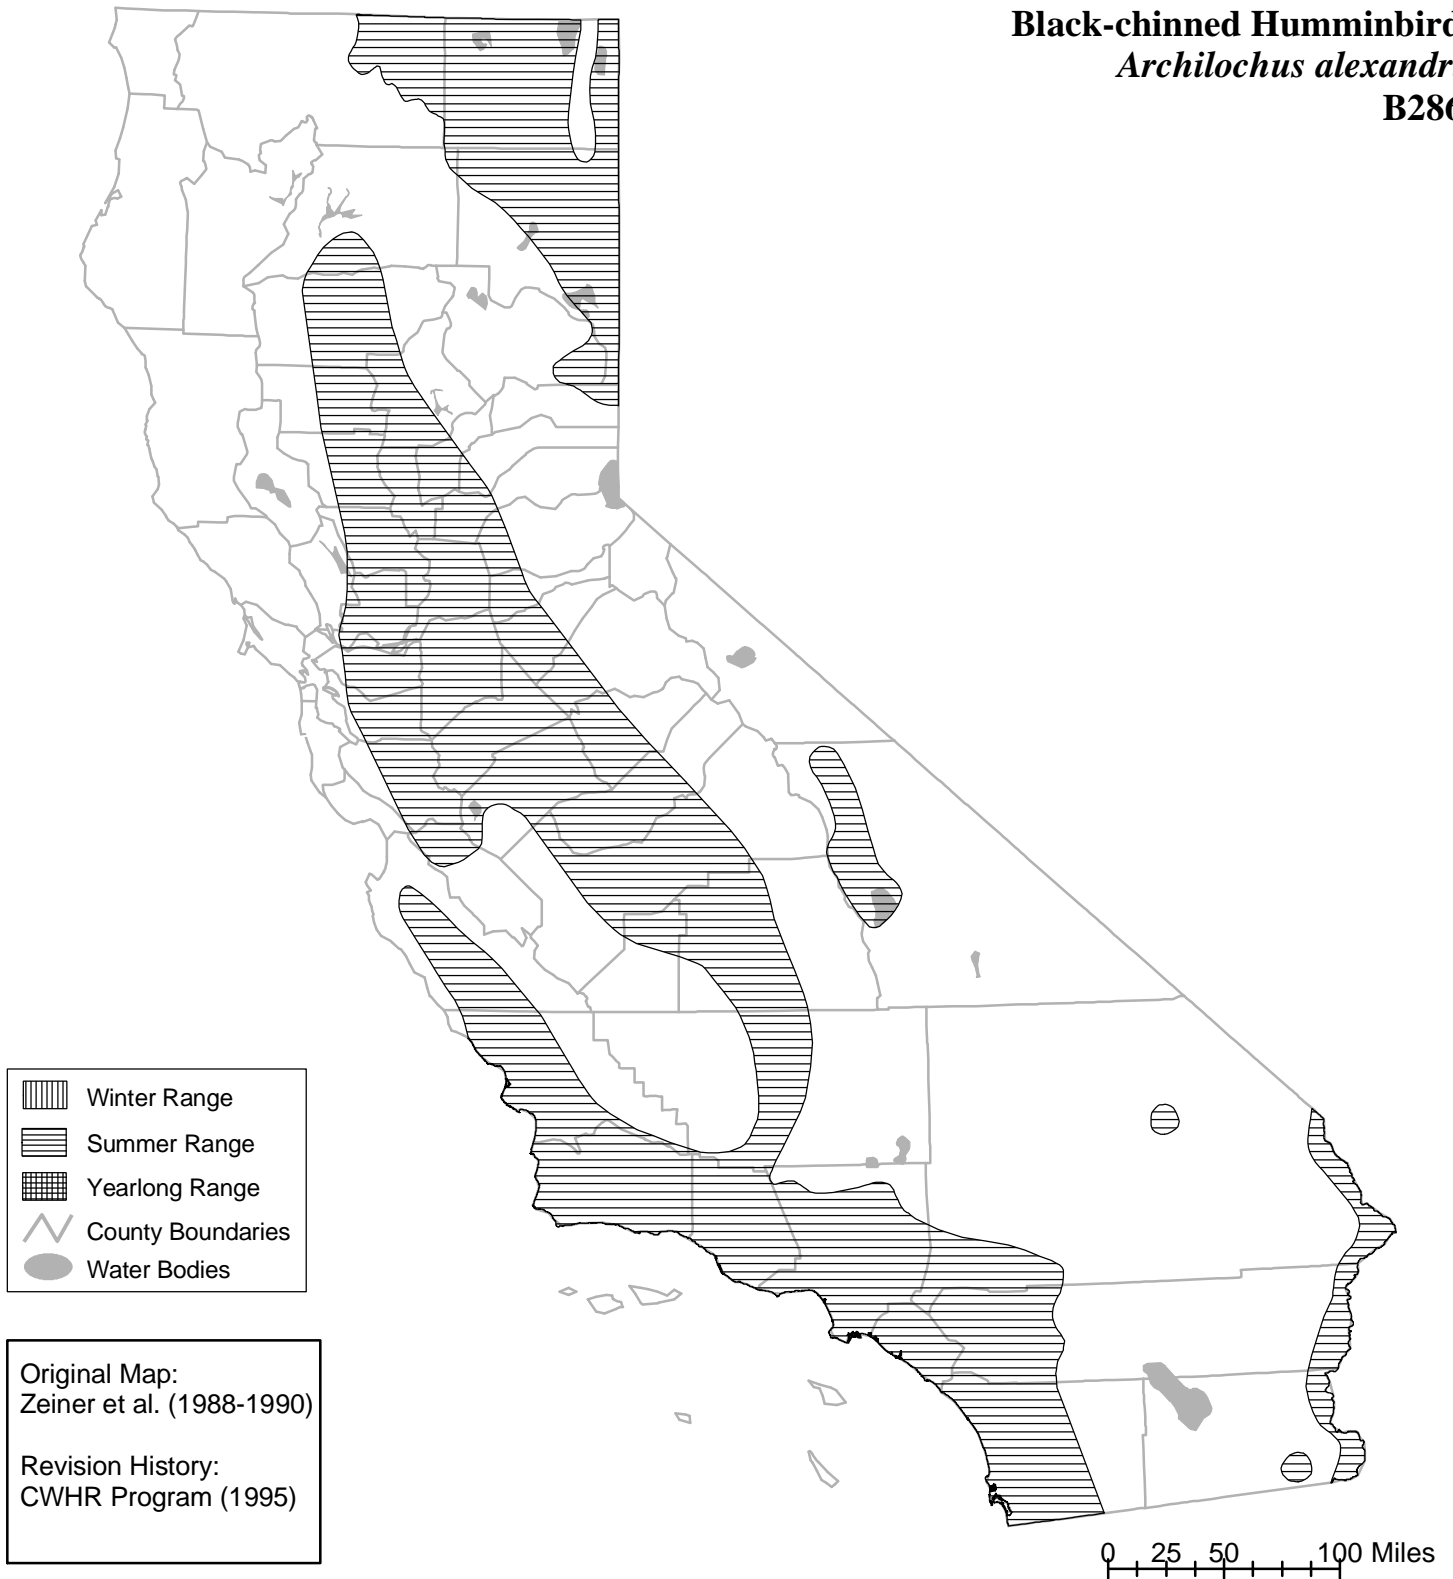

California Wildlife Habitat Relationships System

California Department of Fish and Wildlife

California Interagency Wildlife Task Group

Black-chinned Humminbird *Archilochus alexandri* B286

Range maps are based on available occurrence data and professional knowledge. They represent current, but not historic or potential, range. Unless otherwise noted above, maps were originally published in Zeiner, D.C., W.F. Laudenslayer, Jr., K.E. Mayer, and M. White, eds. 1988-1990. California's Wildlife. Vol. I-III. California Depart. of Fish and Game, Sacramento, California. Updates are noted in maps that have been added or edited since original publication.