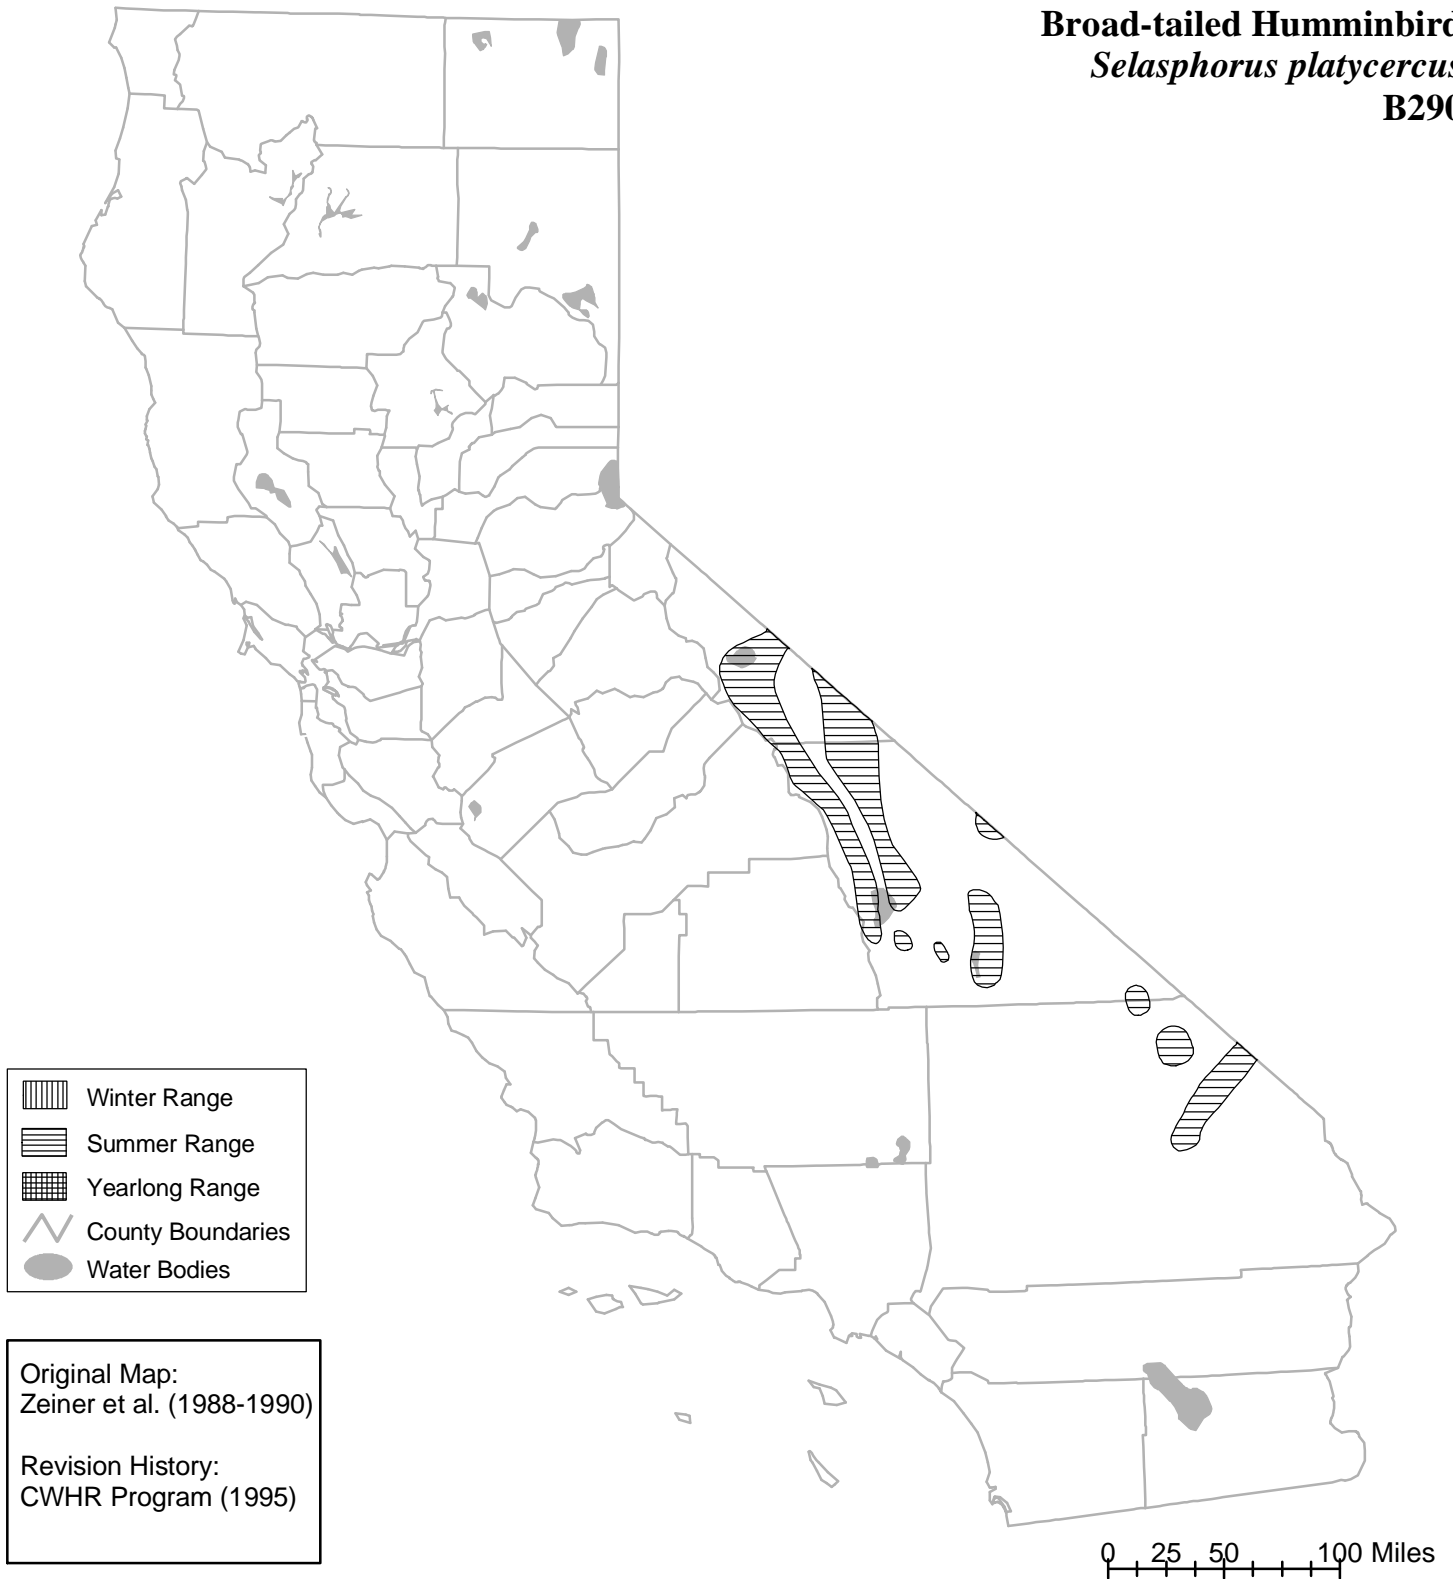

# California Wildlife Habitat Relationships System

California Department of Fish and Wildlife

California Interagency Wildlife Task Group

## Broad-tailed Humminbird *Selasphorus platycercus* B290

Range maps are based on available occurrence data and professional knowledge. They represent current, but not historic or potential, range. Unless otherwise noted above, maps were originally published in Zeiner, D.C., W.F. Laudenslayer, Jr., K.E. Mayer, and M. White, eds. 1988-1990. California's Wildlife. Vol. I-III. California Depart. of Fish and Game, Sacramento, California. Updates are noted in maps that have been added or edited since original publication.