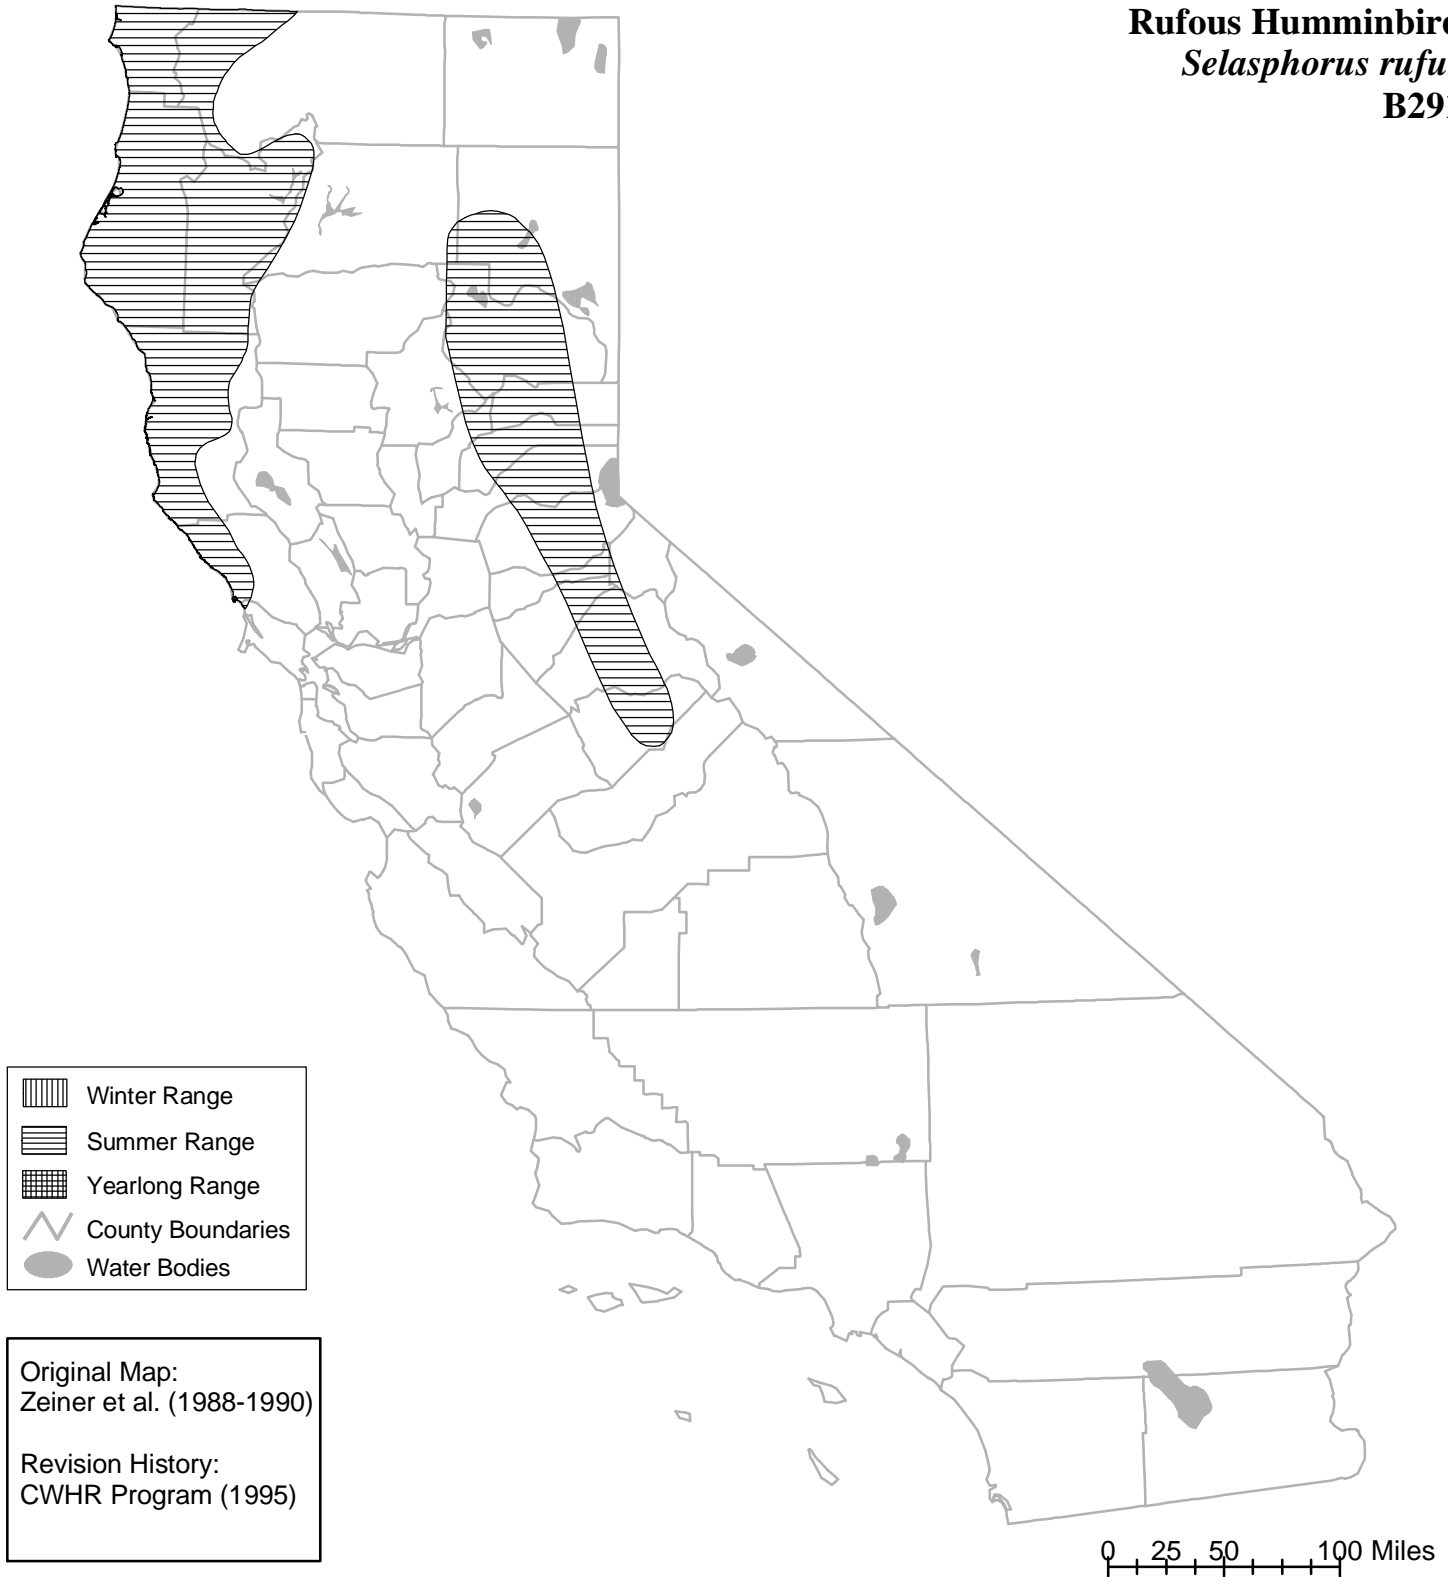

California Wildlife Habitat Relationships System

California Department of Fish and Wildlife

California Interagency Wildlife Task Group

Rufous Humminbird *Selasphorus rufus* B291

Range maps are based on available occurrence data and professional knowledge. They represent current, but not historic or potential, range. Unless otherwise noted above, maps were originally published in Zeiner, D.C., W.F. Laudenslayer, Jr., K.E. Mayer, and M. White, eds. 1988-1990. California's Wildlife. Vol. I-III. California Depart. of Fish and Game, Sacramento, California. Updates are noted in maps that have been added or edited since original publication.