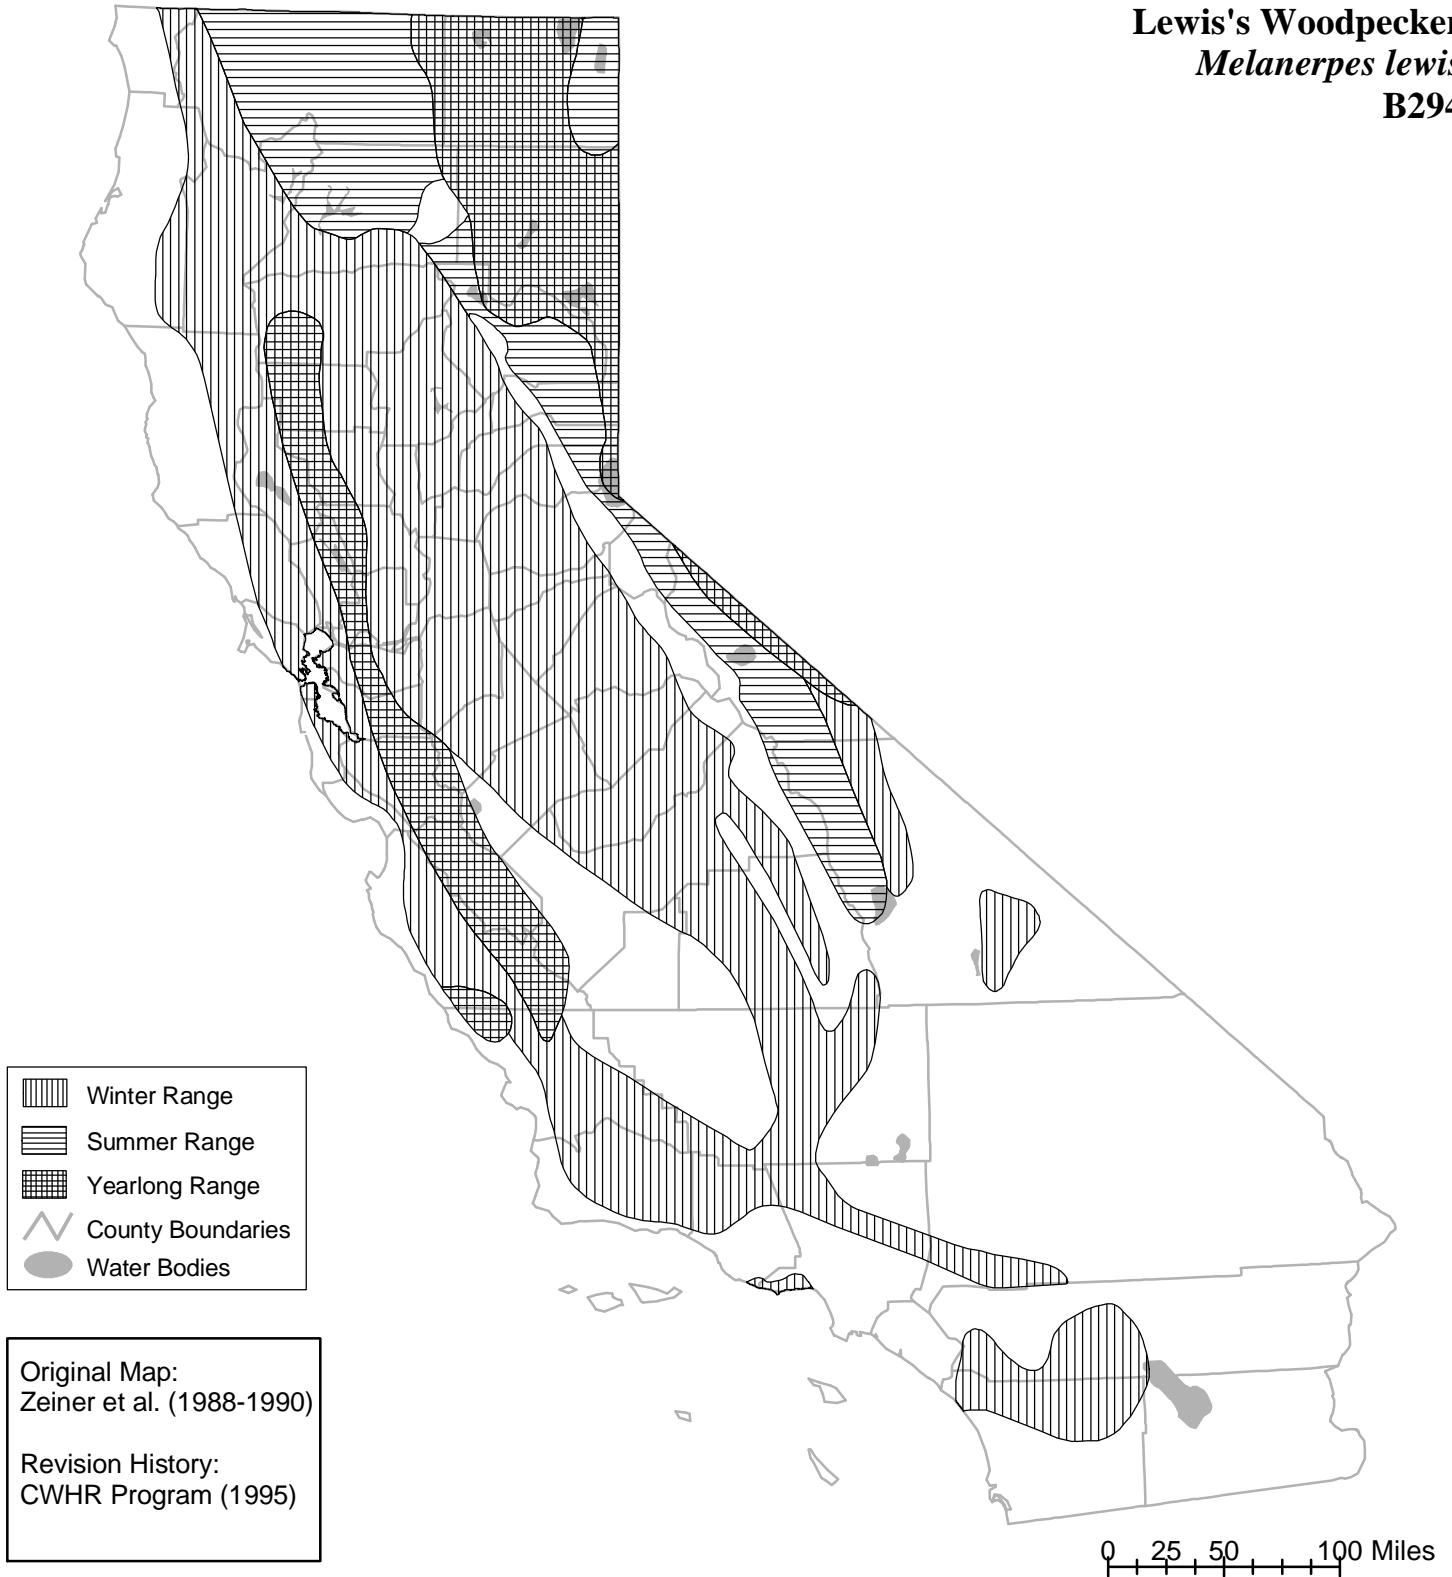

California Wildlife Habitat Relationships System

California Department of Fish and Wildlife

California Interagency Wildlife Task Group

Lewis's Woodpecker *Melanerpes lewis* B294

Range maps are based on available occurrence data and professional knowledge. They represent current, but not historic or potential, range. Unless otherwise noted above, maps were originally published in Zeiner, D.C., W.F. Laudenslayer, Jr., K.E. Mayer, and M. White, eds. 1988-1990. California's Wildlife. Vol. I-III. California Depart. of Fish and Game, Sacramento, California. Updates are noted in maps that have been added or edited since original publication.