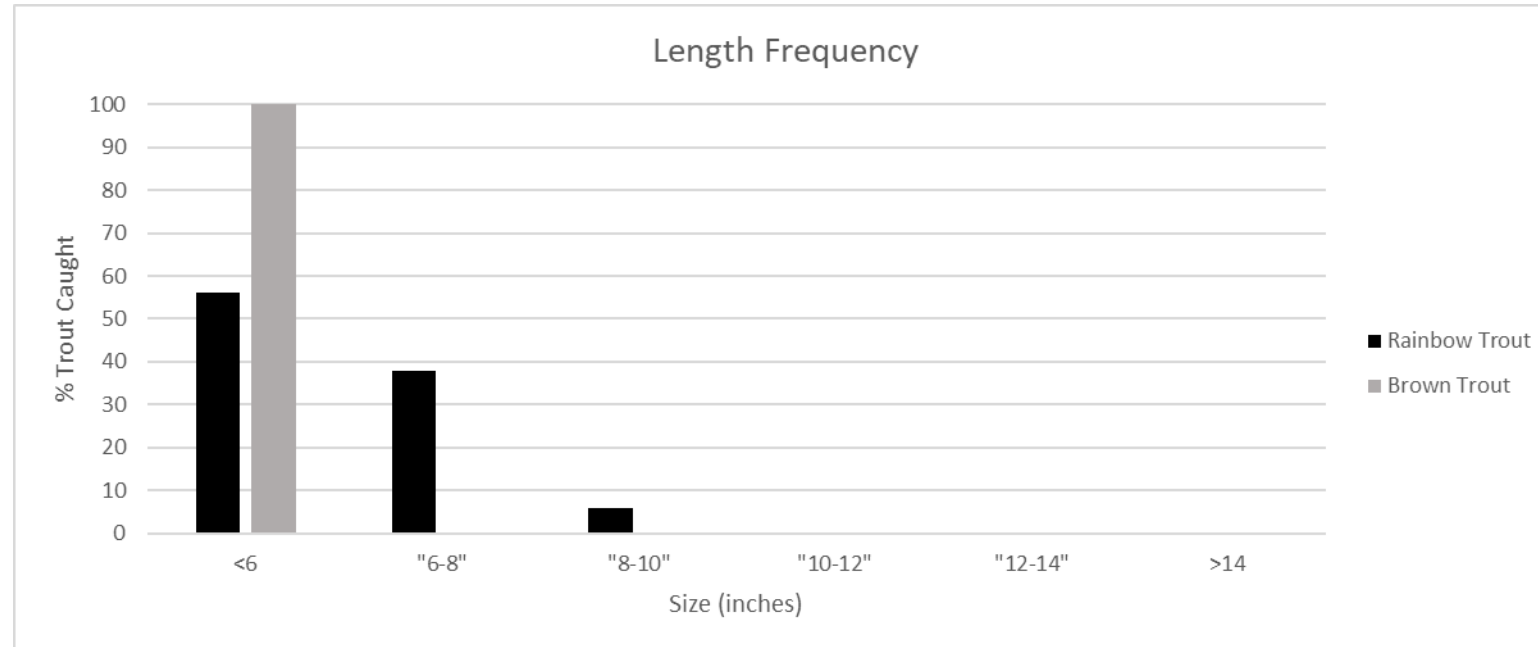

2019 San Antonio Creek Angler Survey Box Results (Sum of all 4 locations)

# Forms	Fish caught per hour	Species composition- Brown Trout	Species composition- Rainbow Trout	Species composition- other
7	0.91	11.00%	89.00%	0.00%

Angler satisfaction survey: -2 (low) to 2 (high)

Average angler experience	Average angler rating of fish size	Average angler rating of fish numbers
1.1	0.6	1.0