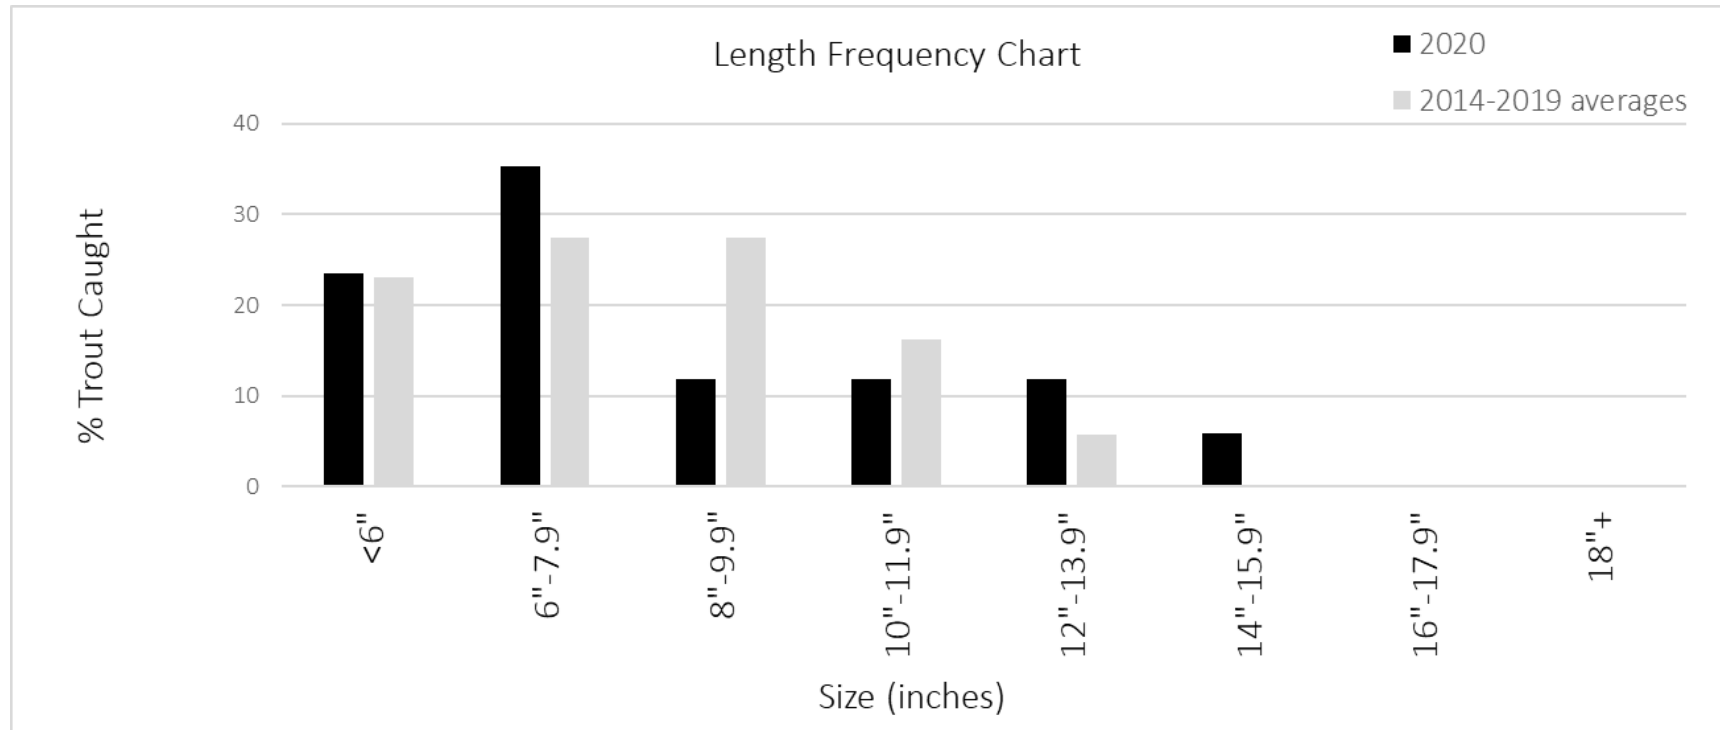

Antelope Creek Angler Survey Box Results

Year	# Forms	Fish caught per hour	Species composition- Wild Rainbow Trout/steelhead	Species composition- Hatchery Rainbow Trout/steelhead
2020	4	2.33	100%	0%
2014-2019 (averages)	10	2.39	98.8%	1.2%

Angler satisfaction survey (averages): -2 (least satisfied) to +2 (most satisfied)

Year	Overall angling experience	Size of fish	Number of fish
2020	1.25	1.00	1.33
2014-2019	0.97	0.03	0.54