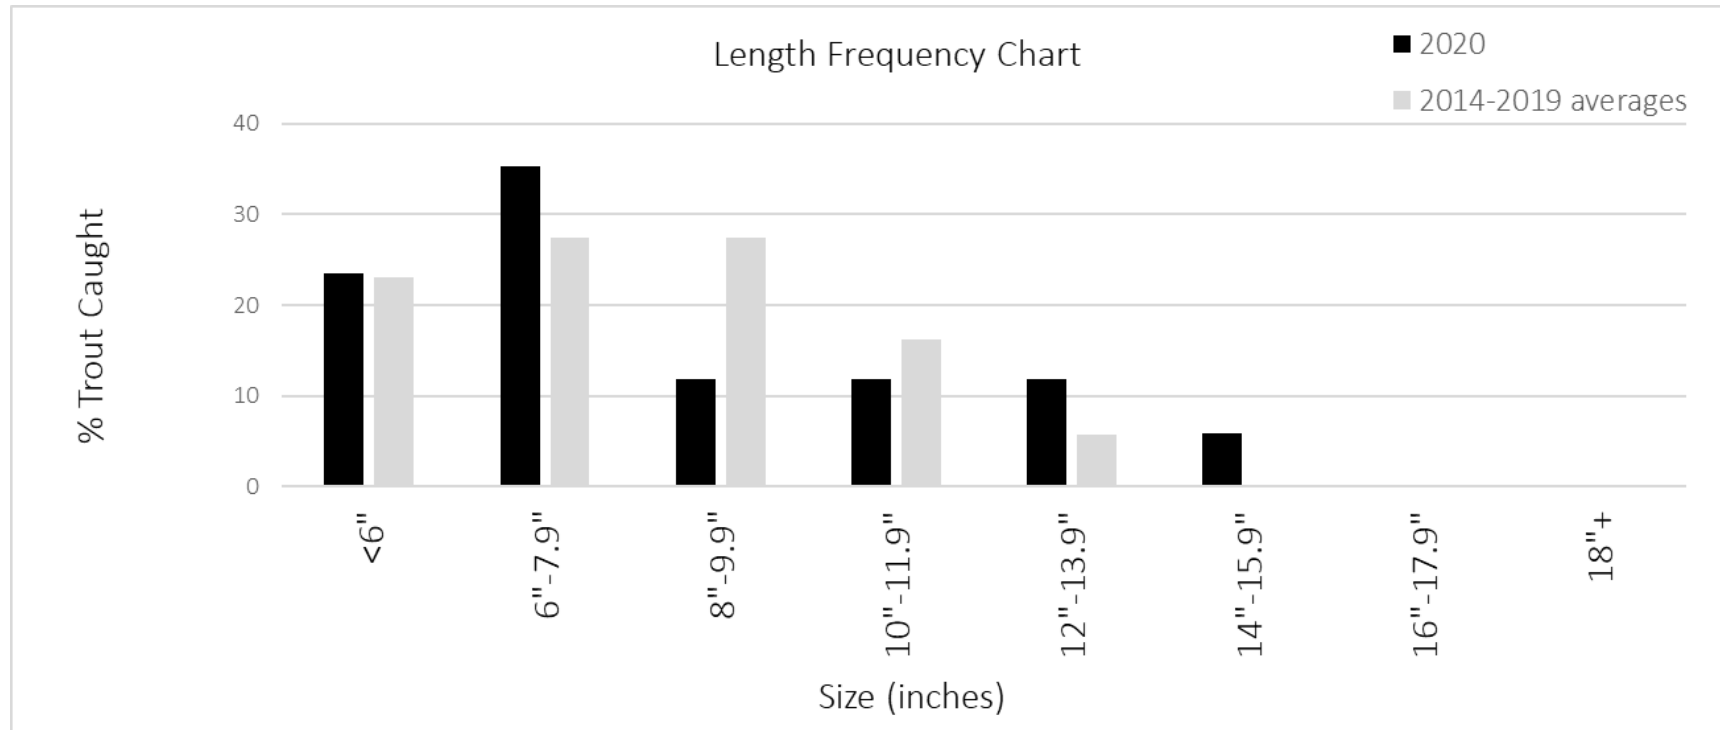

## Antelope Creek Angler Survey Box Results

Year	# Forms	Fish caught per hour	Species composition- Wild Rainbow Trout/steelhead	Species composition- Hatchery Rainbow Trout/steelhead
2020	4	2.33	100%	0%
2014-2019 (averages)	10	2.39	98.8%	1.2%

## Angler satisfaction survey (averages): -2 (least satisfied) to +2 (most satisfied)

Year	Overall angling experience	Size of fish	Number of fish
2020	1.25	1.00	1.33
2014-2019	0.97	0.03	0.54