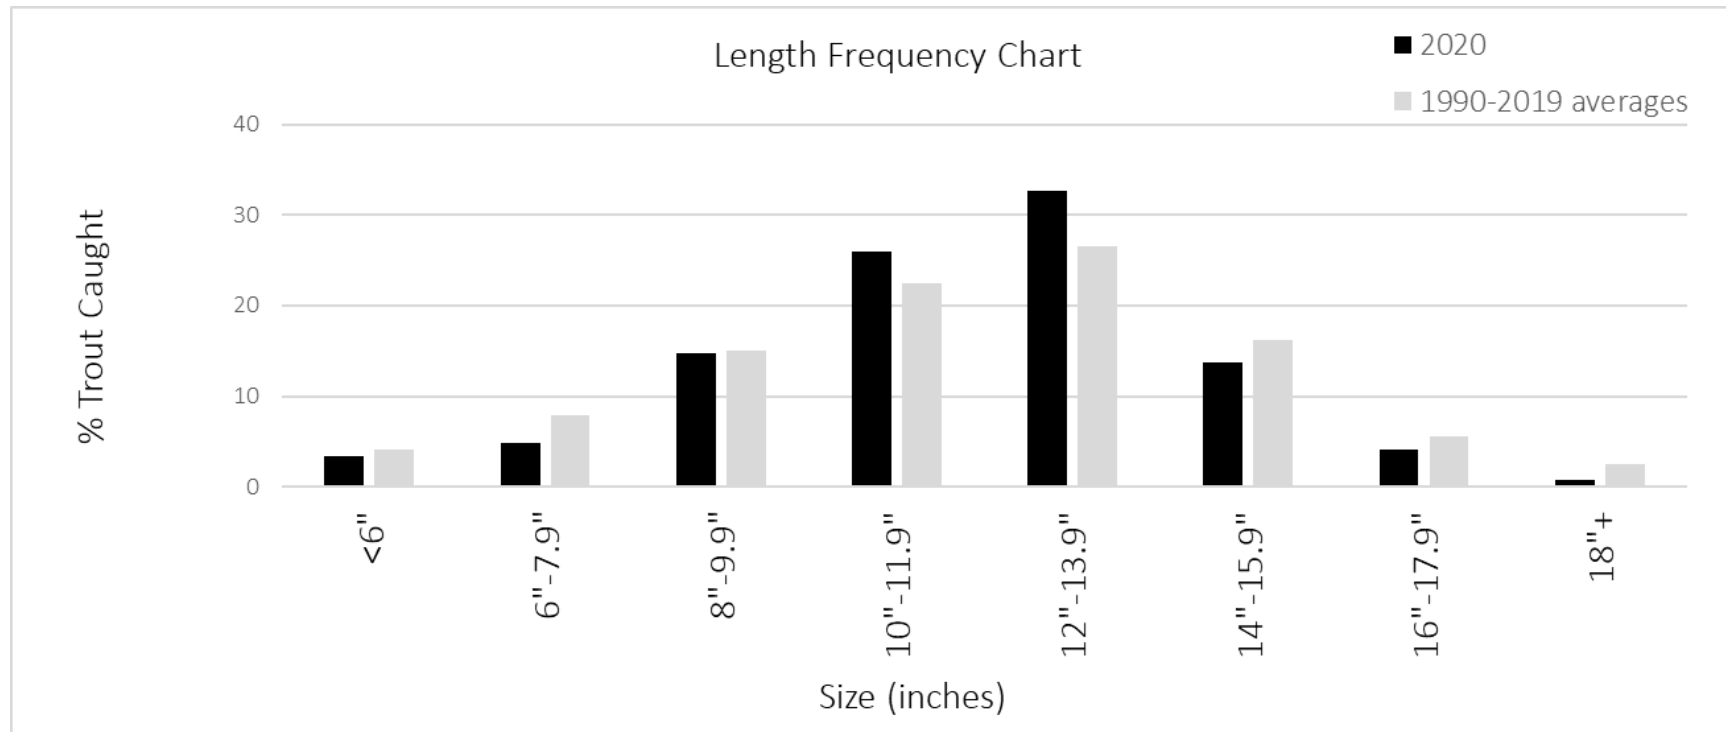

## Pit River Angler Survey Box Results

Year	# Forms	Fish caught per hour	Species composition- Rainbow Trout	Species composition- Brown Trout
2020	54	1.56	96%	4%
1993-2019 (averages)	76.4	1.68	97.1%	2.9%

## Angler satisfaction survey (averages): -2 (least satisfied) to +2 (most satisfied)

Year	Overall angling experience	Size of fish	Number of fish
2020	0.98	0.89	0.83
2003-2019	1.04	0.73	0.74