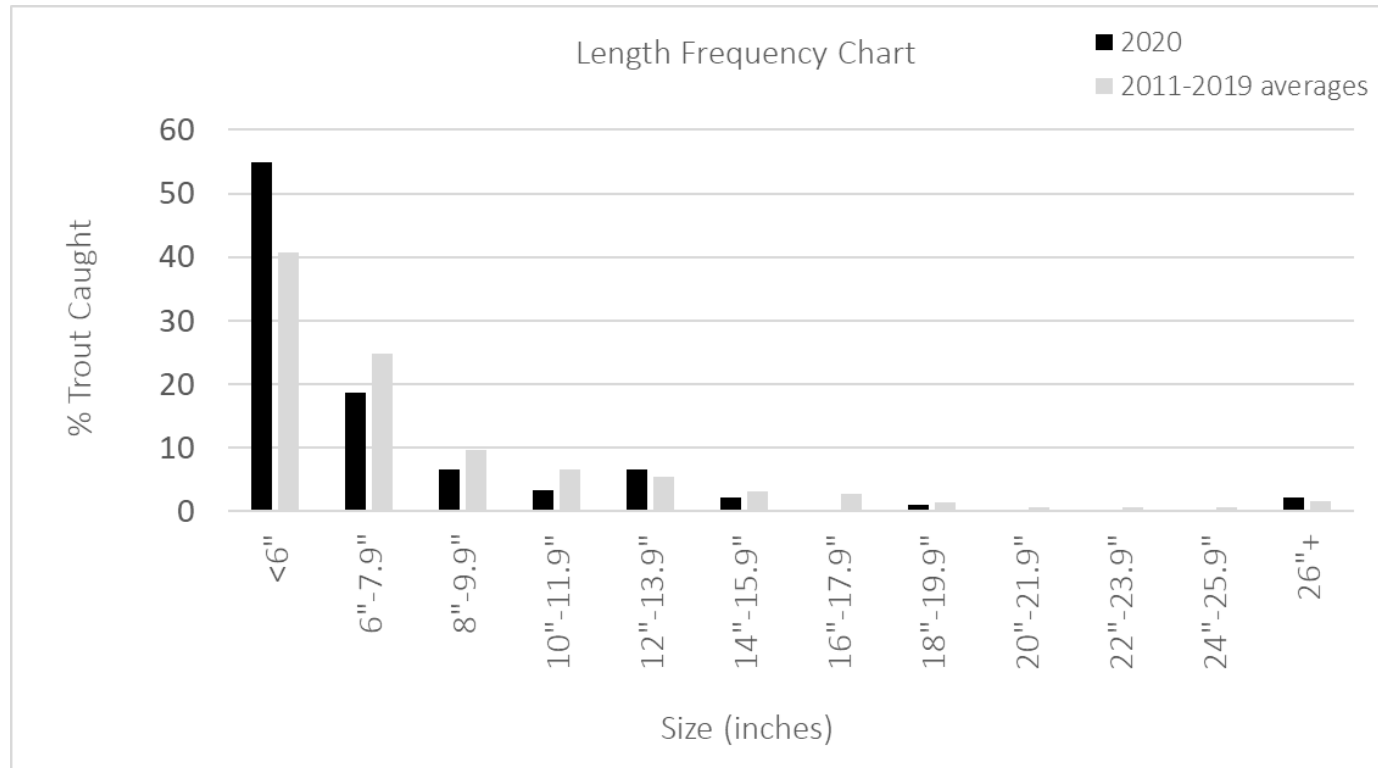

Smith River Angler Survey Box Results

Year	# Forms	Fish caught per hour	Species composition-Wild Rainbow Trout/steelhead	Species composition-Hatchery Rainbow Trout/steelhead	Species composition-Coastal Cutthroat Trout
2020	27	1.09	77%	9%	14%
2011-2019 (averages)	33	0.95	72.5%	6.5%	21.0%

Angler satisfaction survey (averages): -2 (least satisfied) to +2 (most satisfied)

Year	Overall angling experience	Size of fish	Number of fish
2020	0.79	0.16	0.68
2011-2019	0.62	-0.04	0.18