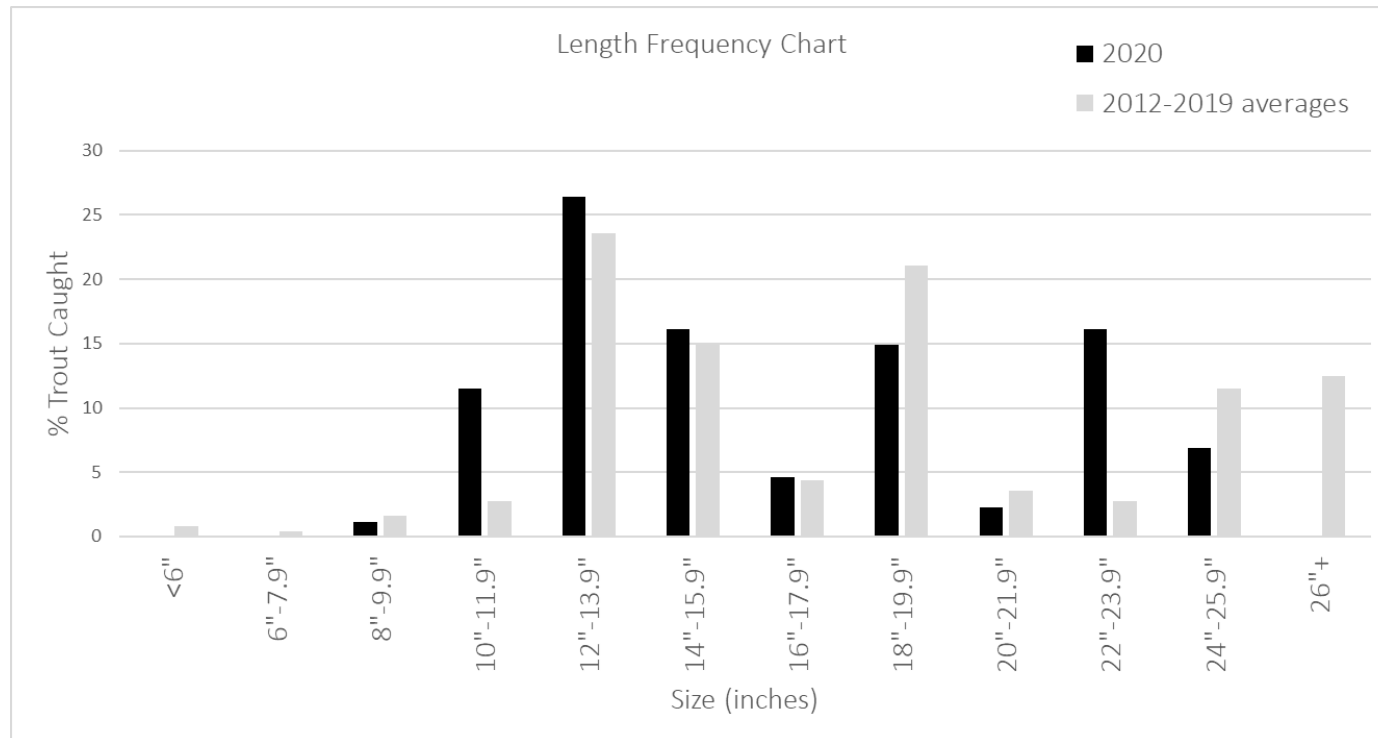

Stone Lagoon Angler Survey Box Results

Year	# Forms	Fish caught per hour	Species composition- Wild Rainbow Trout	Species composition- Hatchery Rainbow Trout	Species composition- Coastal Cutthroat Trout
2020	26	0.68	70%	1%	29%
2012-2019 (averages)	8.67	0.63	65%	0%	35%

Angler satisfaction survey (averages): -2 (least satisfied) to +2 (most satisfied)

Year	Overall angling experience	Size of fish	Number of fish
2020	1.68	1.72	1.52
2012-2019	0.67	0.76	0.40