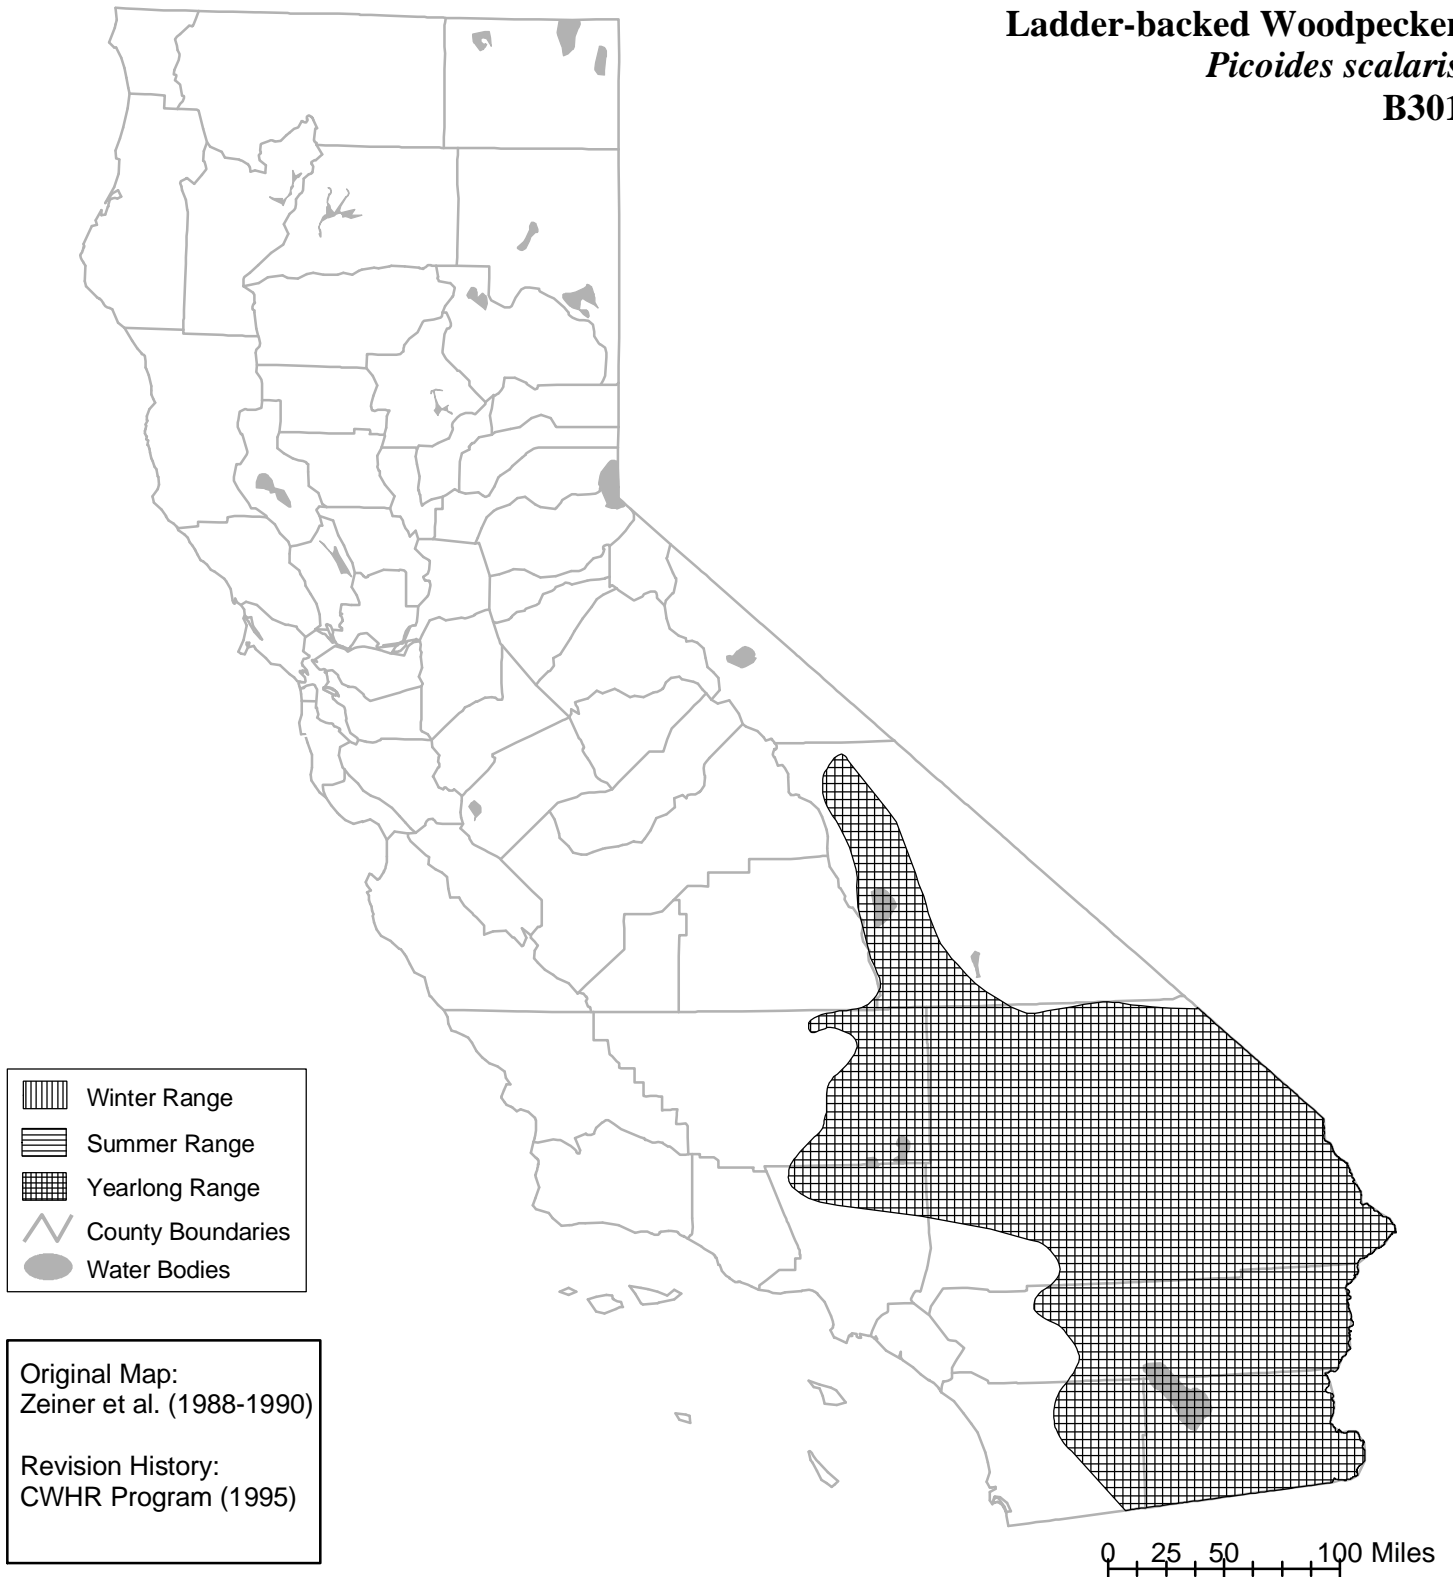

California Wildlife Habitat Relationships System

California Department of Fish and Wildlife

California Interagency Wildlife Task Group

Ladder-backed Woodpecker

Picoides scalaris

B301

Range maps are based on available occurrence data and professional knowledge. They represent current, but not historic or potential, range. Unless otherwise noted above, maps were originally published in Zeiner, D.C., W.F. Laudenslayer, Jr., K.E. Mayer, and M. White, eds. 1988-1990. California's Wildlife. Vol. I-III. California Depart. of Fish and Game, Sacramento, California. Updates are noted in maps that have been added or edited since original publication.