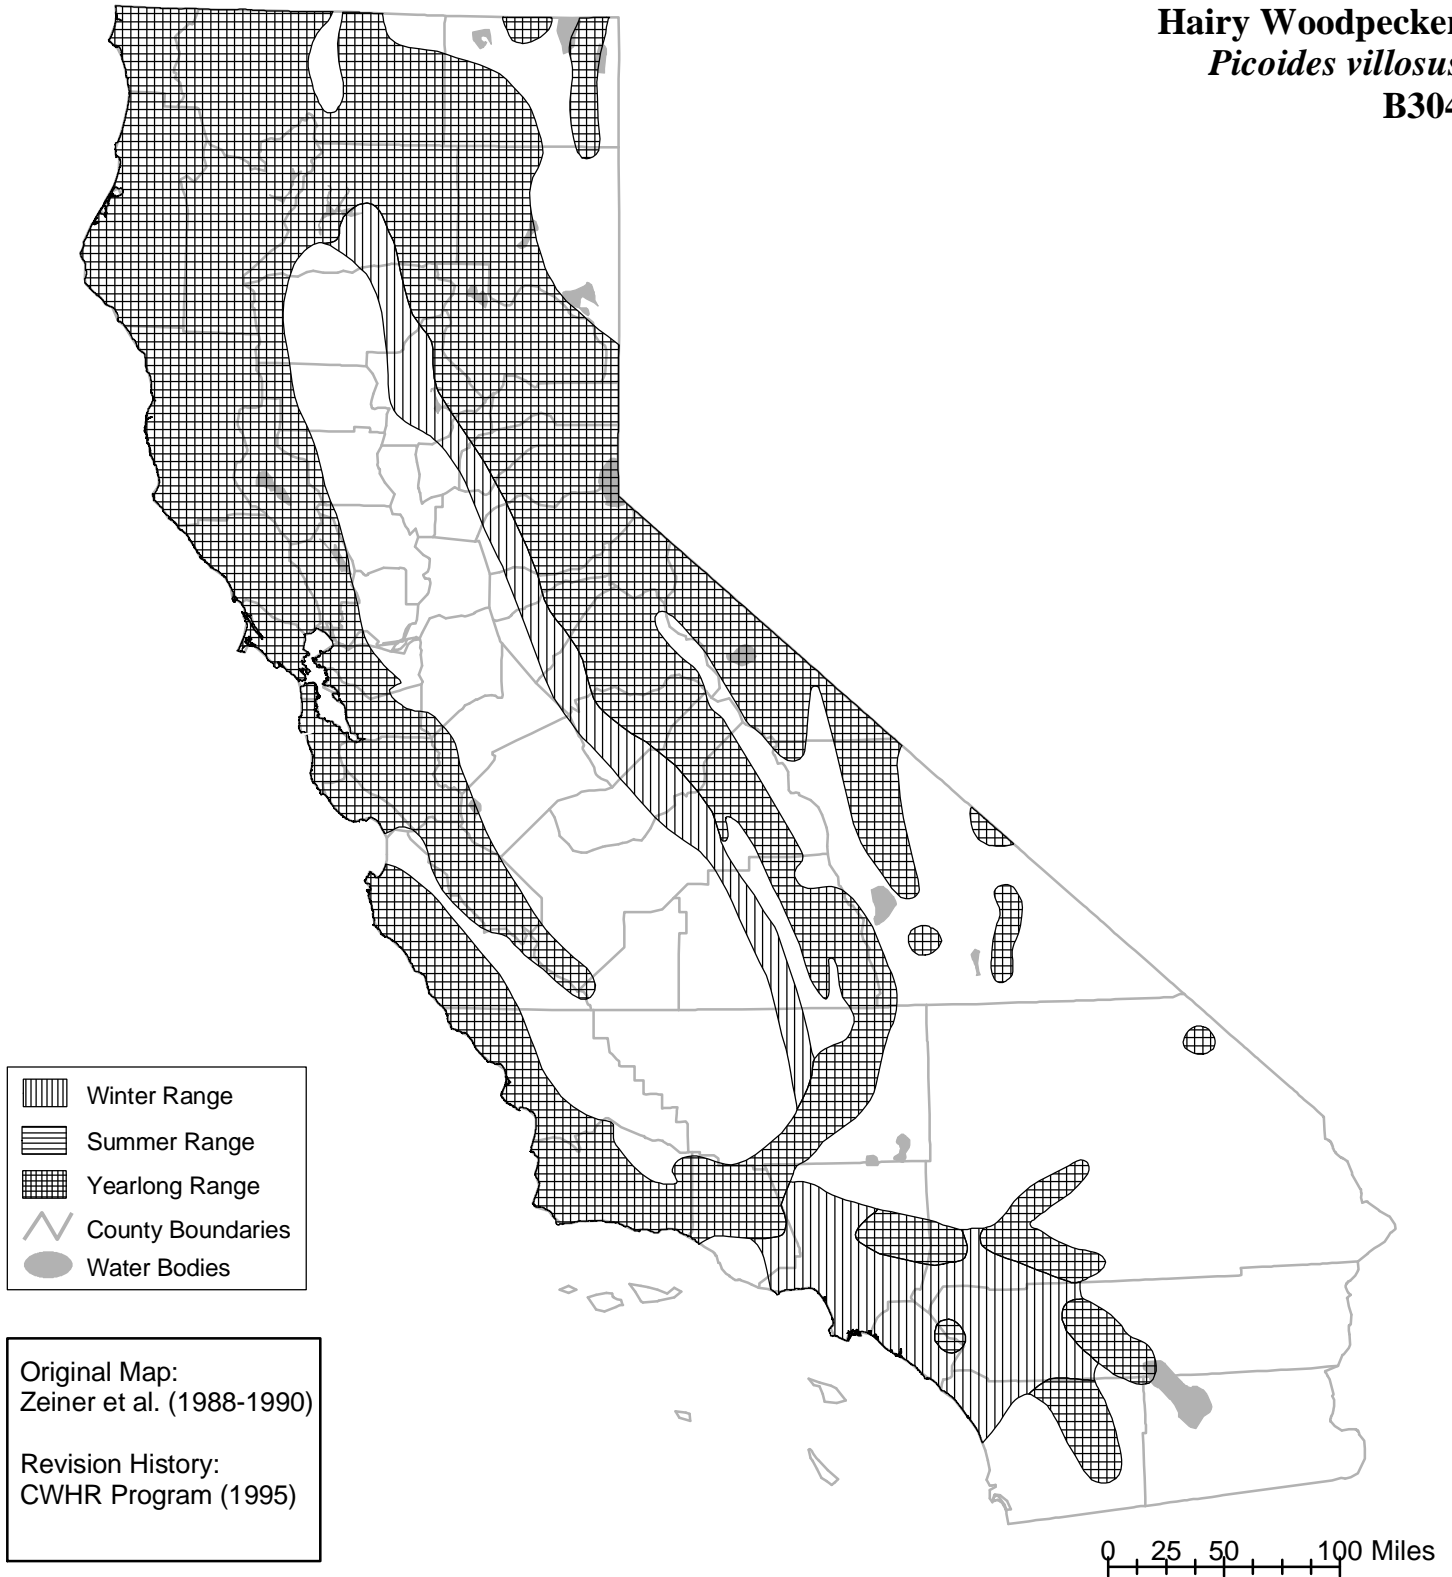

California Wildlife Habitat Relationships System

California Department of Fish and Wildlife

California Interagency Wildlife Task Group

Hairy Woodpecker *Picoides villosus* B304

Range maps are based on available occurrence data and professional knowledge. They represent current, but not historic or potential, range. Unless otherwise noted above, maps were originally published in Zeiner, D.C., W.F. Laudenslayer, Jr., K.E. Mayer, and M. White, eds. 1988-1990. California's Wildlife. Vol. I-III. California Depart. of Fish and Game, Sacramento, California. Updates are noted in maps that have been added or edited since original publication.