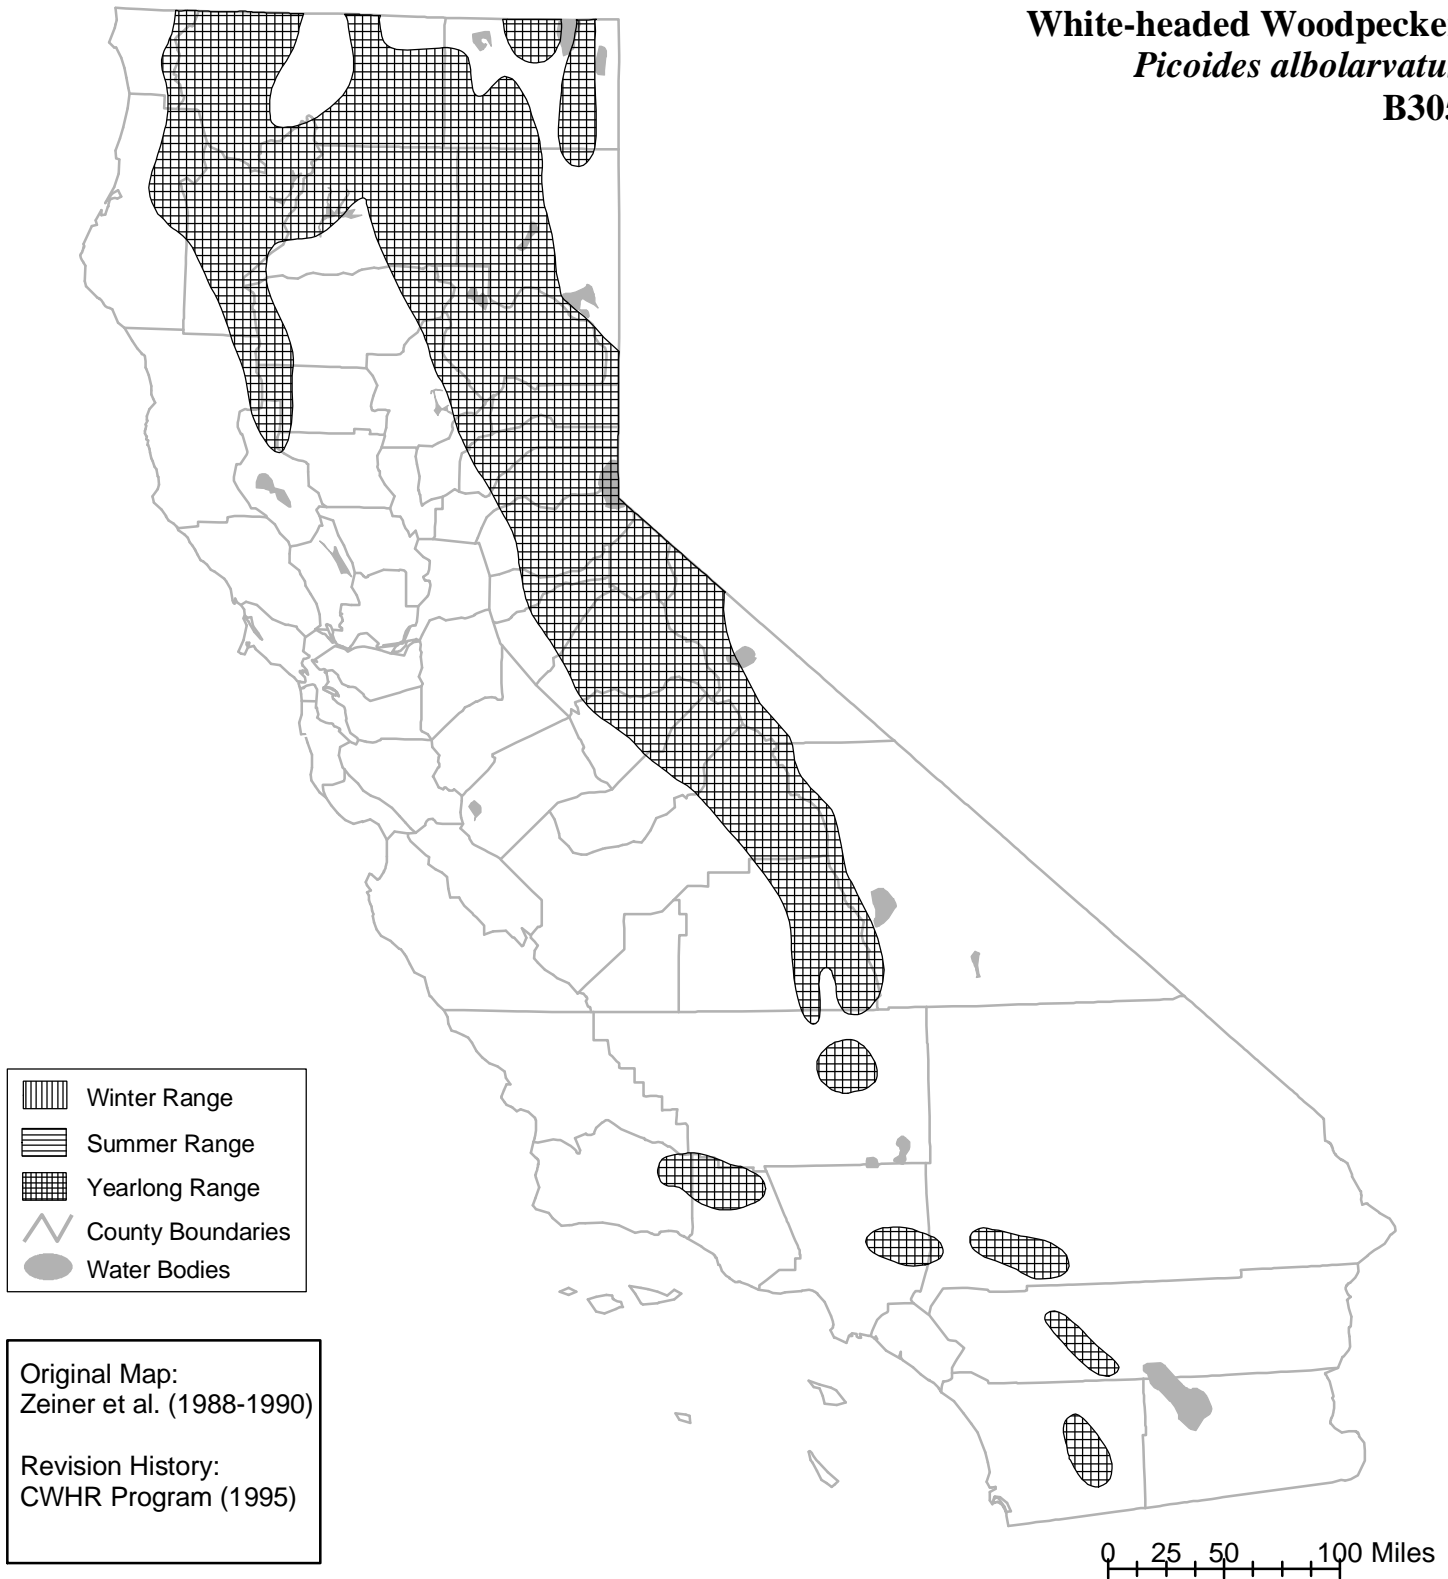

California Wildlife Habitat Relationships System

California Department of Fish and Wildlife

California Interagency Wildlife Task Group

White-headed Woodpecker *Picoides albolarvatus* B305

Range maps are based on available occurrence data and professional knowledge. They represent current, but not historic or potential, range. Unless otherwise noted above, maps were originally published in Zeiner, D.C., W.F. Laudenslayer, Jr., K.E. Mayer, and M. White, eds. 1988-1990. California's Wildlife. Vol. I-III. California Depart. of Fish and Game, Sacramento, California. Updates are noted in maps that have been added or edited since original publication.