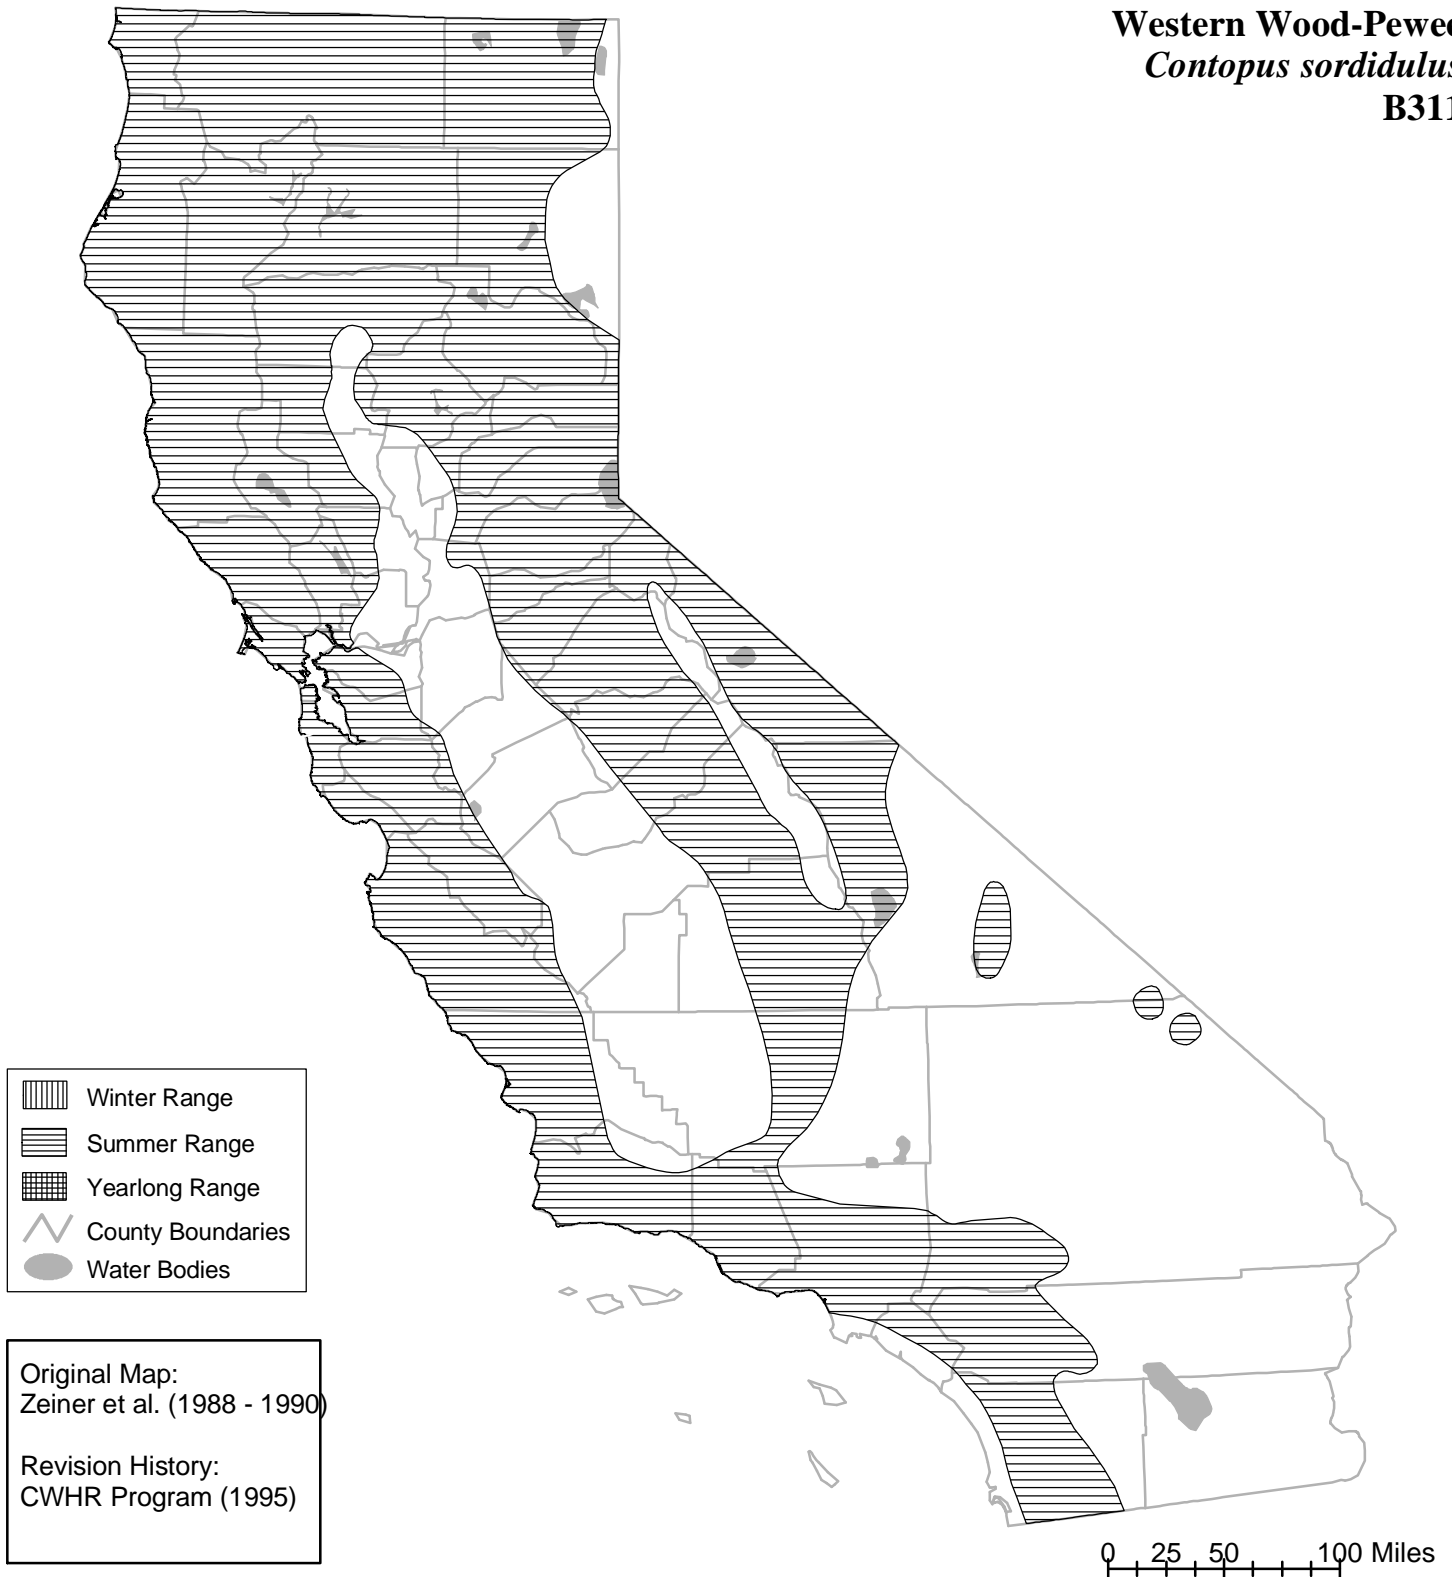

California Wildlife Habitat Relationships System

California Department of Fish and Wildlife

California Interagency Wildlife Task Group

Western Wood-Pewee *Contopus sordidulus* B311

Range maps are based on available occurrence data and professional knowledge. They represent current, but not historic or potential, range. Unless otherwise noted above, maps were originally published in Zeiner, D.C., W.F. Laudenslayer, Jr., K.E. Mayer, and M. White, eds. 1988-1990. California's Wildlife. Vol. I-III. California Depart. of Fish and Game, Sacramento, California. Updates are noted in maps that have been added or edited since original publication.