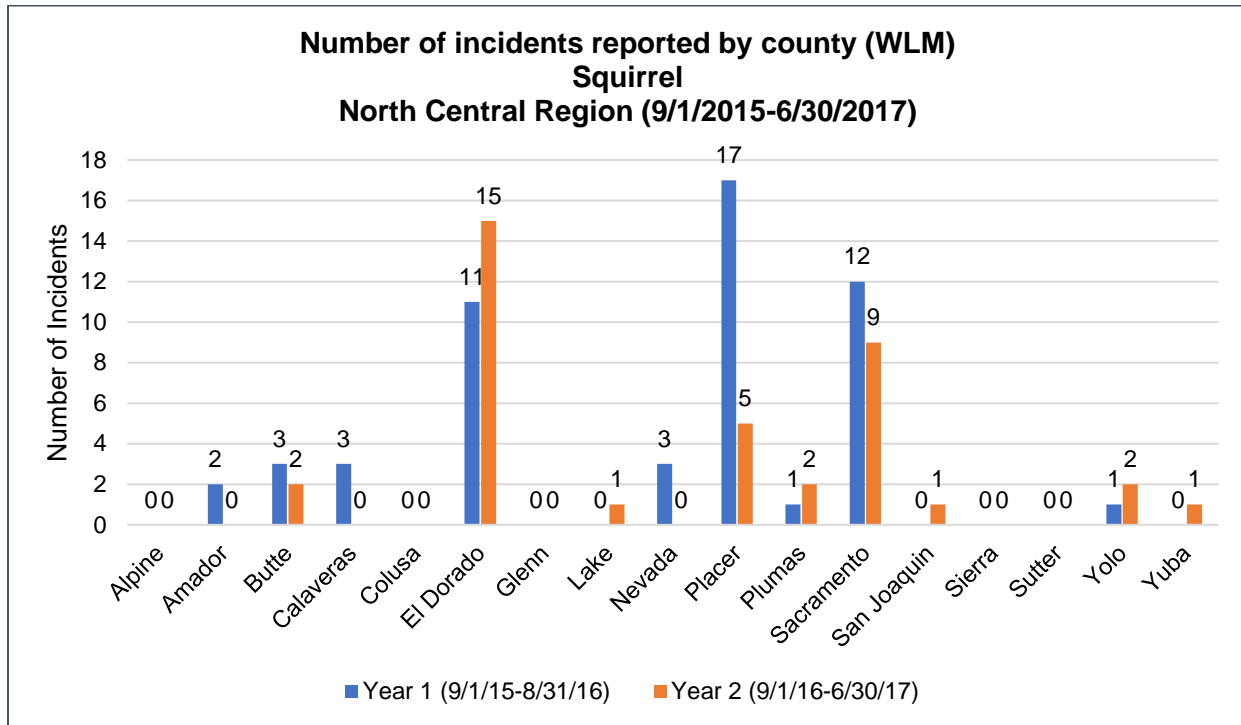

## SQUIRRELS

September 1, 2015 – June 30, 2017

Department of Fish and Wildlife  
Wildlife Branch  
Wildlife Investigations Laboratory

Wildlife Incident Report Summary: Squirrels (*Sciurus* spp.)  
(September 1, 2015 - June 30, 2017)

Figure 1: CDFW Regions, Wildlife and Lands Management Program

Wildlife Incident Report Summary: Squirrels (*Sciurus* spp.)  
(September 1, 2015 - June 30, 2017)

Figure 2: Reported squirrel incidents by county

Wildlife Incident Report Summary: Squirrels (*Sciurus spp.*)  
 (September 1, 2015 - June 30, 2017)

**Figure 3: Temporal comparison of the number of HWC incidents involving squirrels in North Central Region counties in 2015-2017**

**Figure 4: Temporal comparison of the number of HWC incidents involving squirrels in the North Central Region in 2015-2017**