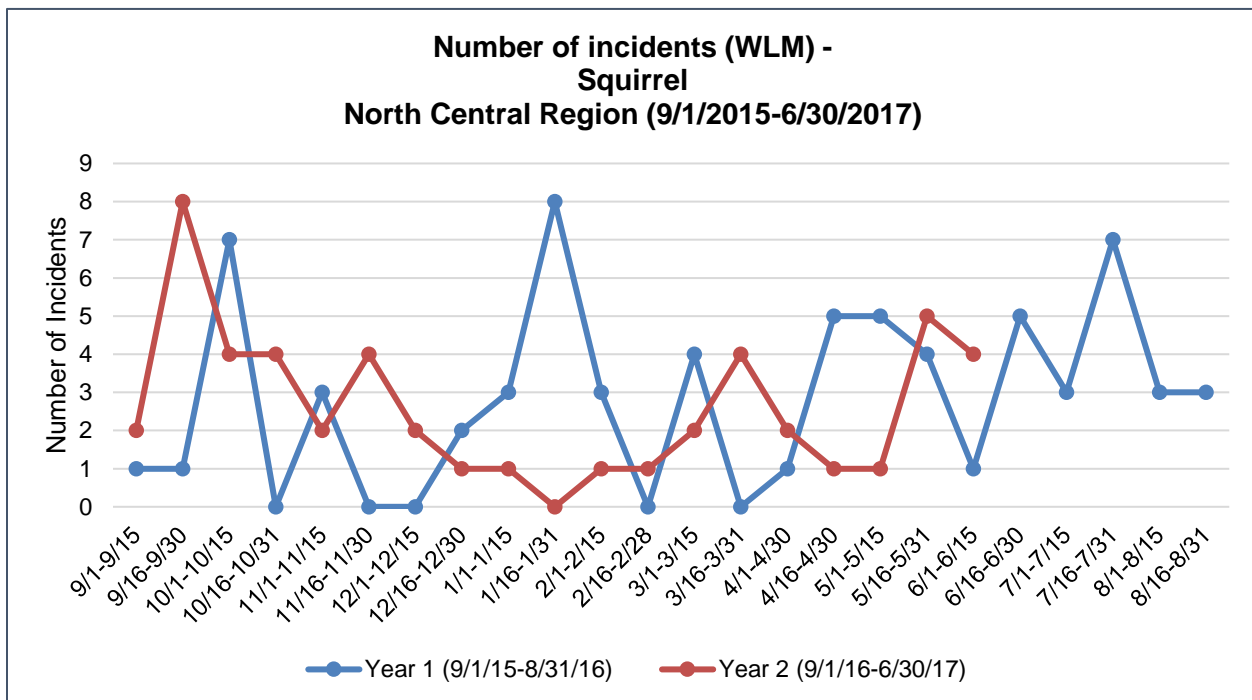

## SQUIRRELS

September 1, 2015 – June 30, 2017

Department of Fish and Wildlife  
Wildlife Branch  
Wildlife Investigations Laboratory

Wildlife Incident Report Summary: Squirrels (*Sciurus* spp.)  
(September 1, 2015 - June 30, 2017)

Figure 1: CDFW Regions, Wildlife and Lands Management Program

Wildlife Incident Report Summary: Squirrels (*Sciurus* spp.)  
(September 1, 2015 - June 30, 2017)

Figure 2: Reported squirrel incidents by county

Wildlife Incident Report Summary: Squirrels (*Sciurus spp.*)  
 (September 1, 2015 - June 30, 2017)

**Figure 3: Temporal comparison of the number of HWC incidents involving squirrels in North Central Region counties in 2015-2017**