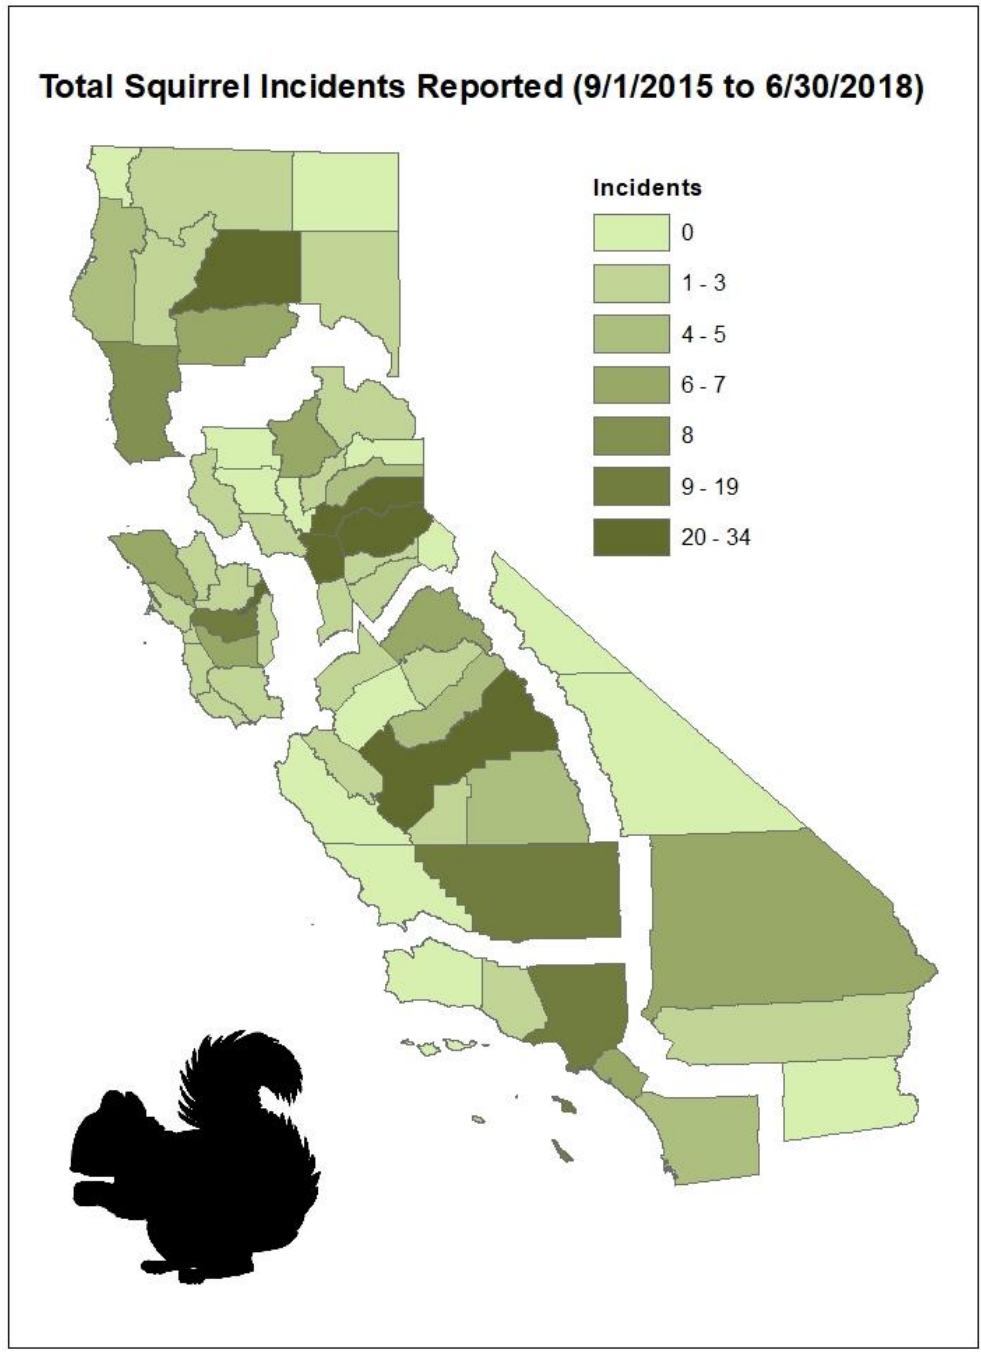

## SQUIRRELS

September 1, 2015 – June 30, 2017

Department of Fish and Wildlife  
Wildlife Branch  
Wildlife Investigations Laboratory

Wildlife Incident Report Summary: Squirrels (*Sciurus* spp.)  
(September 1, 2015 - June 30, 2017)

Figure 1: CDFW Regions, Wildlife and Lands Management Program

Wildlife Incident Report Summary: Squirrels (*Sciurus* spp.)  
(September 1, 2015 - June 30, 2017)

Figure 2: Reported squirrel incidents by county

Wildlife Incident Report Summary: Squirrels (*Sciurus spp.*)  
 (September 1, 2015 - June 30, 2017)

**Figure 3: Temporal comparison of the number of HWC incidents involving squirrels in North Central Region counties in 2015-2017**

**Figure 4: Temporal comparison of the number of HWC incidents involving squirrels in the North Central Region in 2015-2017**