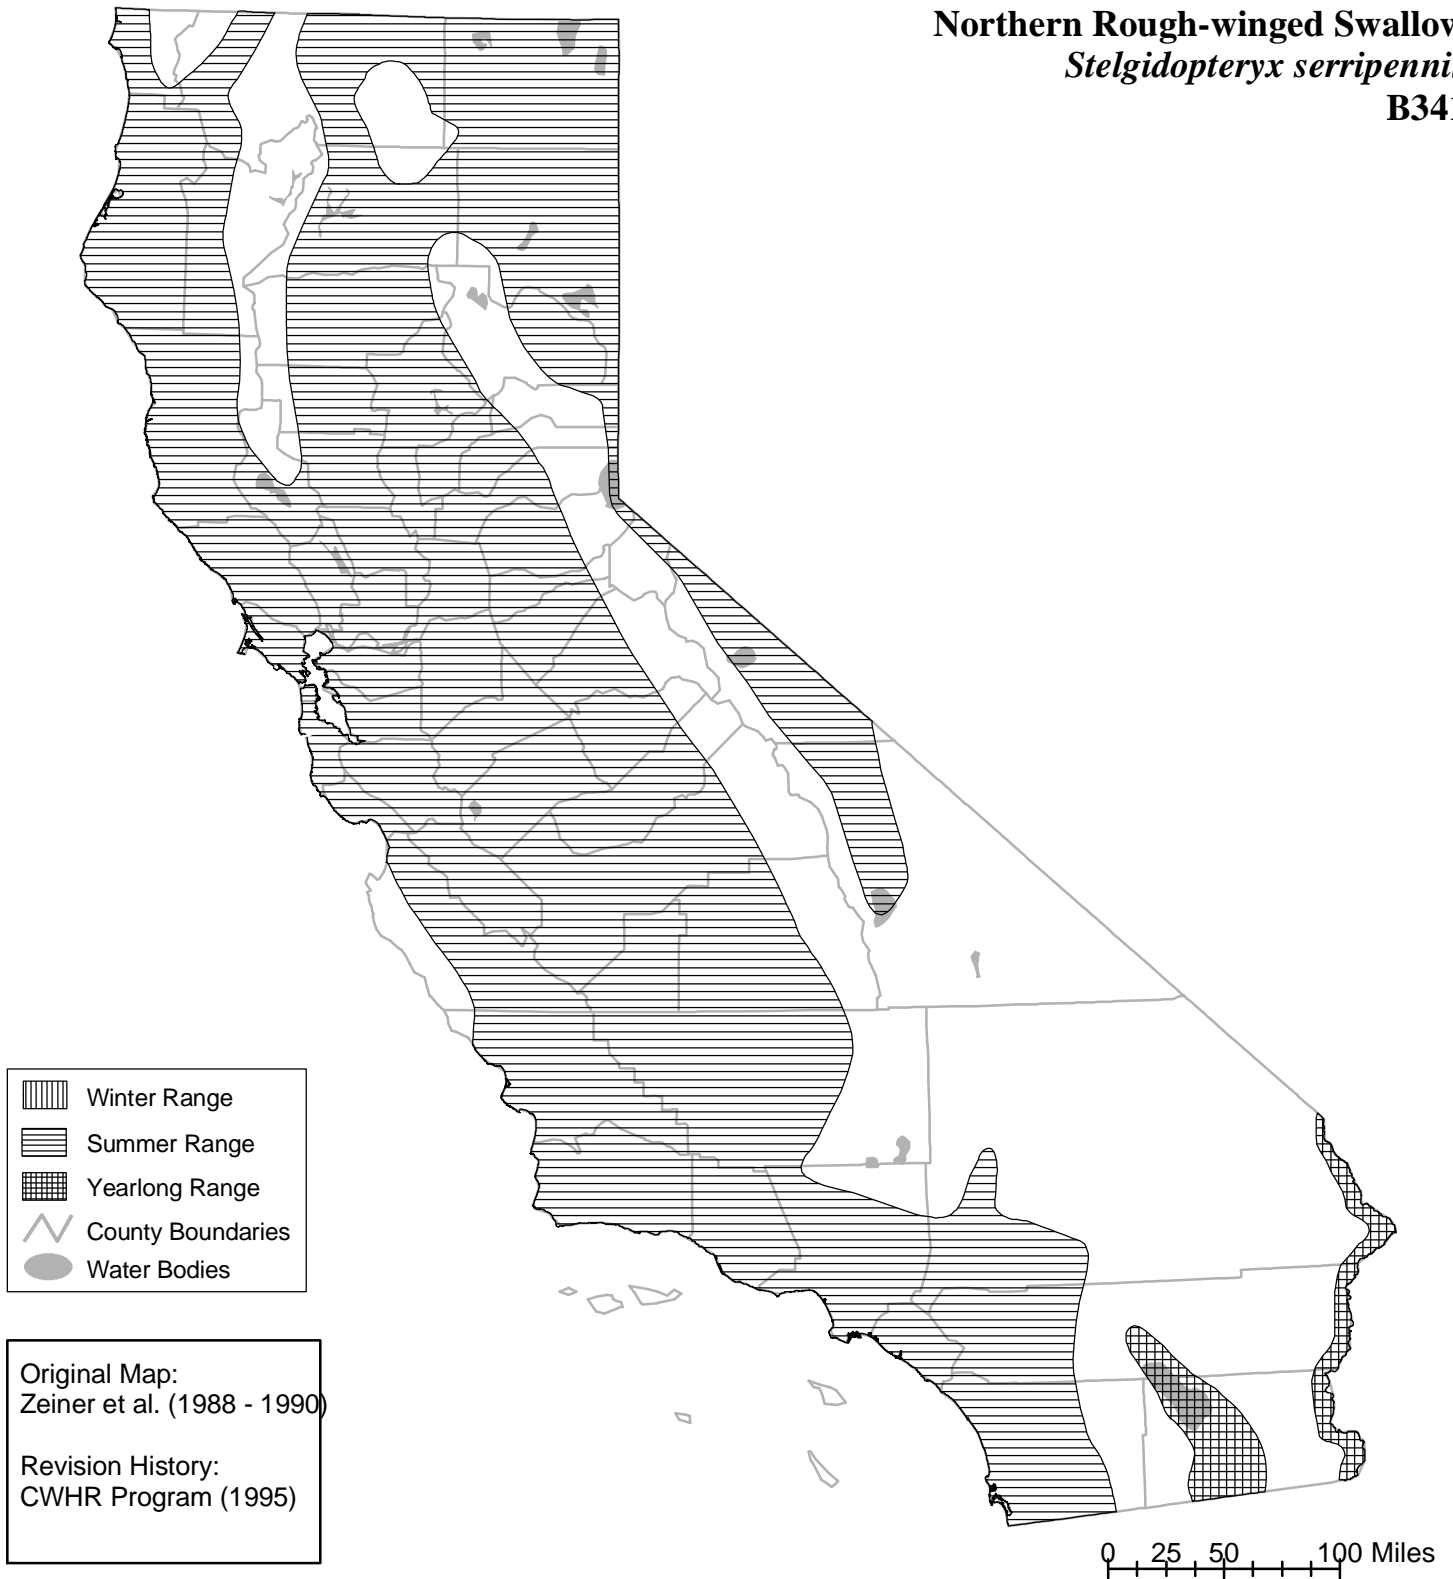

# California Wildlife Habitat Relationships System

California Department of Fish and Wildlife

California Interagency Wildlife Task Group

## Northern Rough-winged Swallow *Stelgidopteryx serripennis* B341

Range maps are based on available occurrence data and professional knowledge. They represent current, but not historic or potential, range. Unless otherwise noted above, maps were originally published in Zeiner, D.C., W.F. Laudenslayer, Jr., K.E. Mayer, and M. White, eds. 1988-1990. California's Wildlife. Vol. I-III. California Depart. of Fish and Game, Sacramento, California. Updates are noted in maps that have been added or edited since original publication.