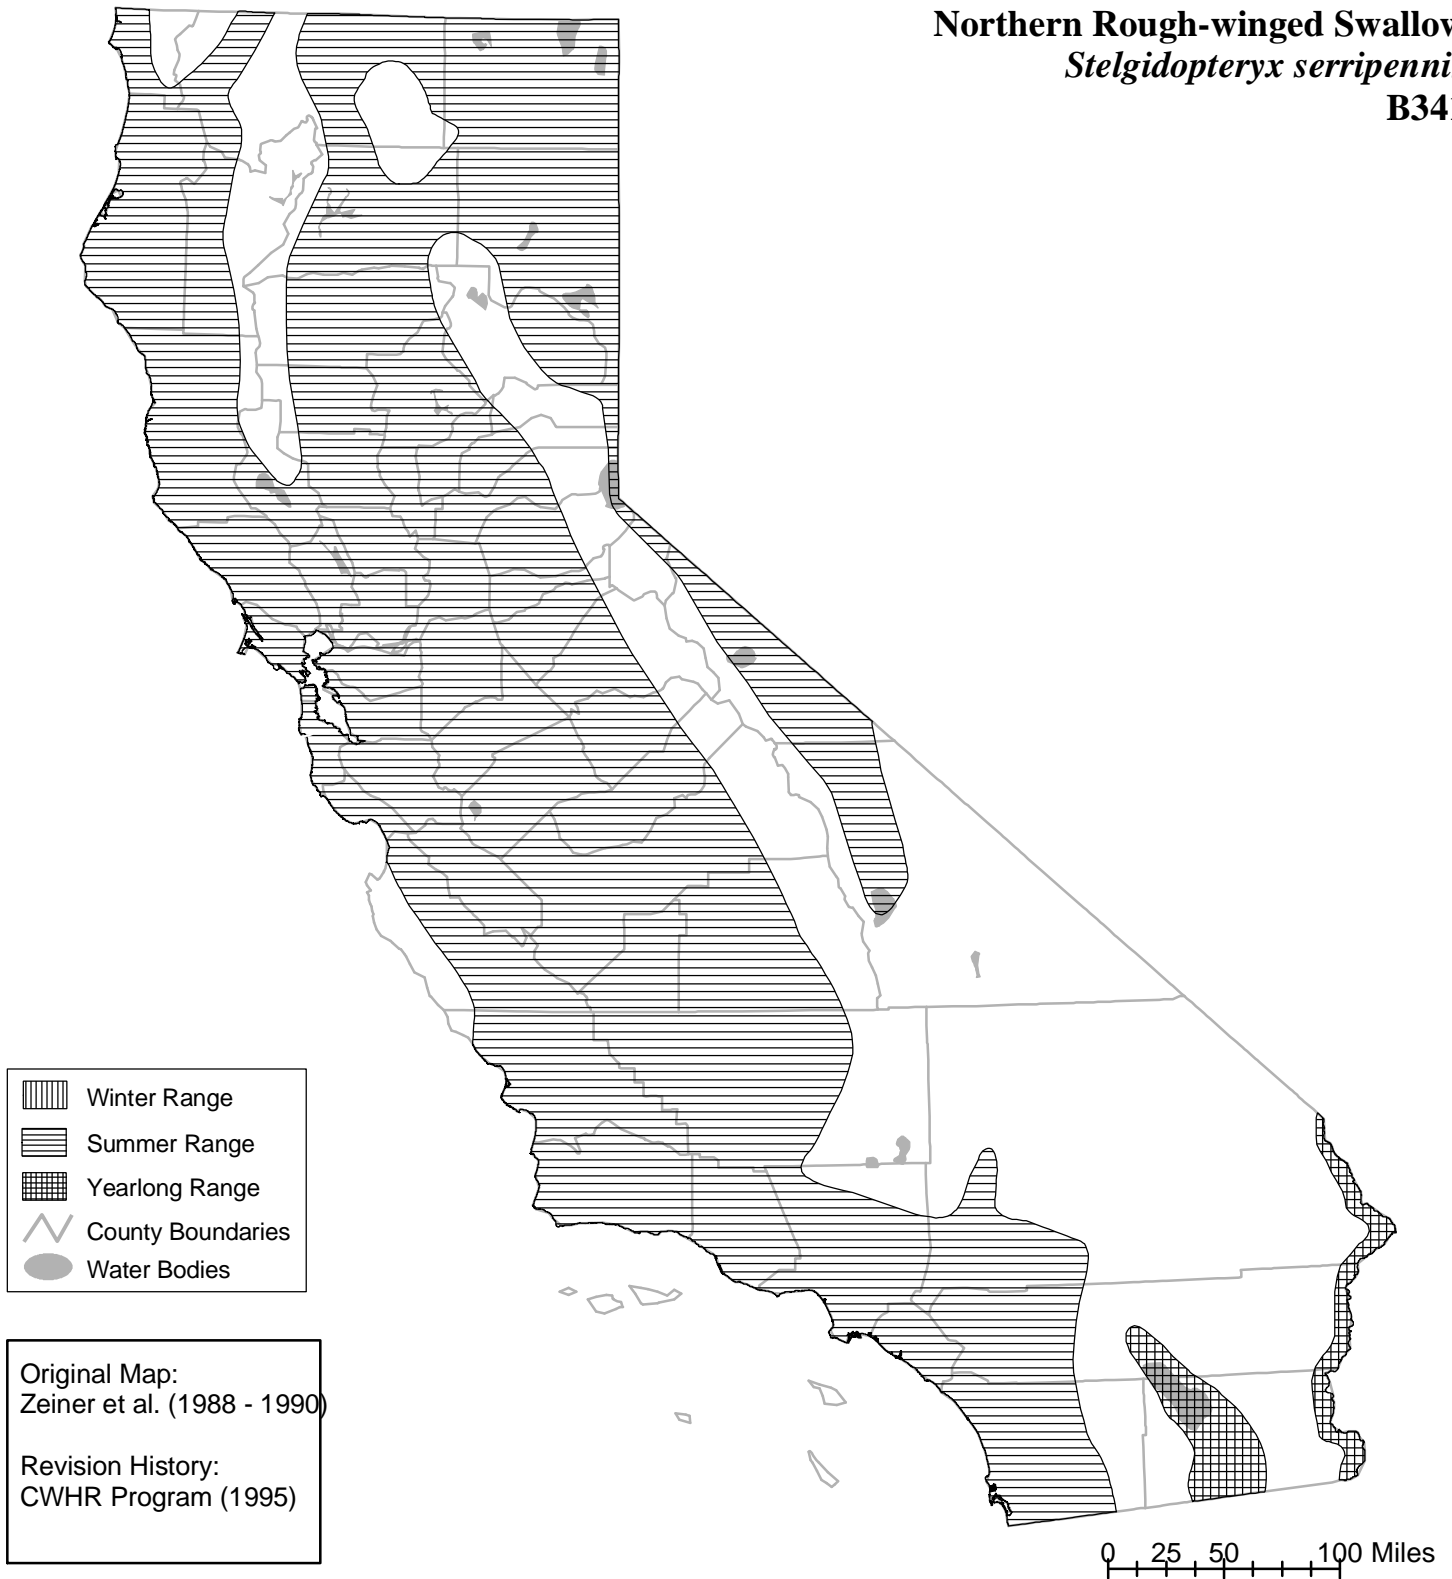

California Wildlife Habitat Relationships System

California Department of Fish and Wildlife

California Interagency Wildlife Task Group

Northern Rough-winged Swallow *Stelgidopteryx serripennis* B341

Range maps are based on available occurrence data and professional knowledge. They represent current, but not historic or potential, range. Unless otherwise noted above, maps were originally published in Zeiner, D.C., W.F. Laudenslayer, Jr., K.E. Mayer, and M. White, eds. 1988-1990. California's Wildlife. Vol. I-III. California Depart. of Fish and Game, Sacramento, California. Updates are noted in maps that have been added or edited since original publication.