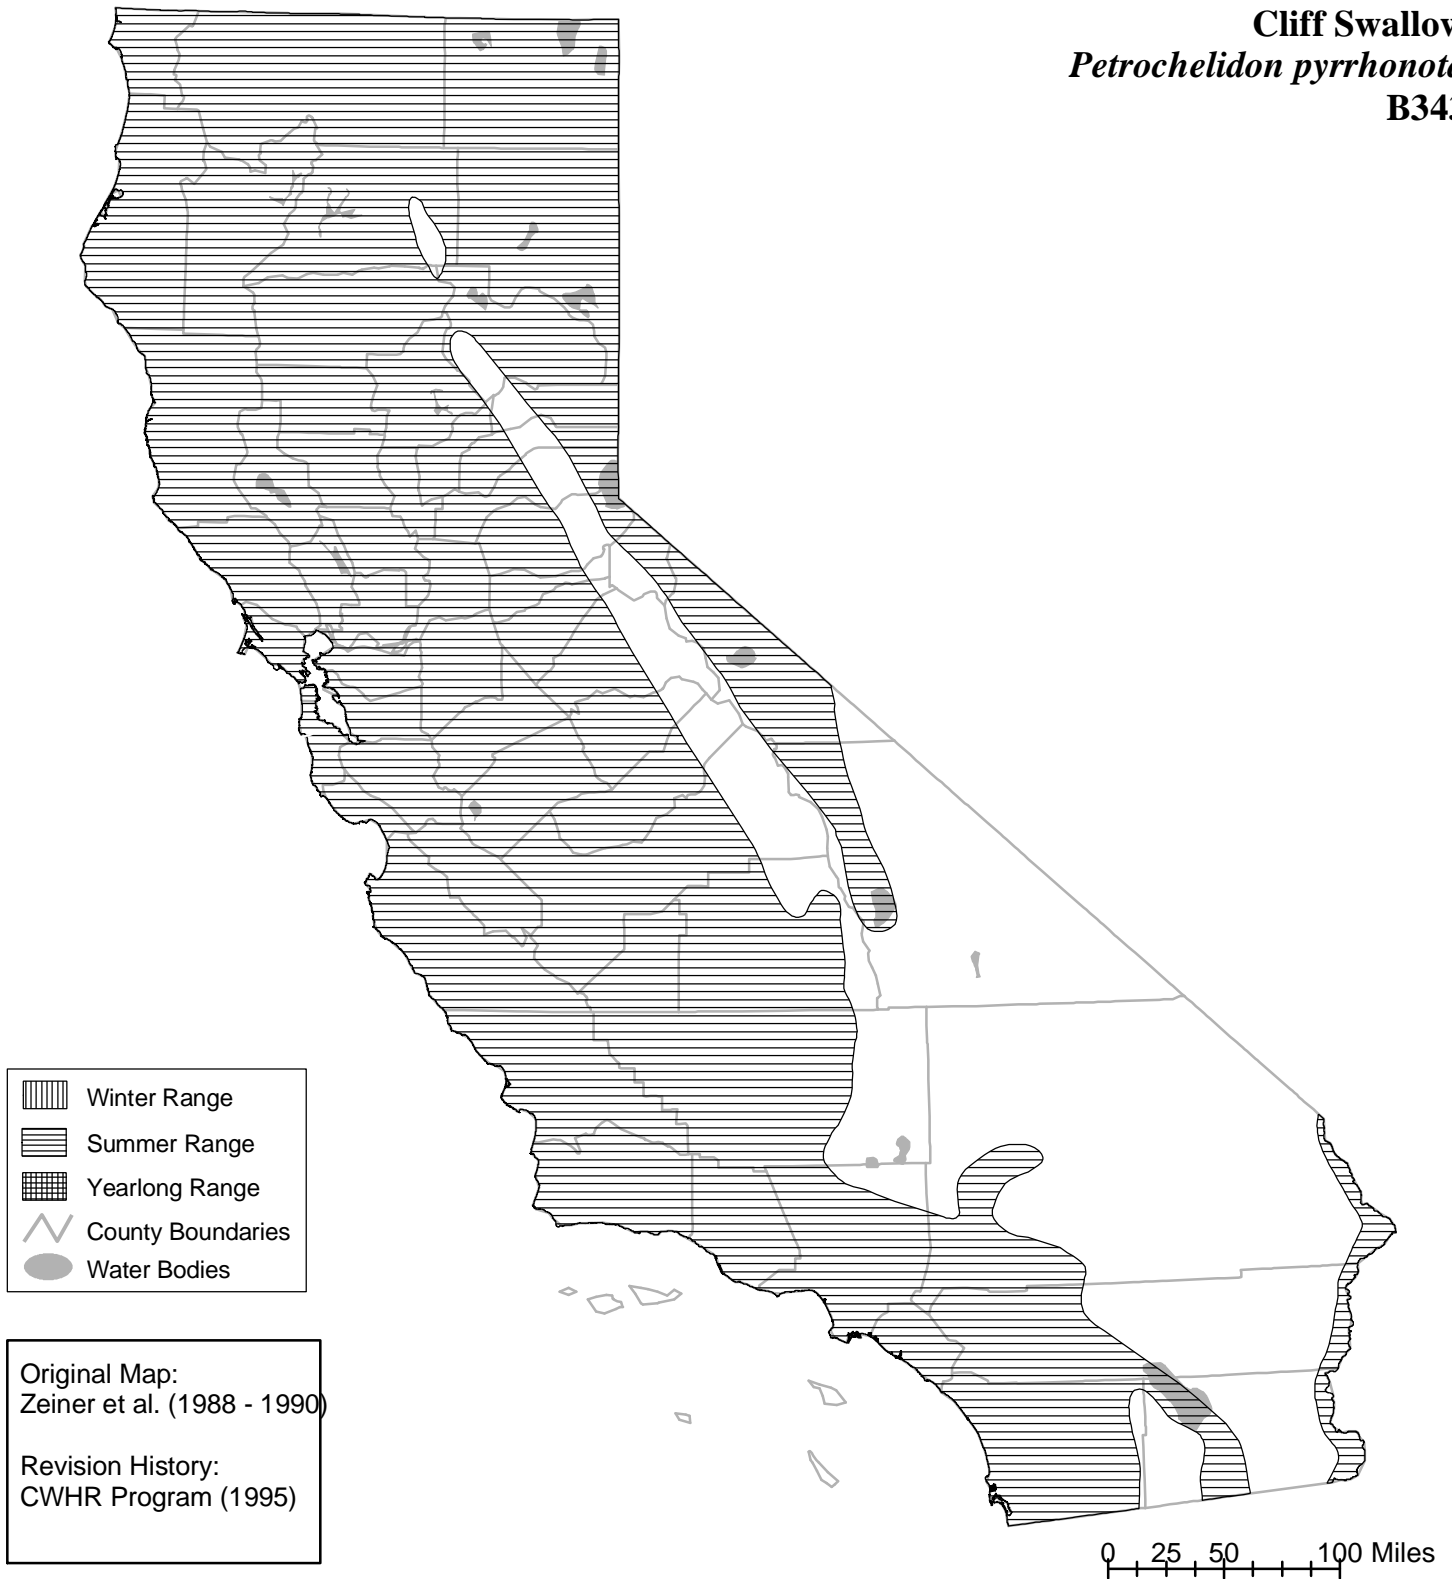

California Wildlife Habitat Relationships System

California Department of Fish and Wildlife

California Interagency Wildlife Task Group

Cliff Swallow
Petrochelidon pyrrhonota
B343

Range maps are based on available occurrence data and professional knowledge. They represent current, but not historic or potential, range. Unless otherwise noted above, maps were originally published in Zeiner, D.C., W.F. Laudenslayer, Jr., K.E. Mayer, and M. White, eds. 1988-1990. California's Wildlife. Vol. I-III. California Depart. of Fish and Game, Sacramento, California. Updates are noted in maps that have been added or edited since original publication.