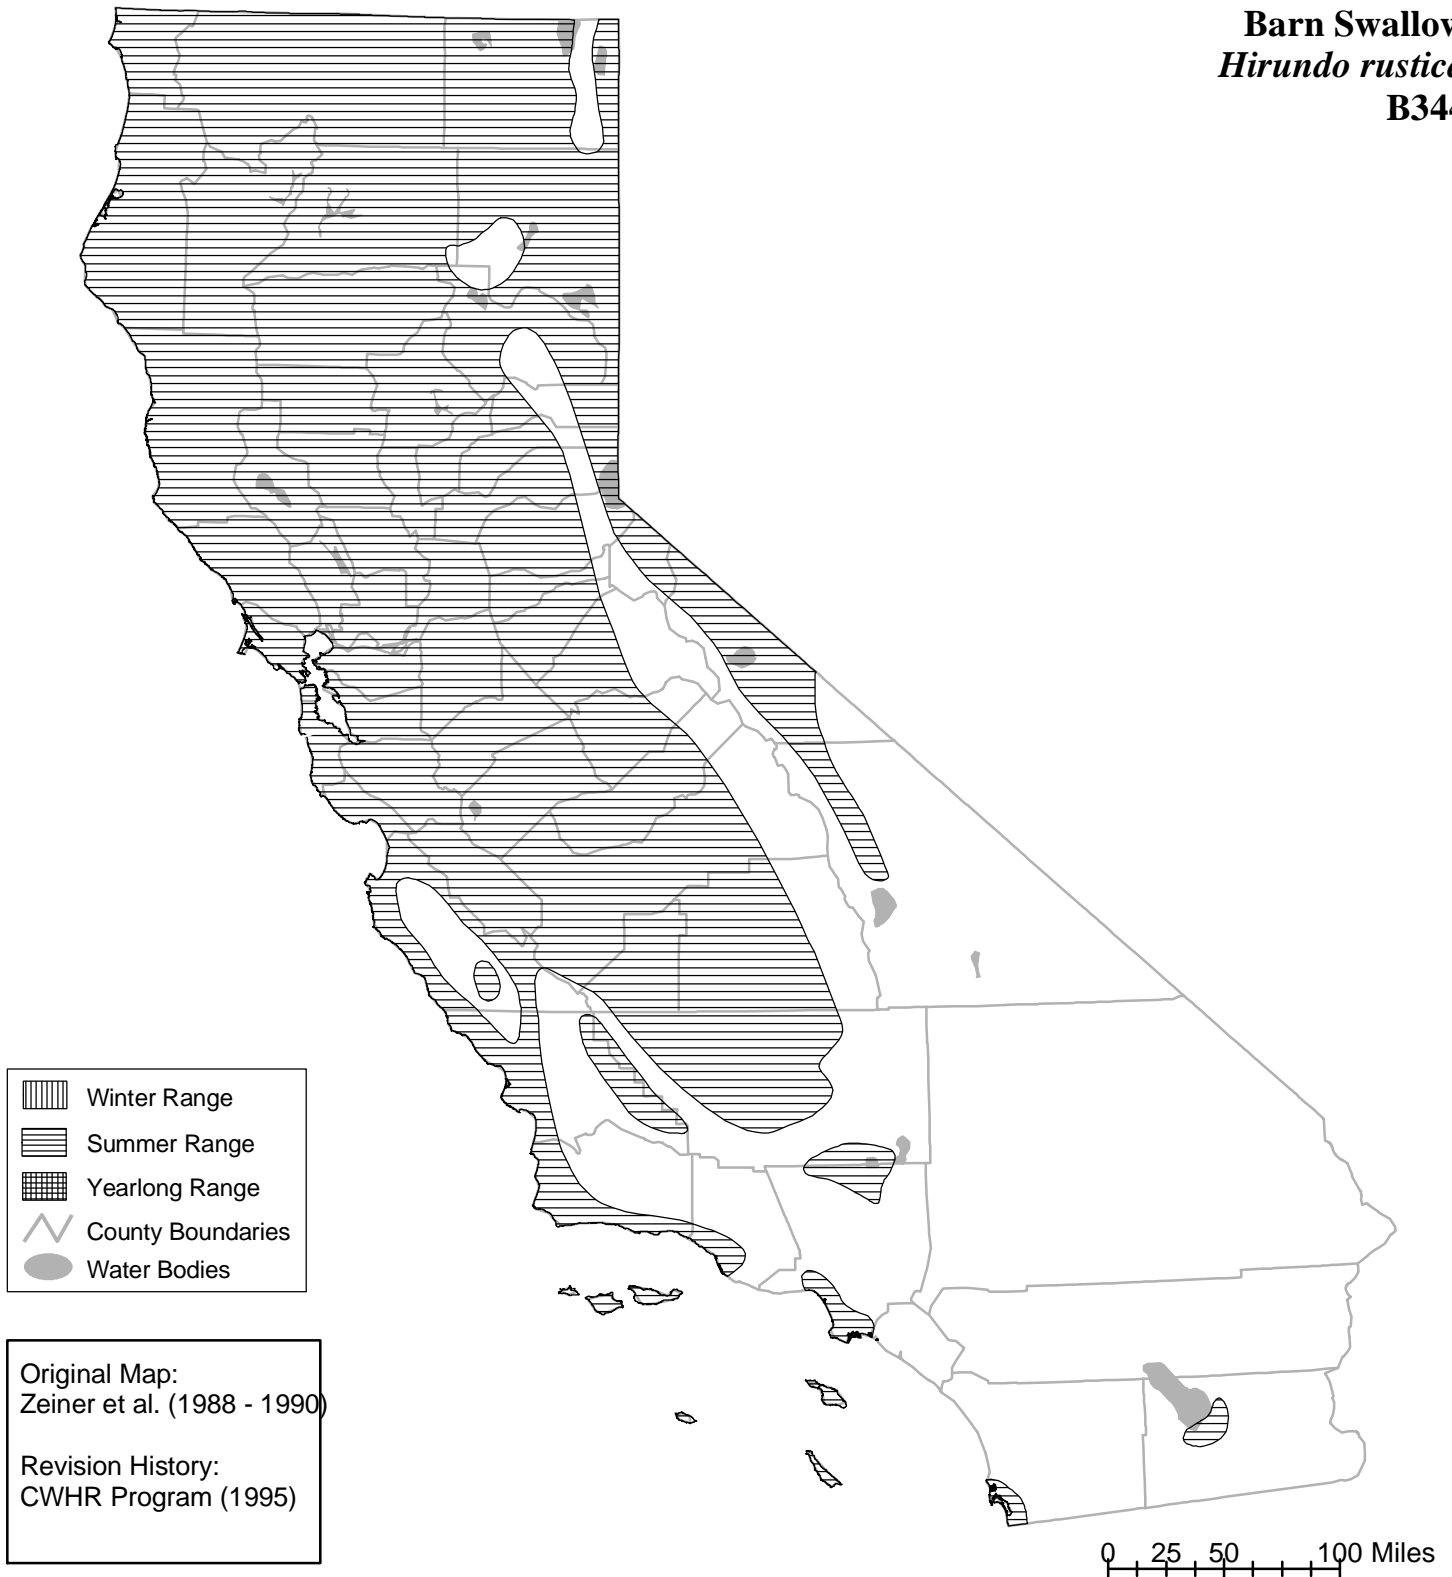

California Wildlife Habitat Relationships System

California Department of Fish and Wildlife

California Interagency Wildlife Task Group

Barn Swallow
Hirundo rustica
B344

Range maps are based on available occurrence data and professional knowledge. They represent current, but not historic or potential, range. Unless otherwise noted above, maps were originally published in Zeiner, D.C., W.F. Laudenslayer, Jr., K.E. Mayer, and M. White, eds. 1988-1990. California's Wildlife. Vol. I-III. California Depart. of Fish and Game, Sacramento, California. Updates are noted in maps that have been added or edited since original publication.