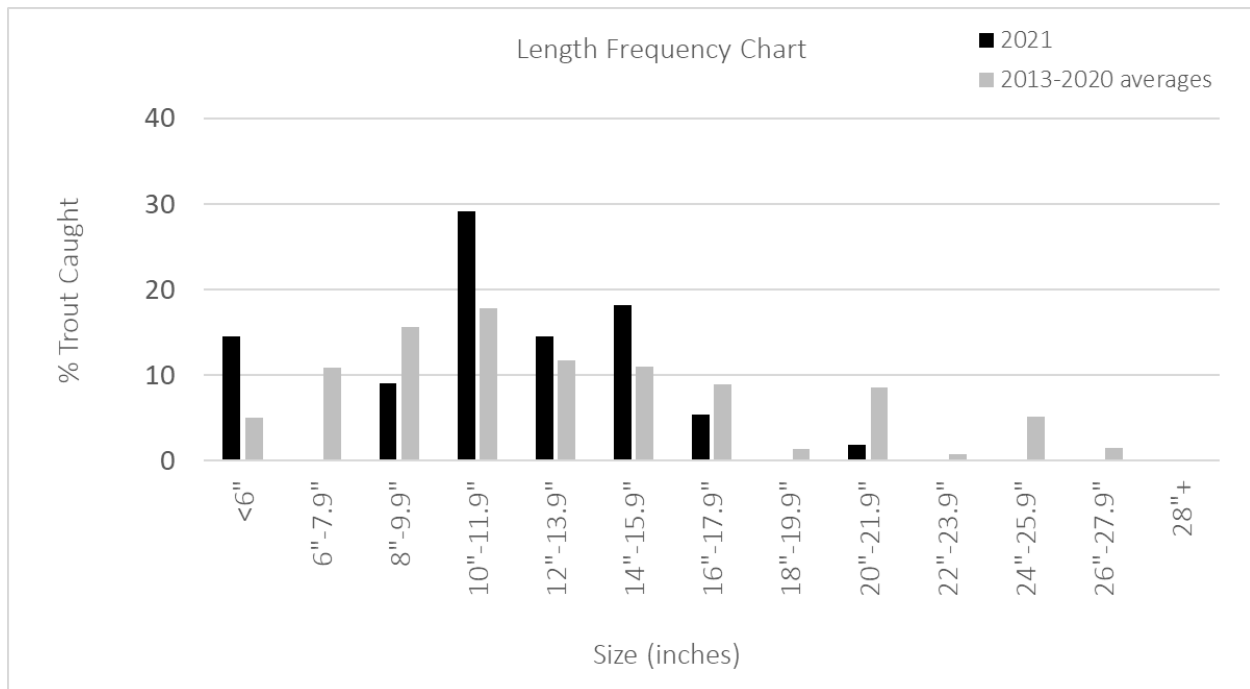

Big Lagoon Angler Survey Box Results

Table 1. Summary of ASB data from 2013-2021.

Year	# Forms	Fish caught per hour	Species composition- Wild Rainbow Trout	Species composition- Hatchery Rainbow Trout	Species composition- Coastal Cutthroat Trout
2021	18	1.09	96%	0%	4%
2013-2020 (averages)	15	0.76	62.5%	0.5%	37%

Figure 1. Chart showing distribution of size classes captured from 2013-2021.

Table 2. Results of the angler satisfaction survey (averages): -2 (least satisfied) to +2 (most satisfied)

Year	Overall angling experience	Size of fish	Number of fish
2021	1.53	1.08	1.00
2013-2020	1.02	0.93	0.74